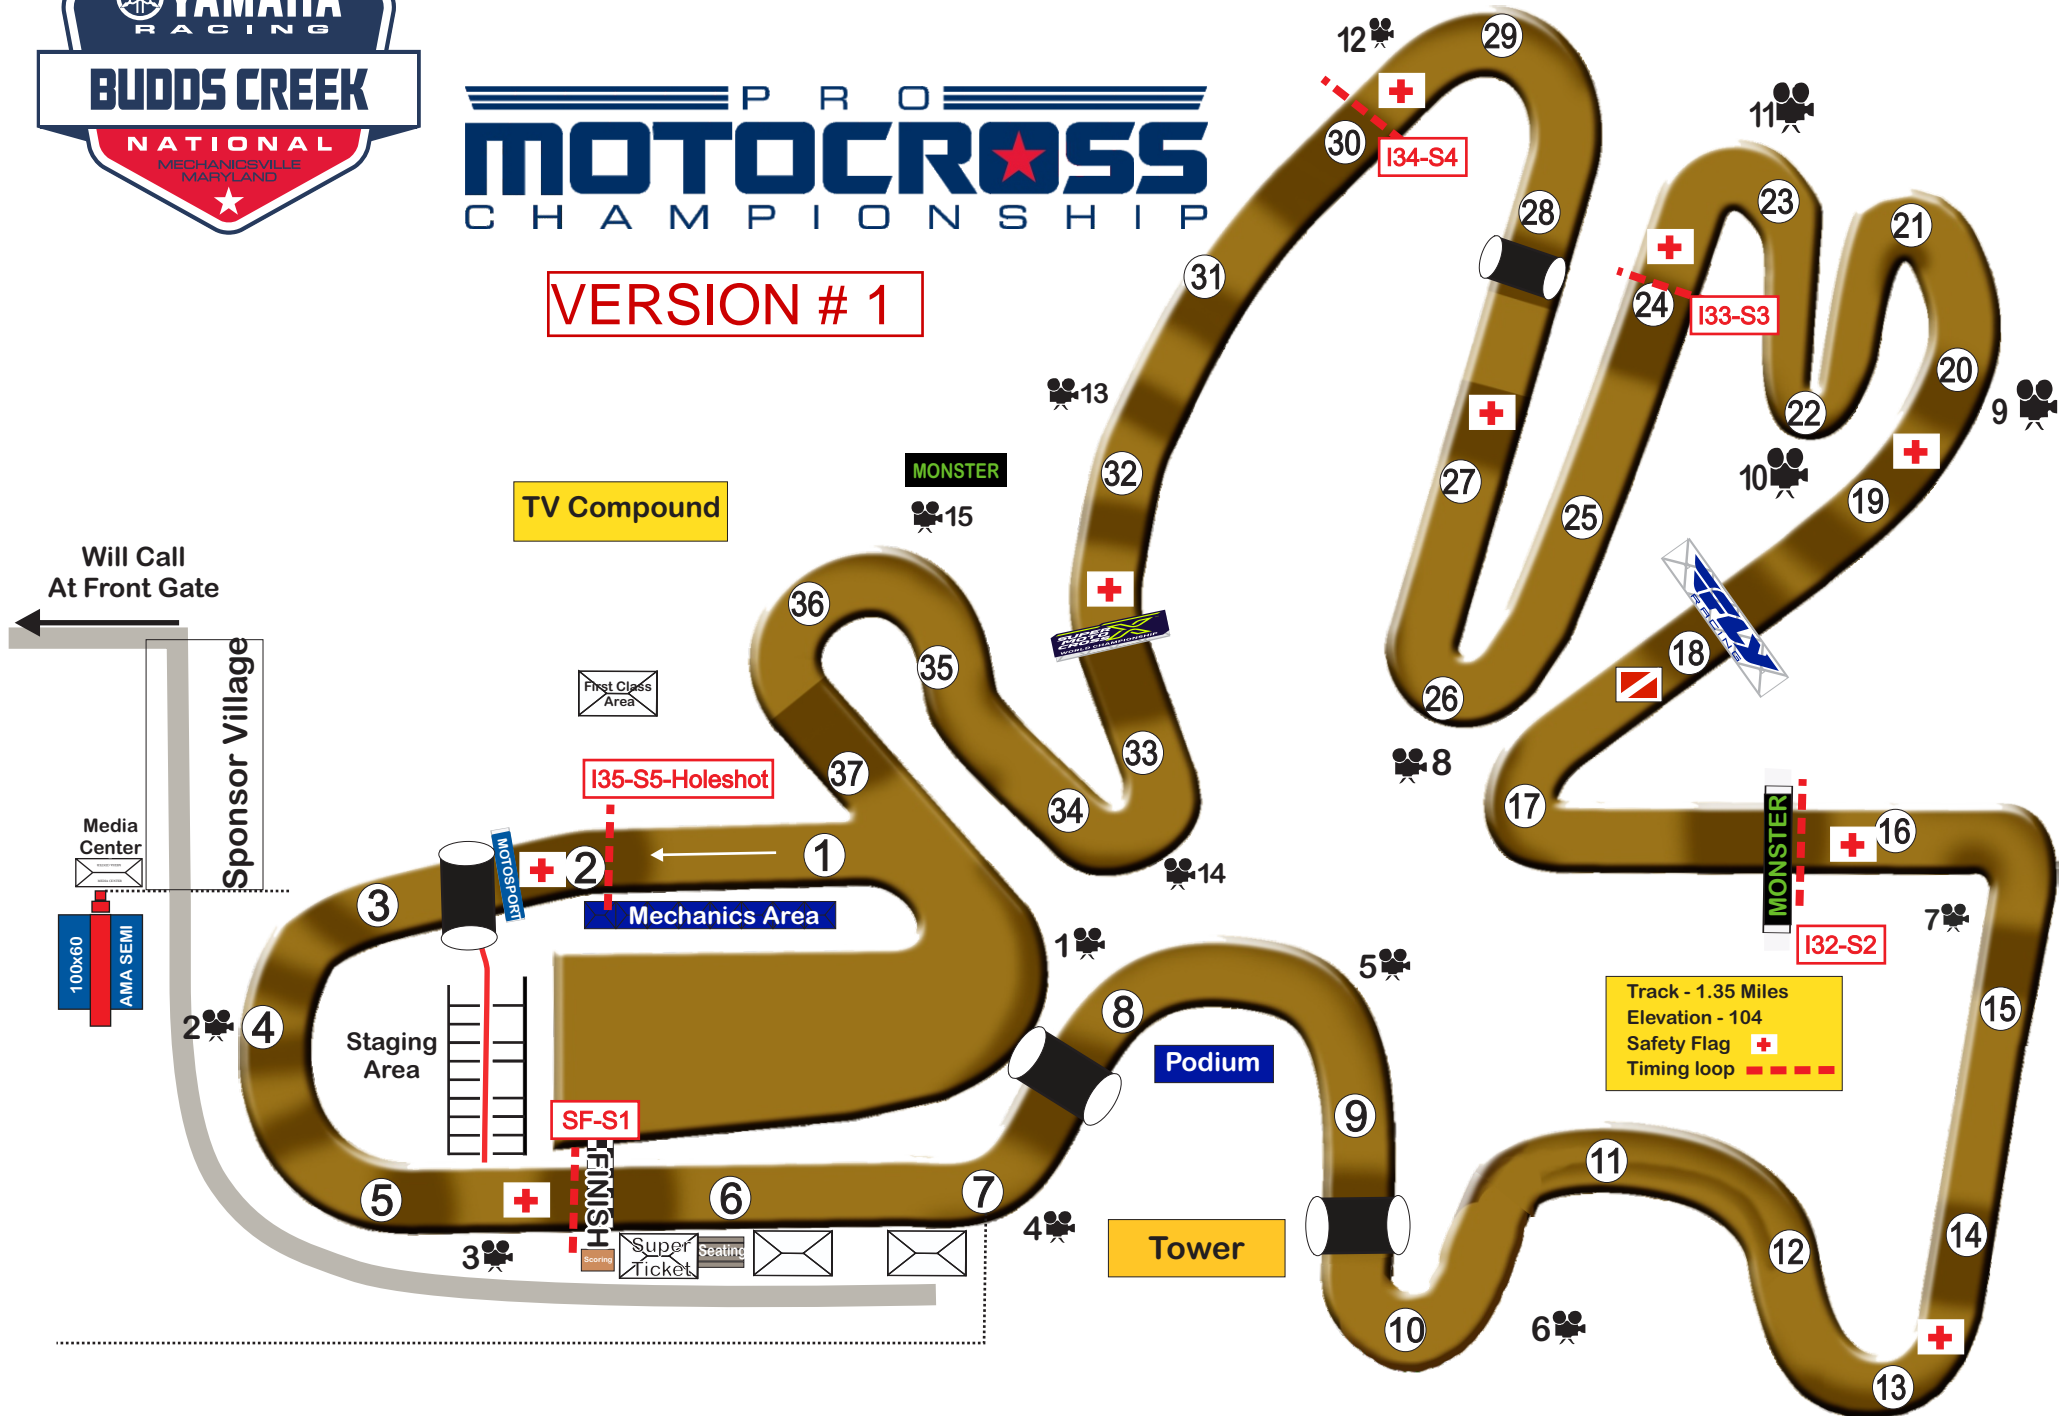

2024 Budds Creek Track Map

PRO
MOTOCROSS
CHAMPIONSHIP

VERSION # 1

Track - 1.35 Miles
Elevation - 104
Safety Flag +
Timing loop - - -