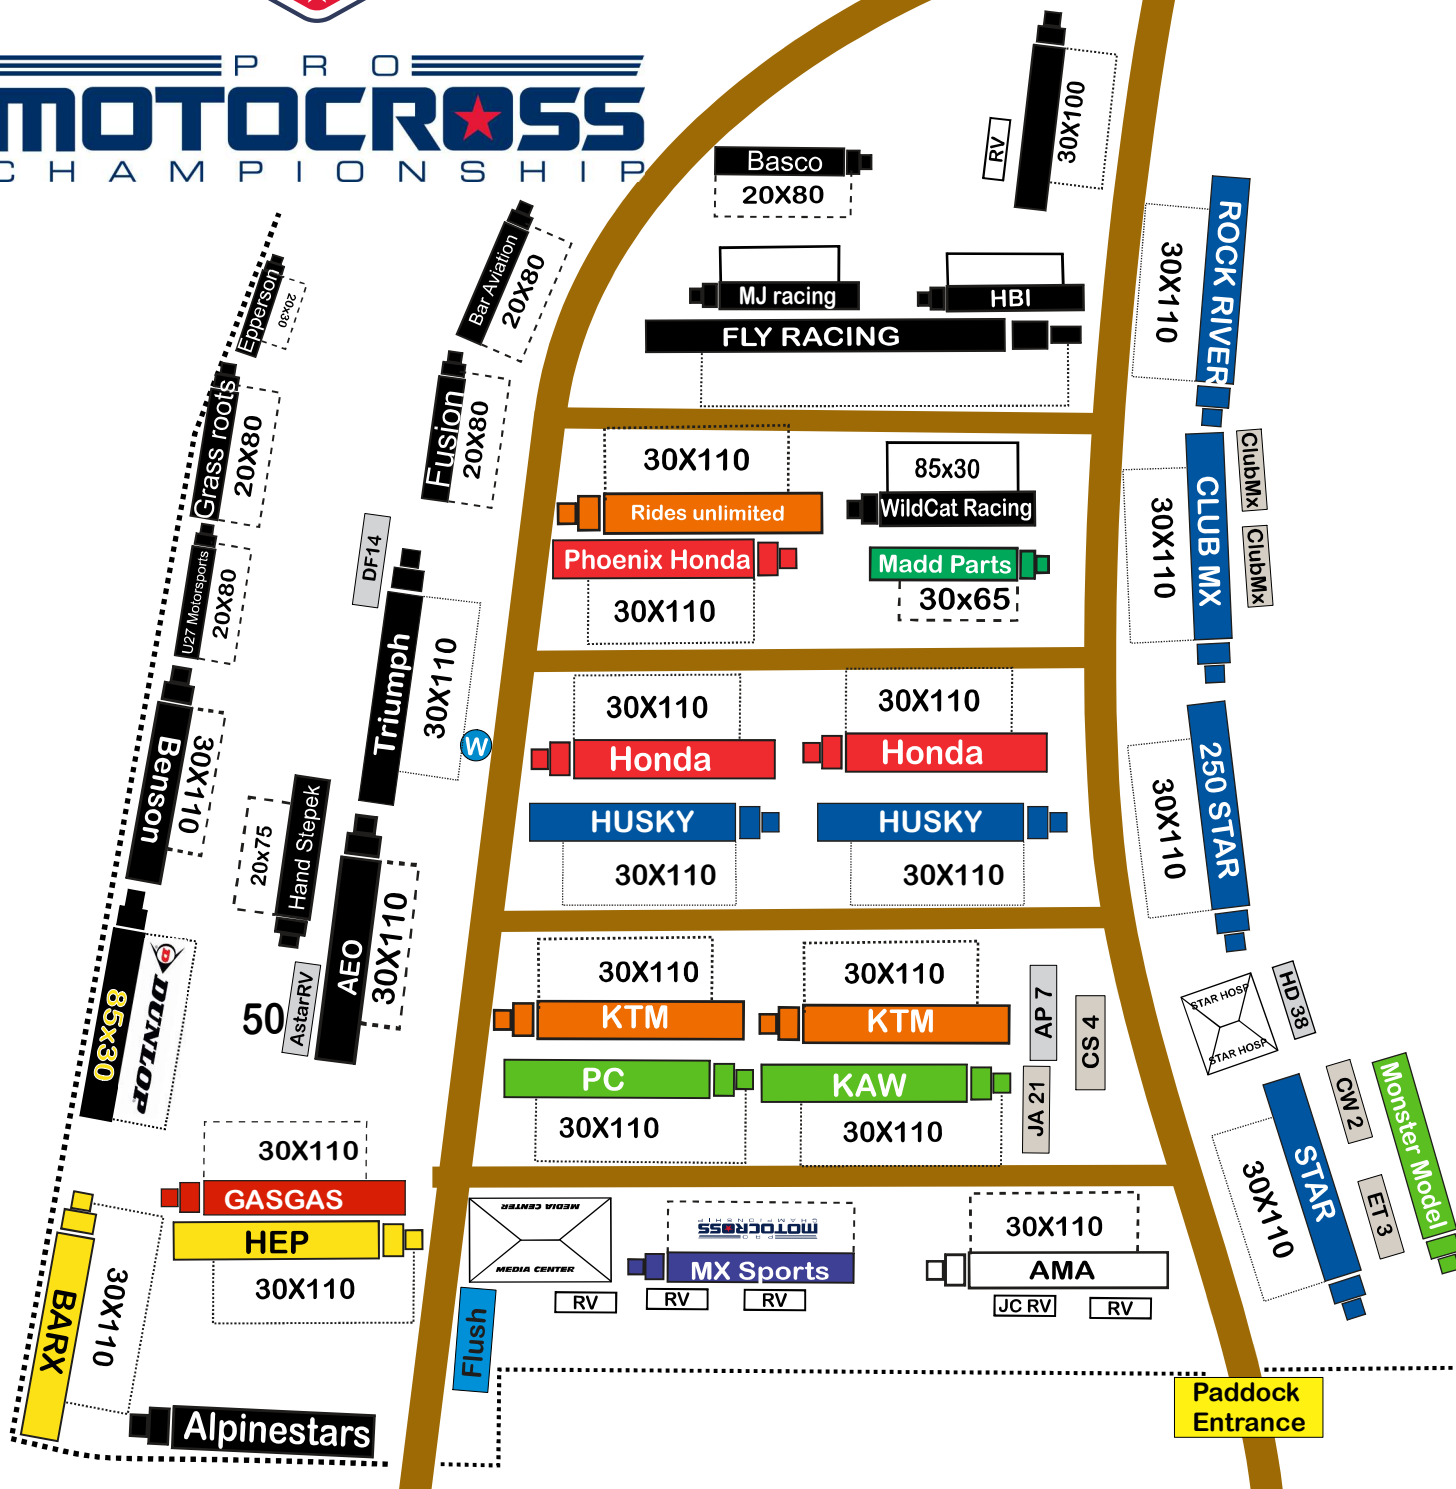

# 2024 Budds Creek Paddock Parking

## Monster Sponsor Village