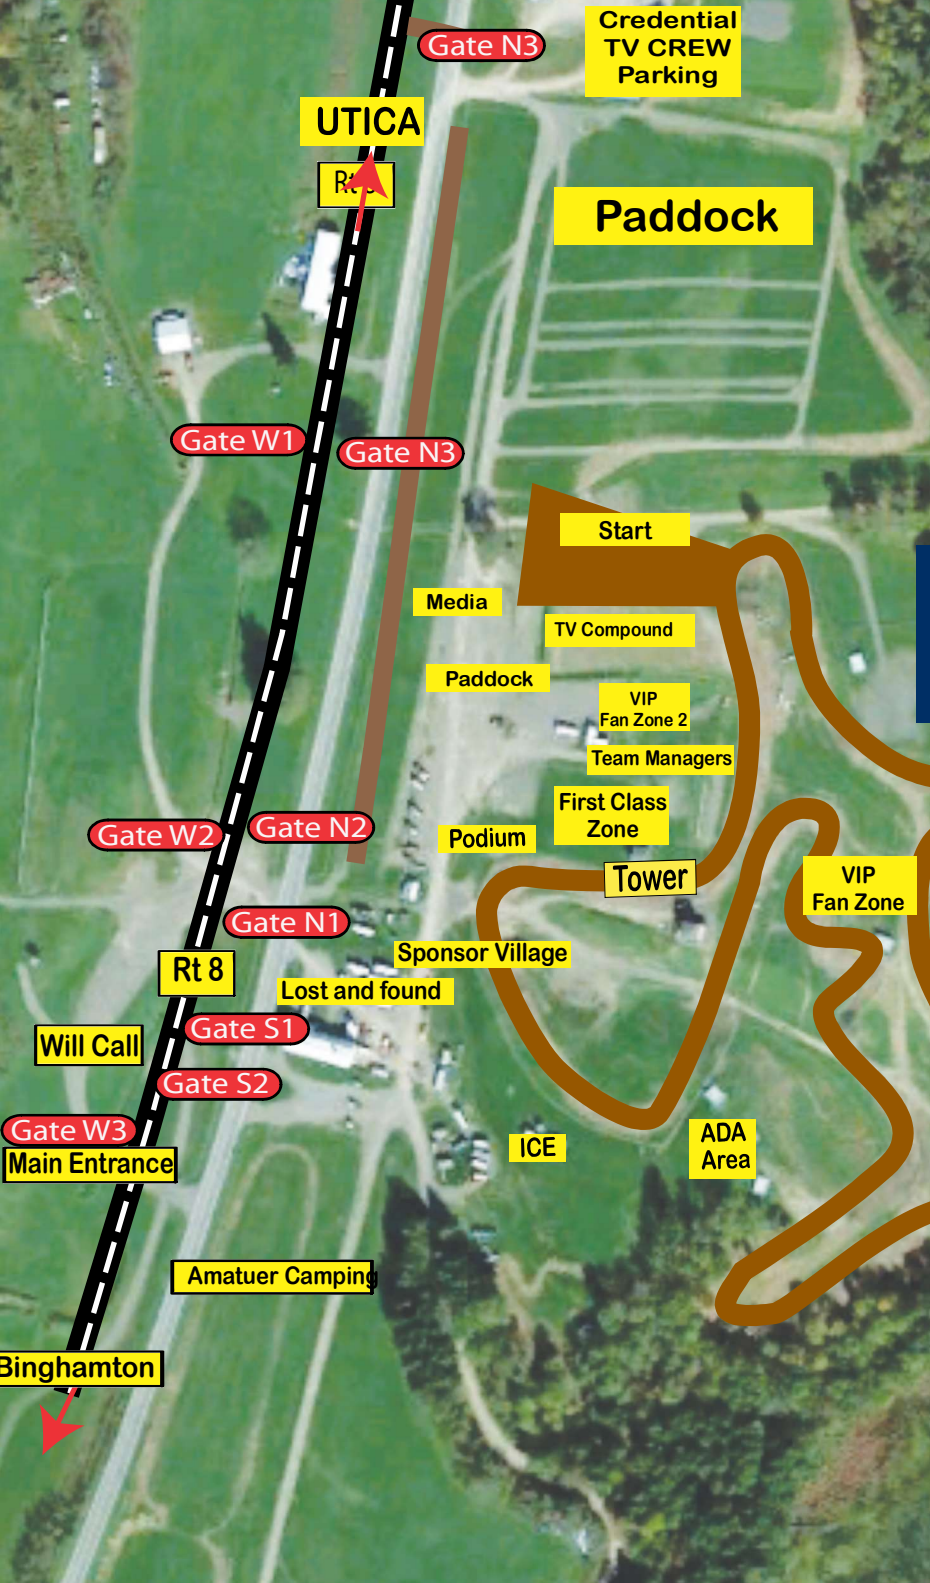

# 2024 UNADILLA SITE MAP

5986 NY-8 New Berlin, NY 13411

Credential TV CREW Parking

Paddock

Start

Media

TV Compound

Paddock

VIP Fan Zone 2

Team Managers

First Class Zone

Podium

Tower

VIP Fan Zone

Sponsor Village

Lost and found

Sky Shot Fan Zone

Will Call

Main Entrance

ICE

ADA Area

MONSTER

Amatuer Camping

Amatuer Camping