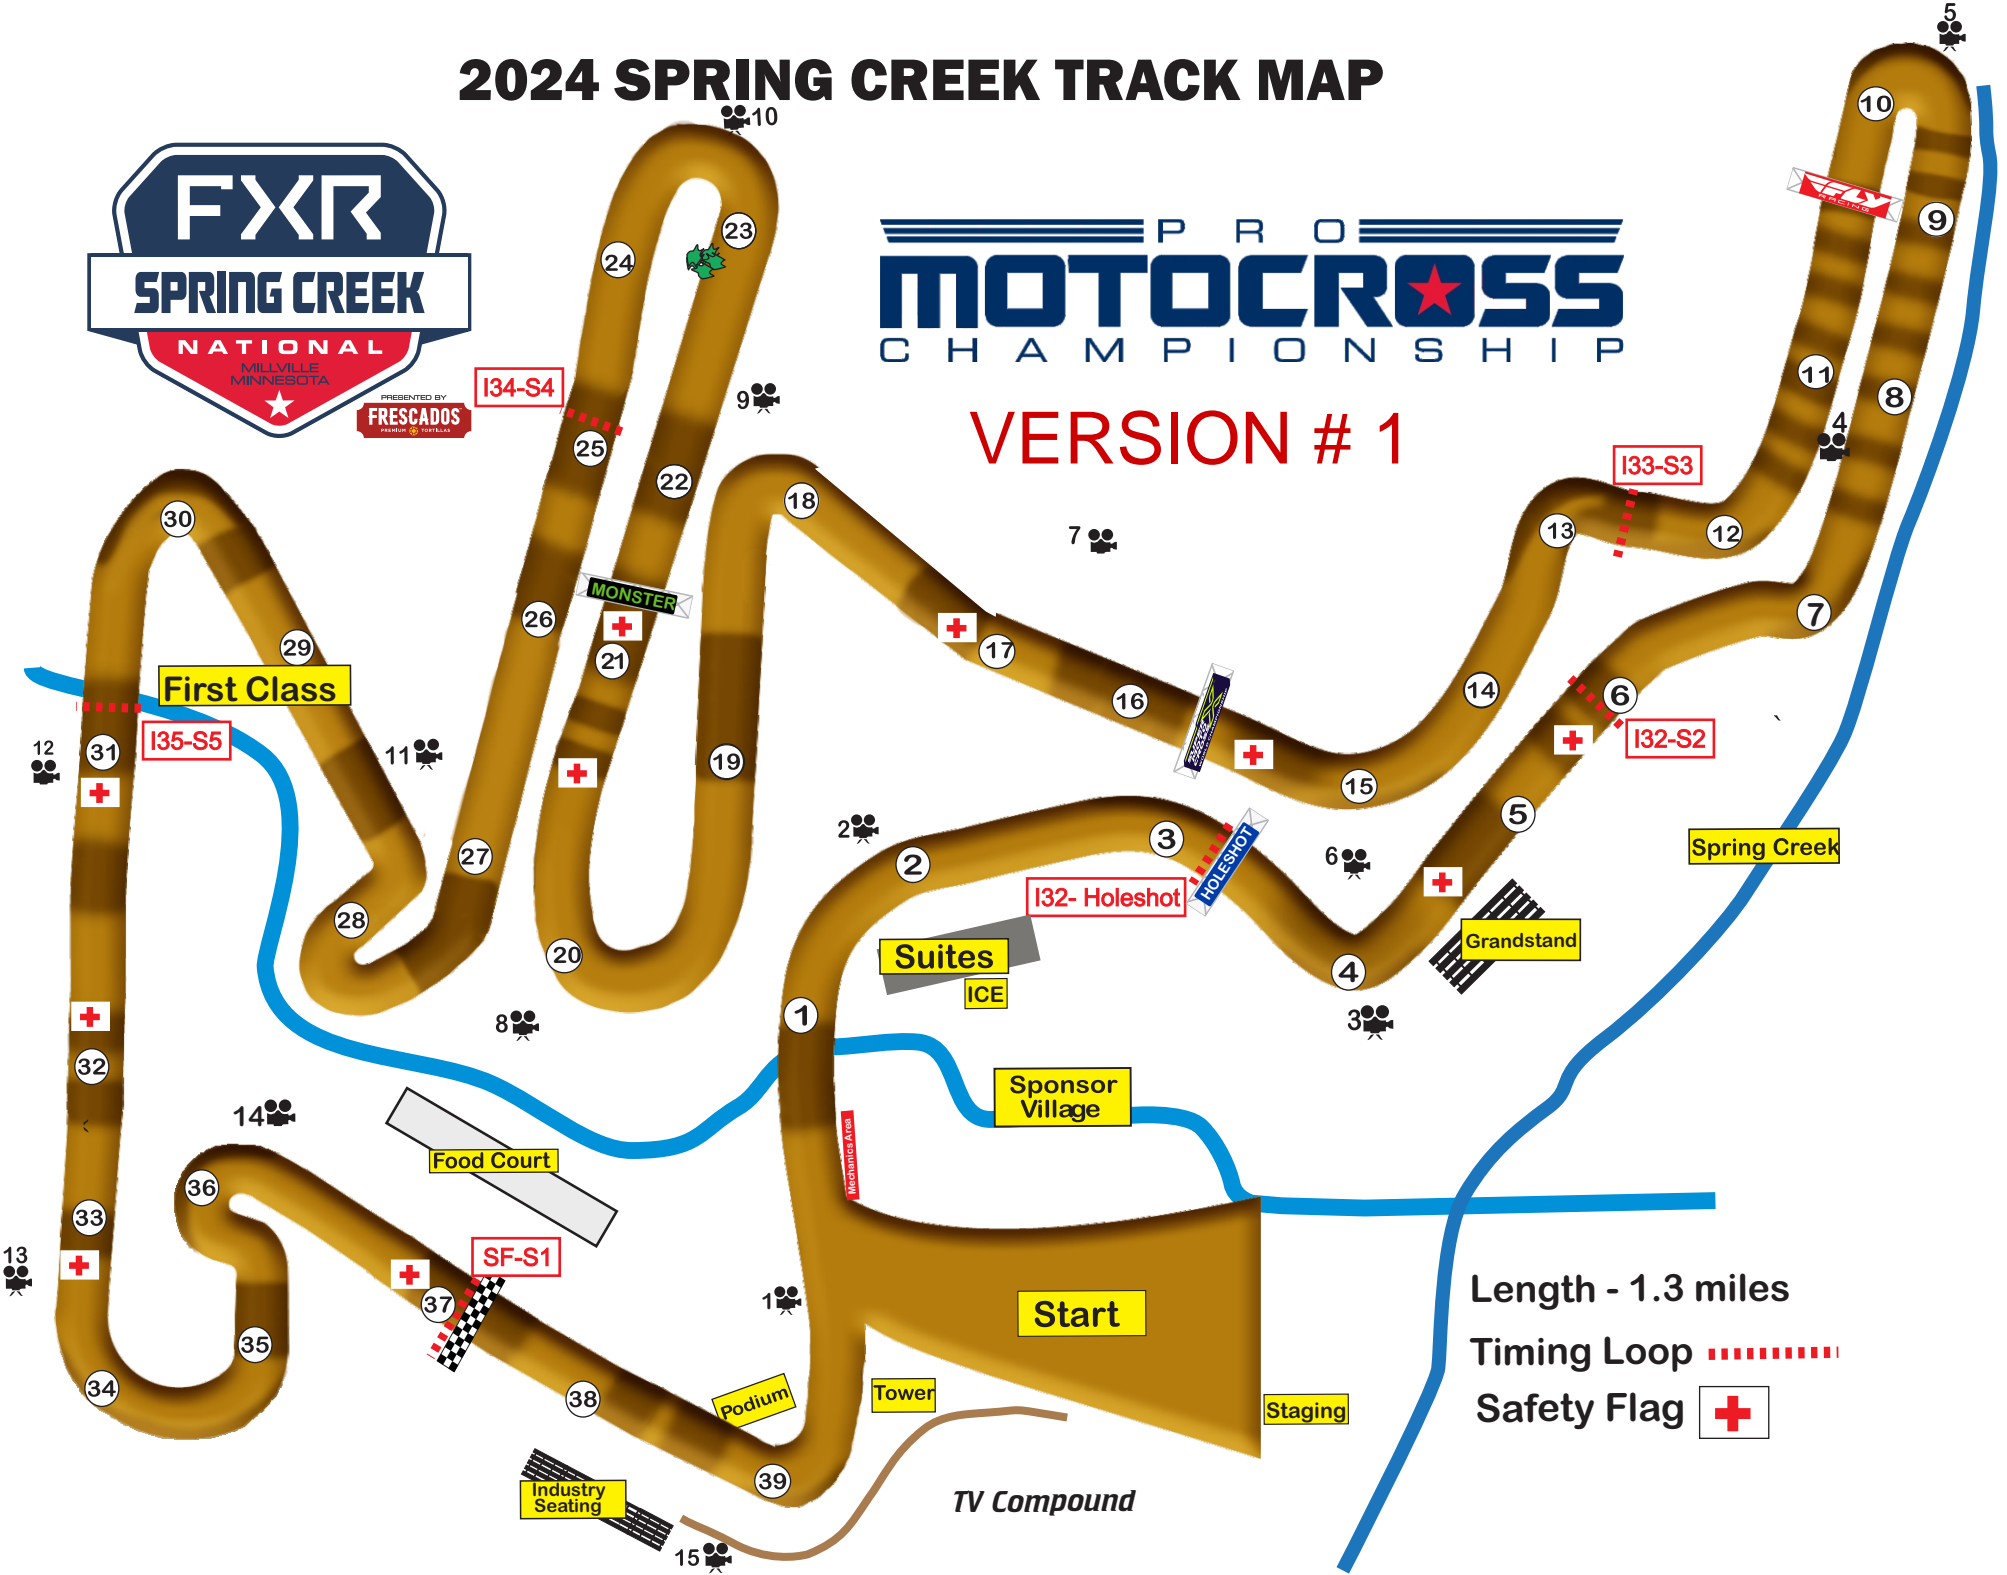

# 2024 SPRING CREEK TRACK MAP

## PRO MOTOCROSS CHAMPIONSHIP

### VERSION # 1

Length - 1.3 miles

Timing Loop

Safety Flag