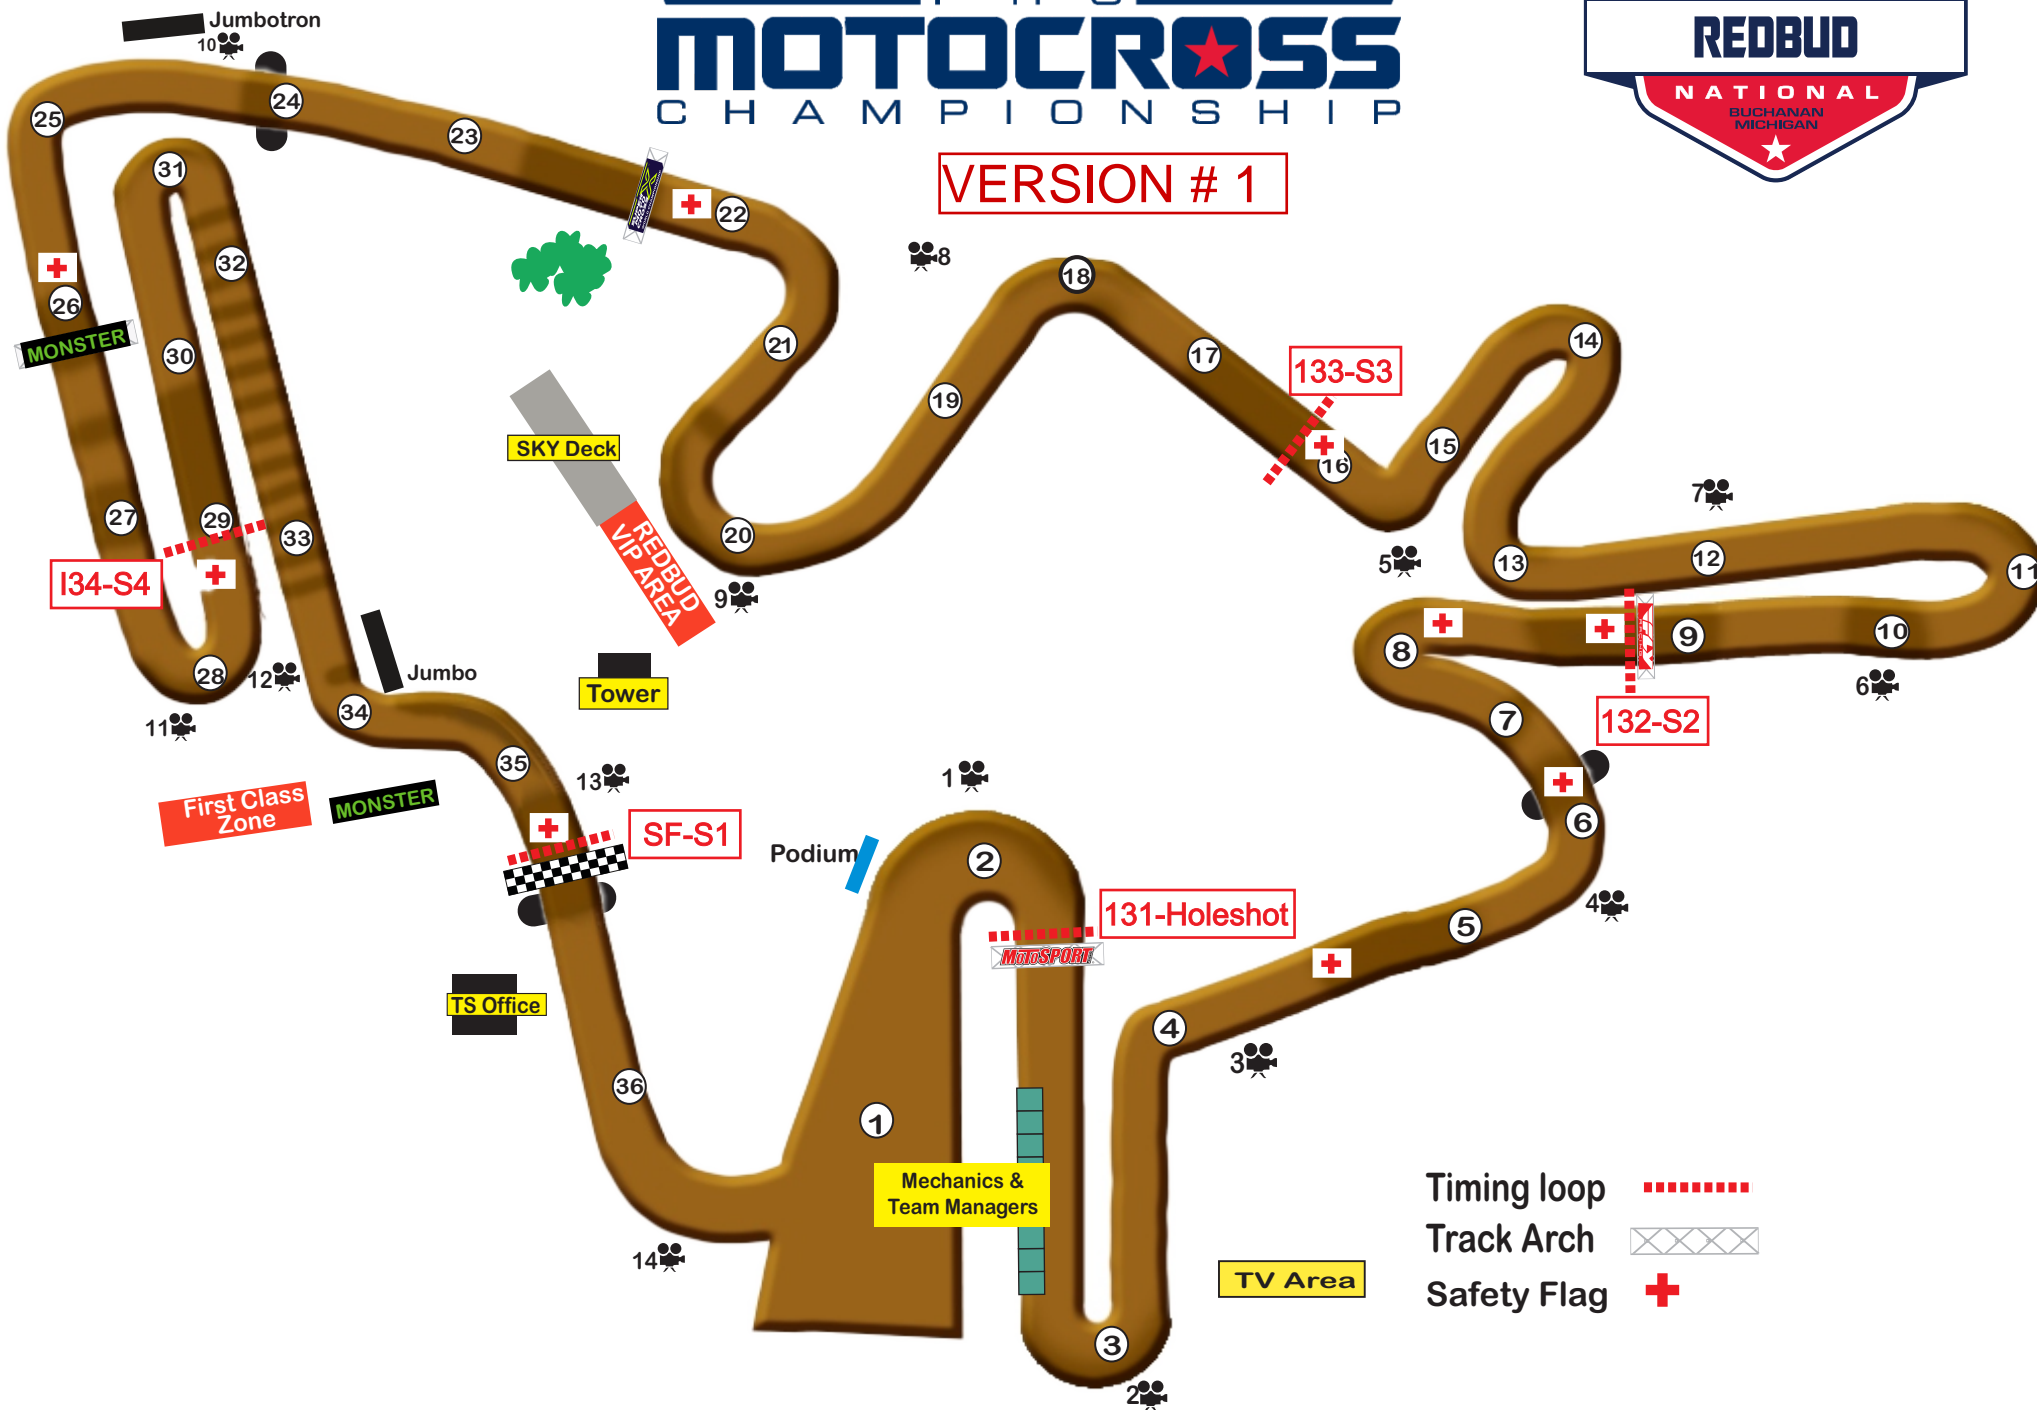

# 2024 REDBUD TRACK MAP

VERSION # 1

- Timing loop
- Track Arch
- Safety Flag