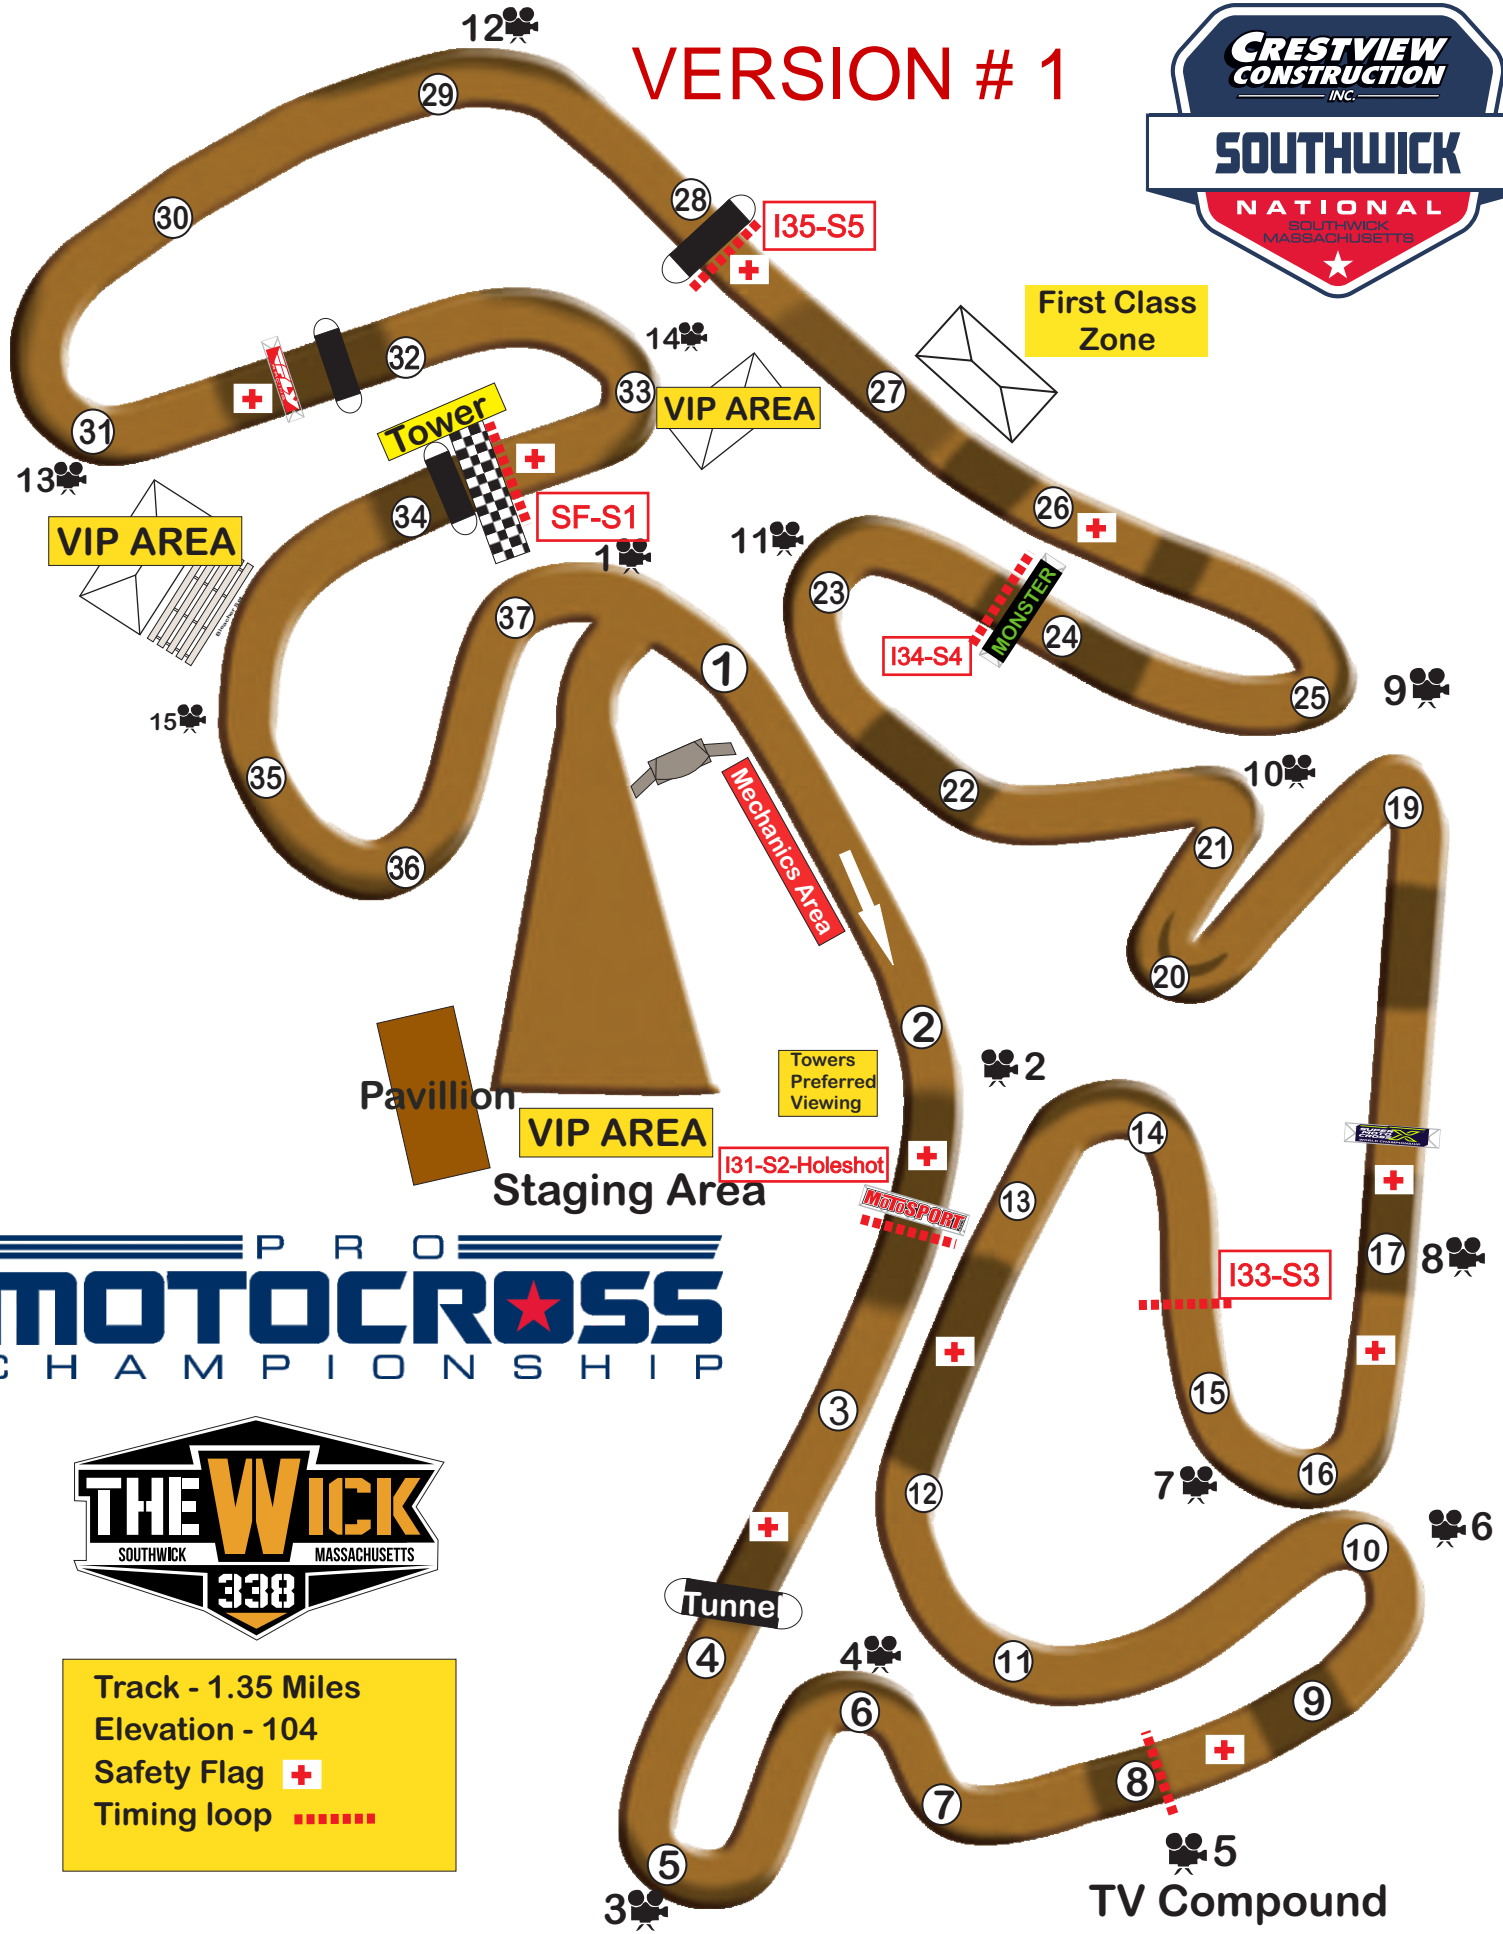

# 2024 THE WICK 338 TRACK MAP

## VERSION # 1

PRO  
**MOTOCROSS**  
CHAMPIONSHIP

Track - 1.35 Miles  
Elevation - 104  
Safety Flag +  
Timing loop .....

TV Compound