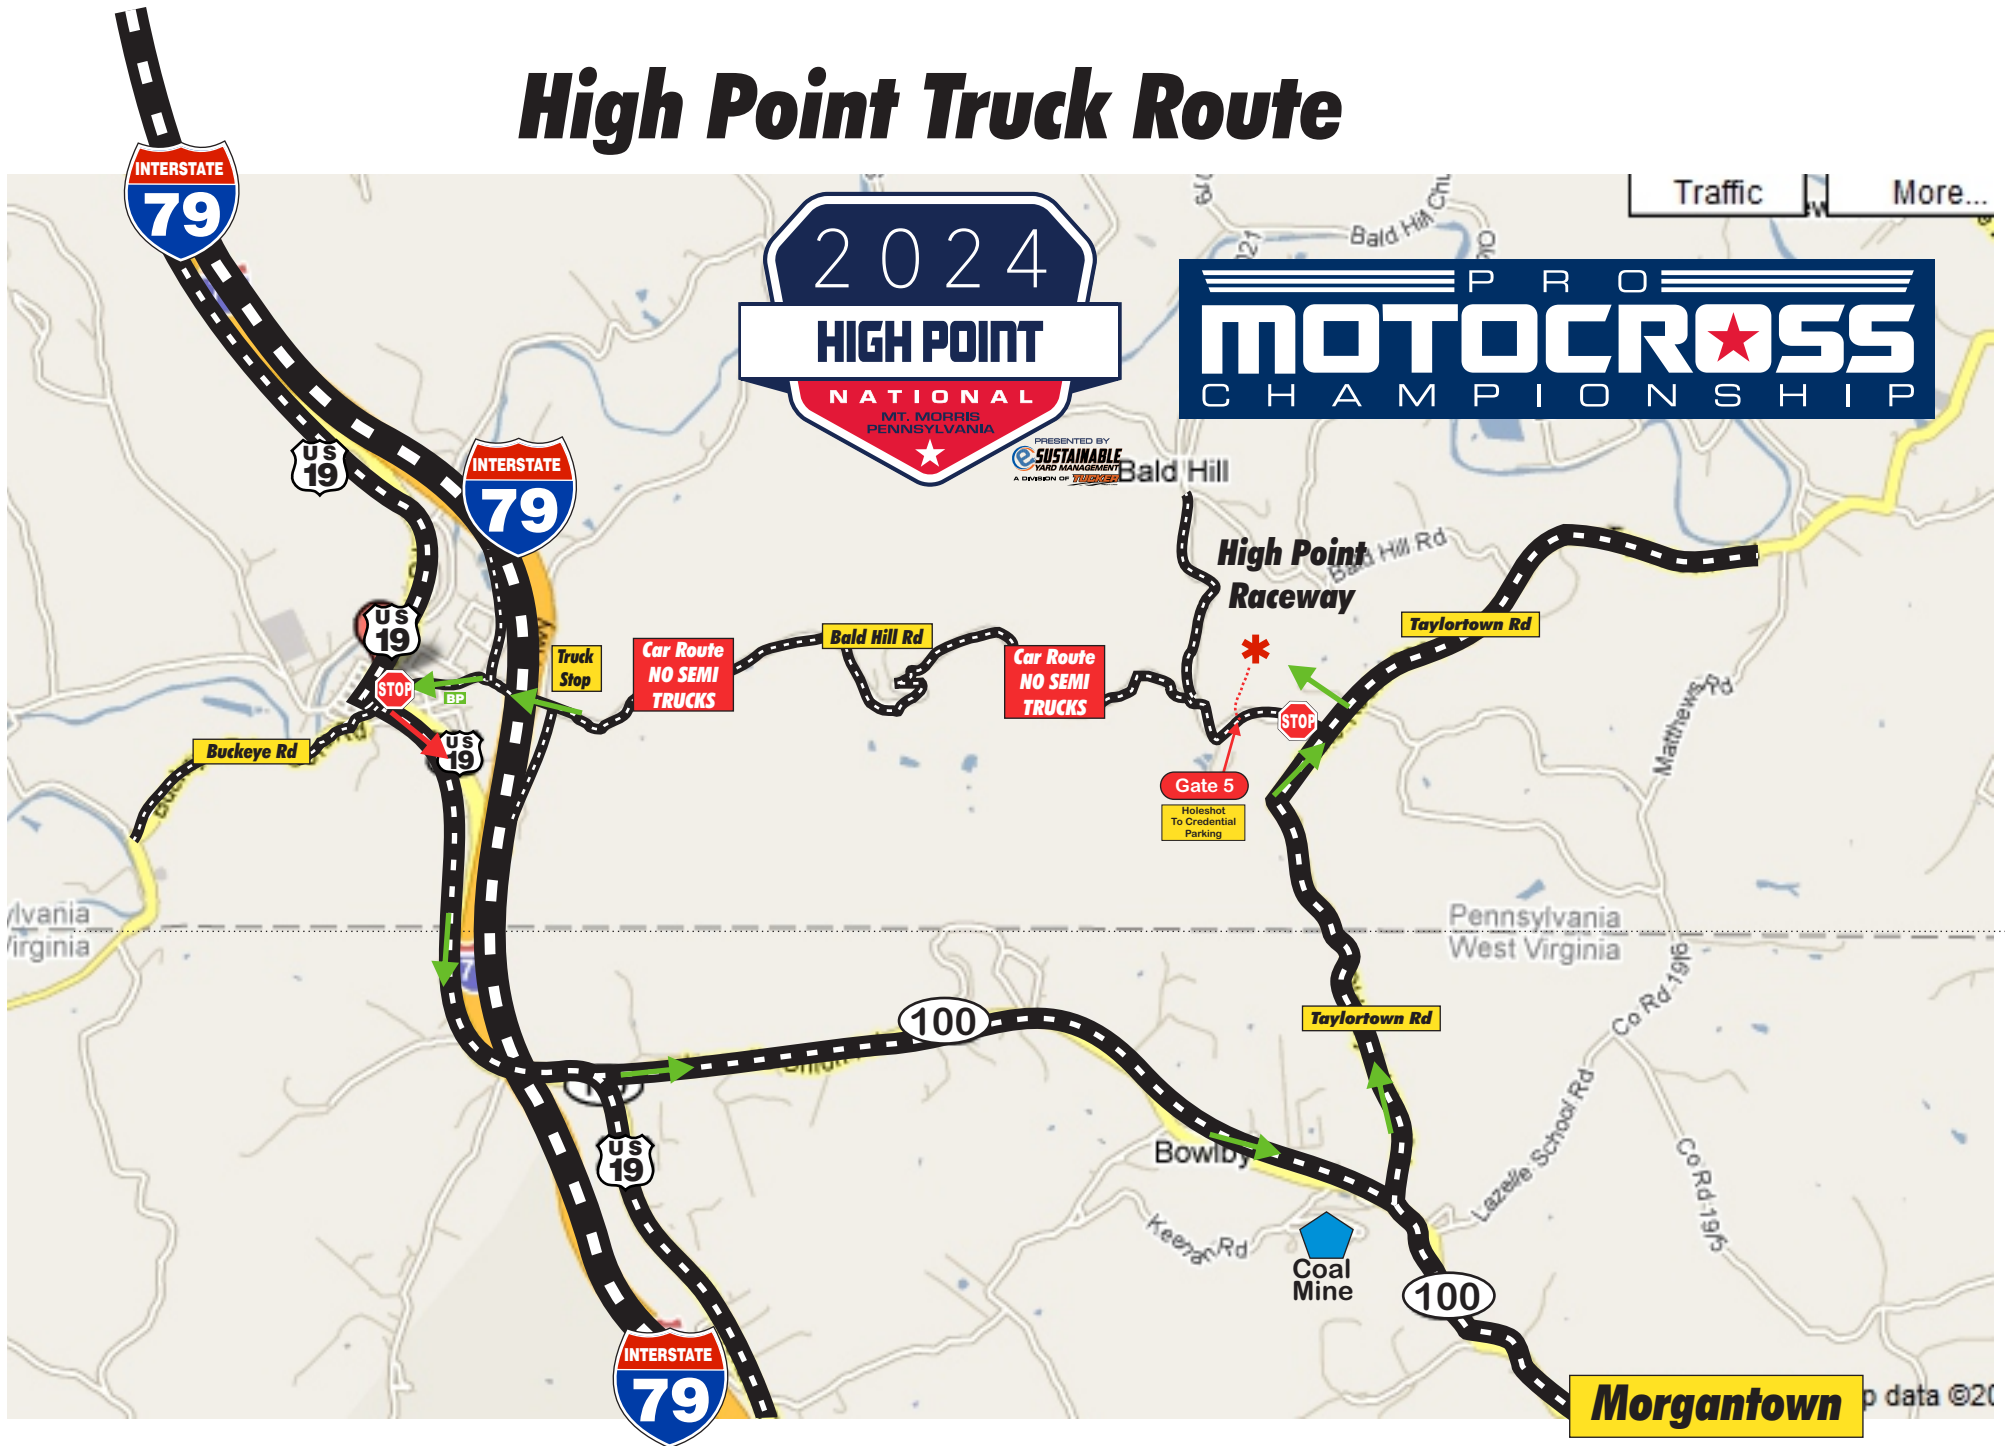

# High Point Truck Route

RT 100 to US 19, Go Left to Morgantown