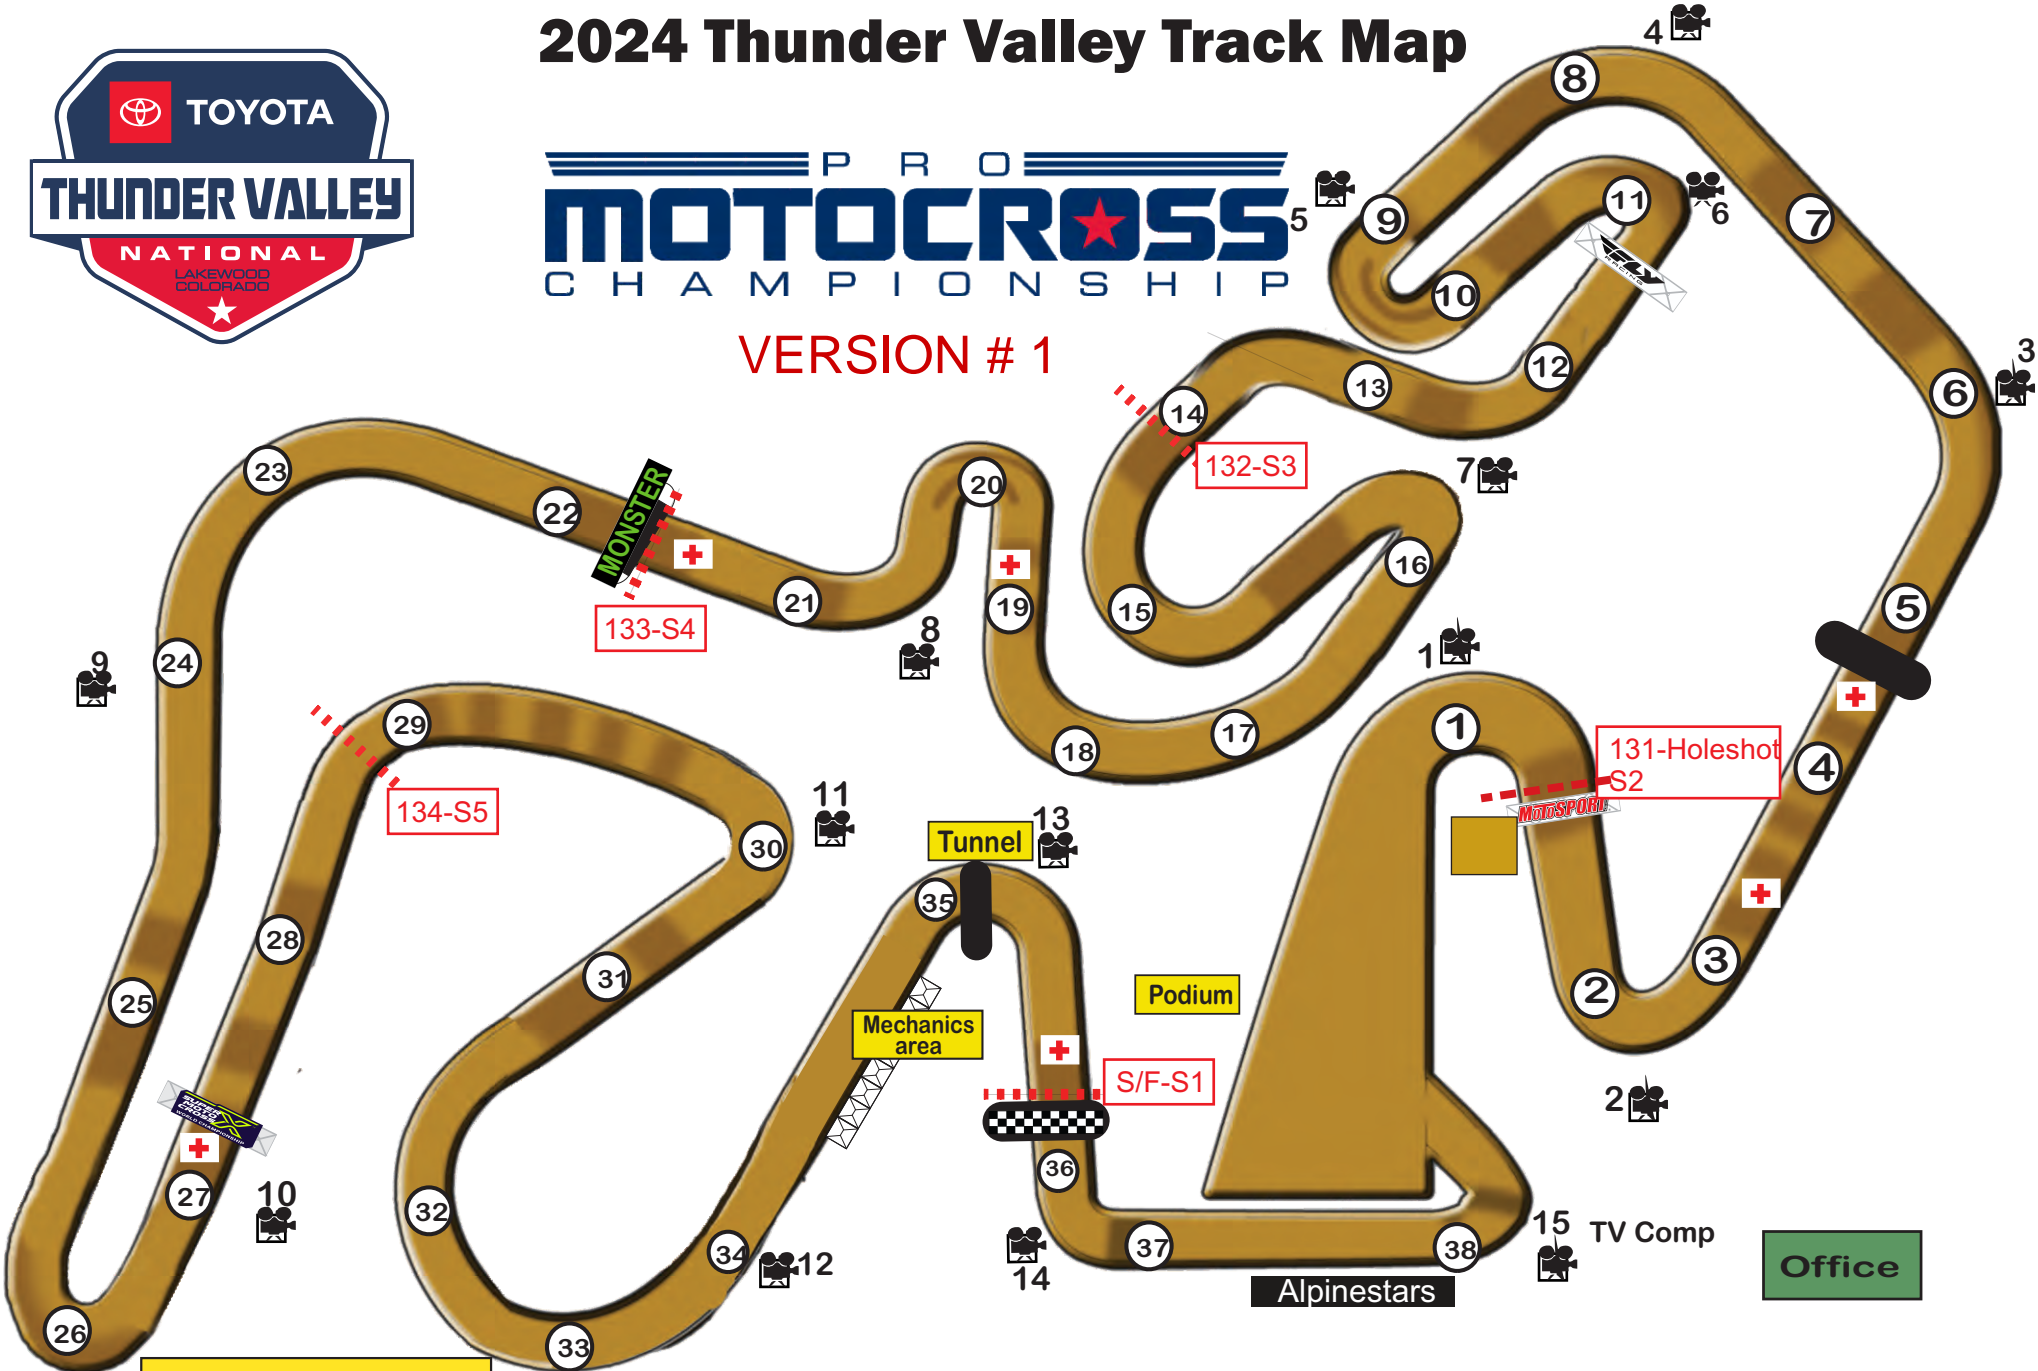

2024 Thunder Valley Track Map

PRO MOTOCROSS CHAMPIONSHIP

VERSION # 1

Track Length - 1.24 Miles
Elevation - 6182
Timing Loop
Safety Flag

Office

Paddock Entrance