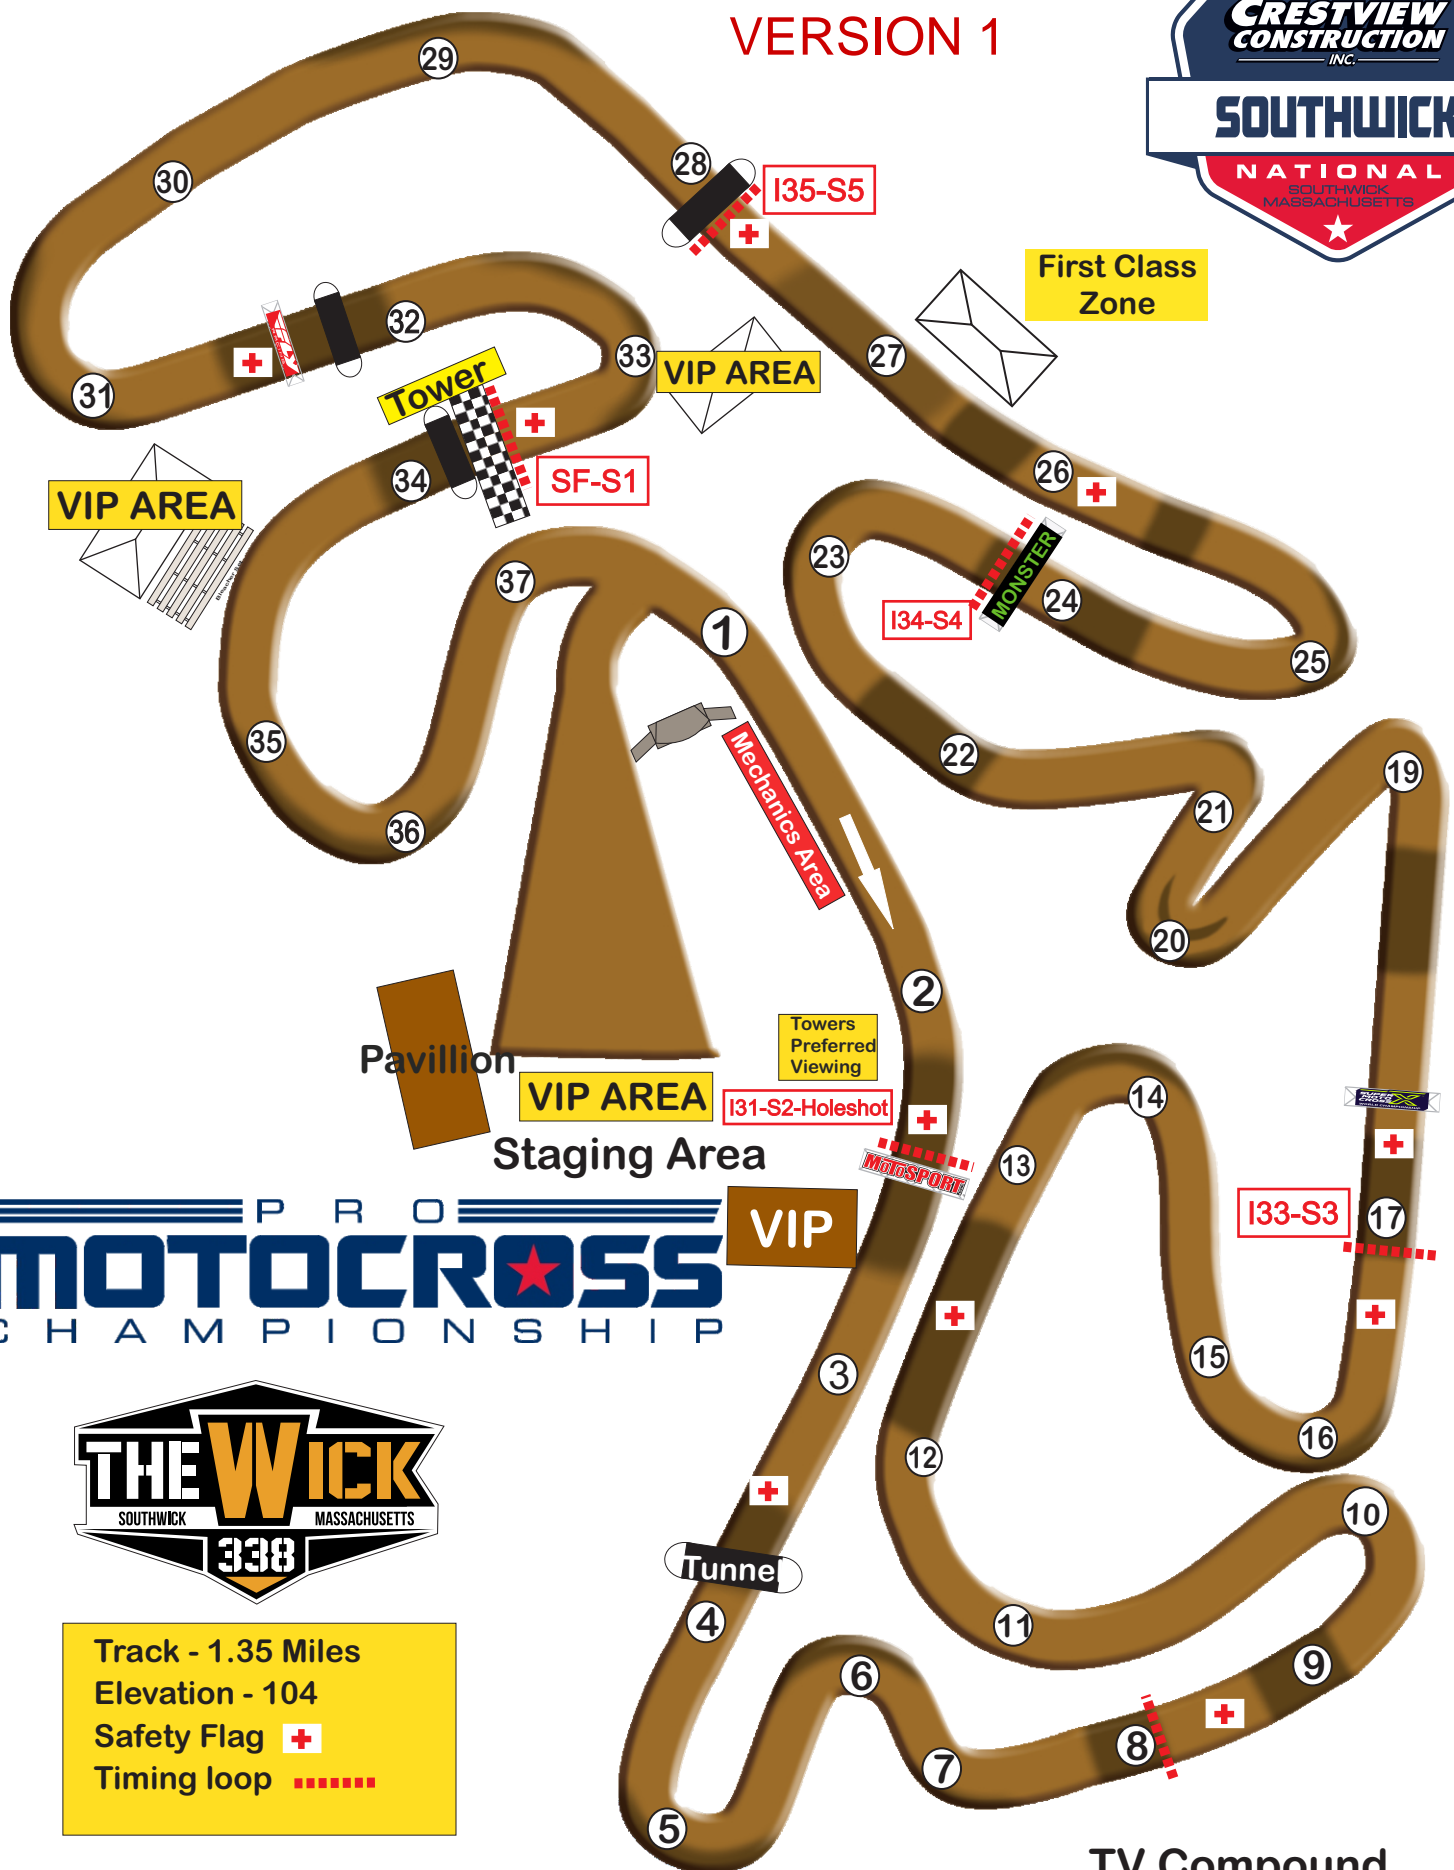

2023 THE WICK 338 TRACK MAP

VERSION 1

PRO
MOTOCROSS
CHAMPIONSHIP

Track - 1.35 Miles
Elevation - 104
Safety Flag +
Timing loop

TV Compound