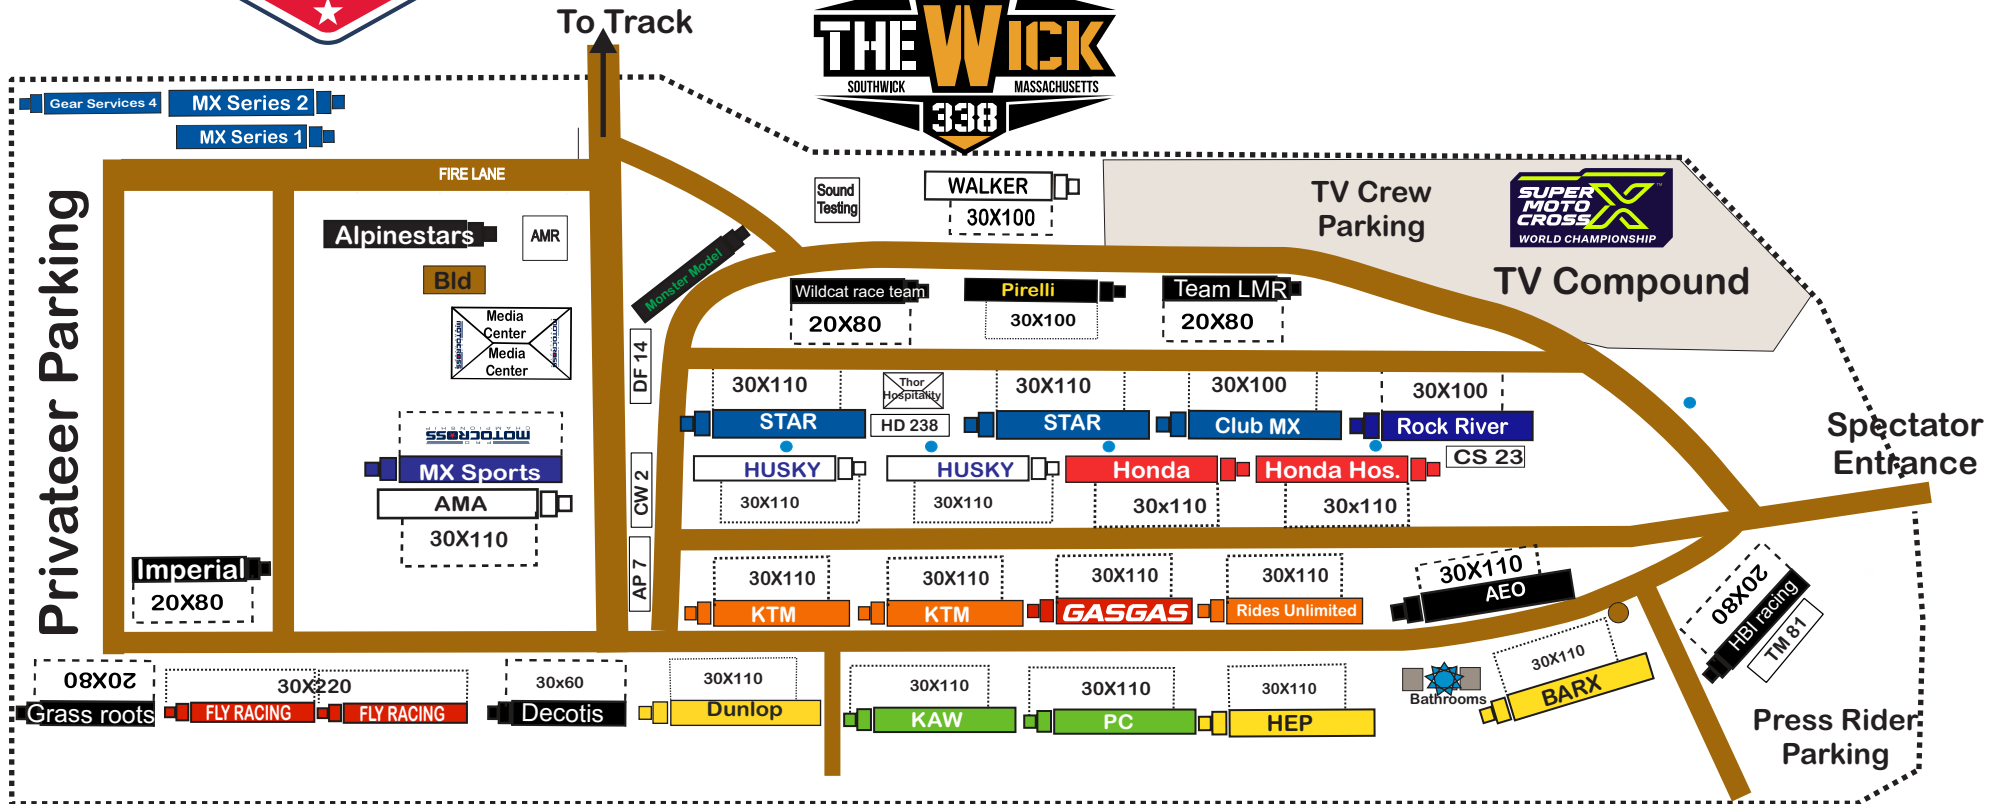

2023 SOUTHWICK Paddock PARKING MAP

Team Parking - Thursday 9:00am - must be a registered team
 Privateer riders will start parking Friday at 9:30am

Pro Entrance
 From Rental Cars