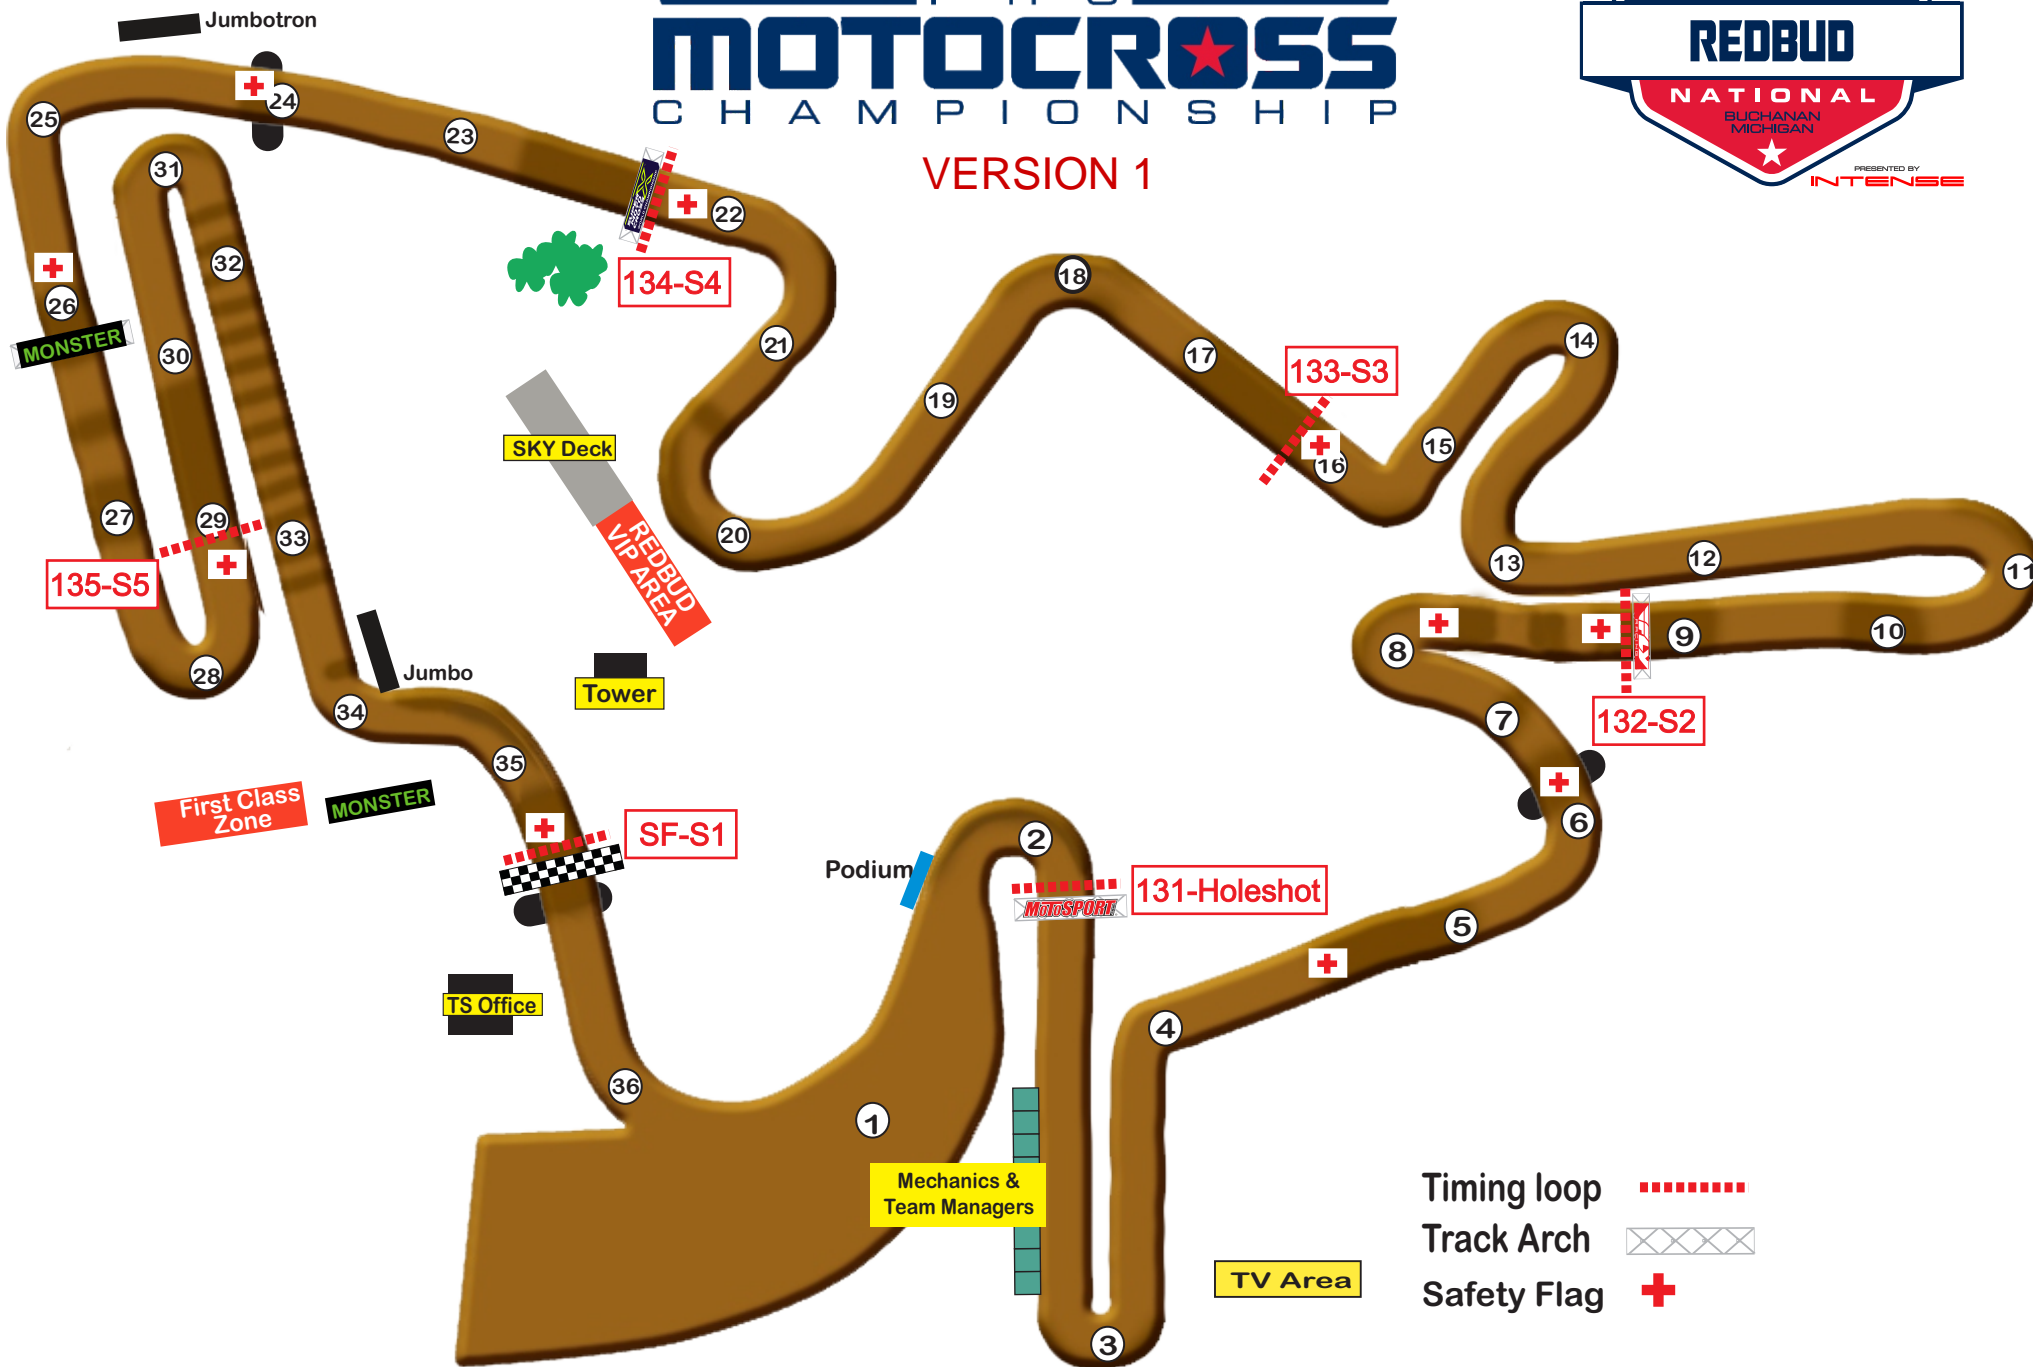

2023 REDBUD TRACK MAP

PRO
MOTOCROSS
 CHAMPIONSHIP

VERSION 1

- Timing loop - - - - -
- Track Arch X X X X
- Safety Flag +