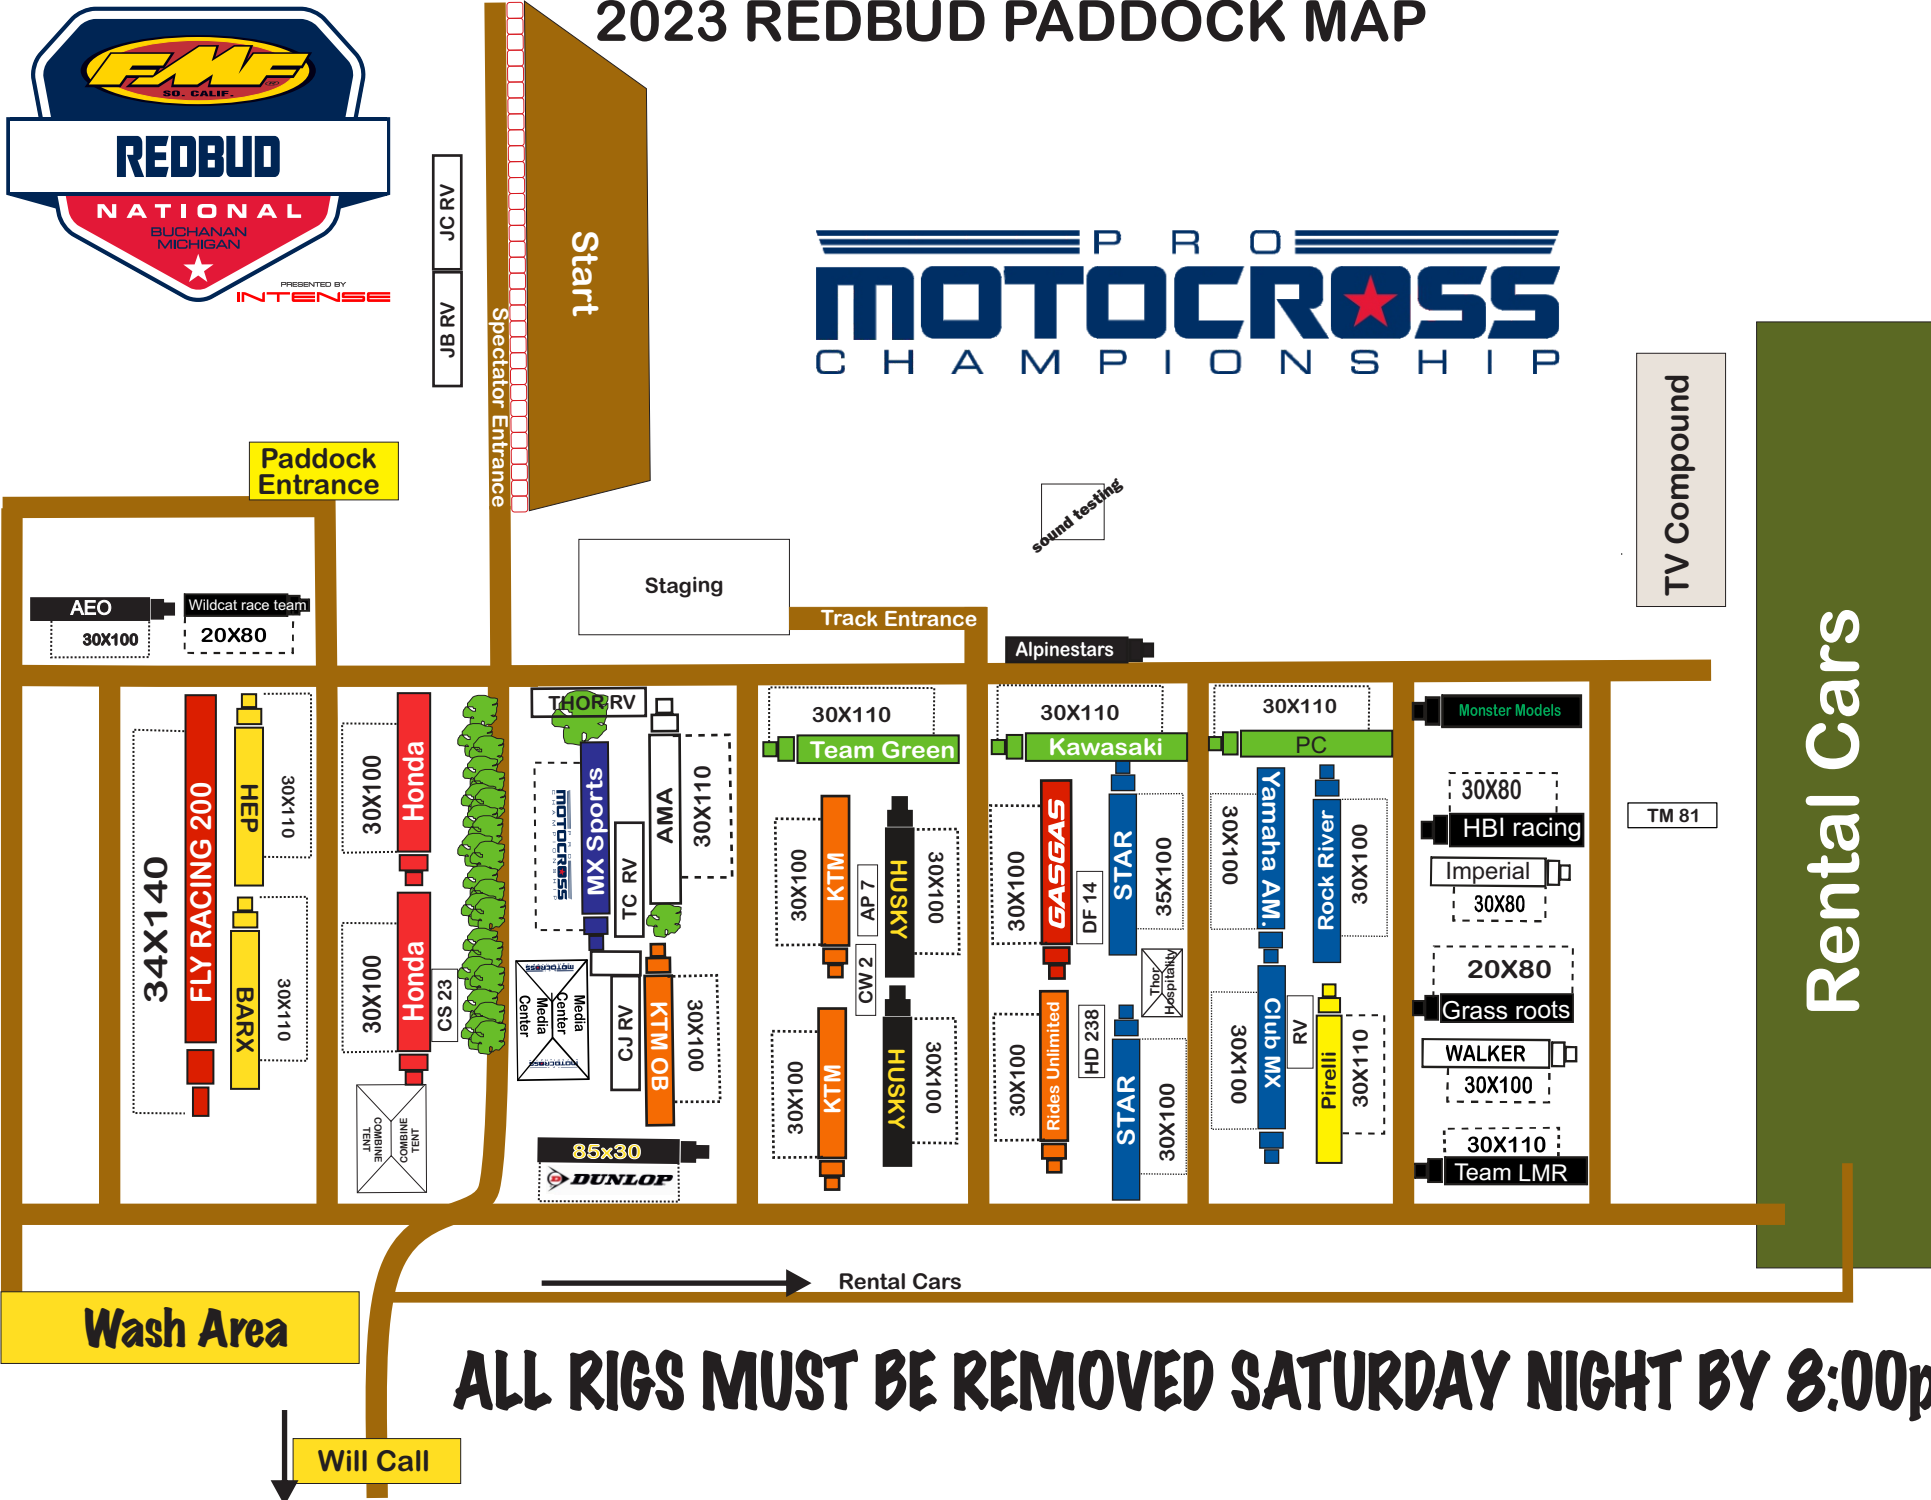

2023 REDBUD PADDOCK MAP

ALL RIGS MUST BE REMOVED SATURDAY NIGHT BY 8:00pm