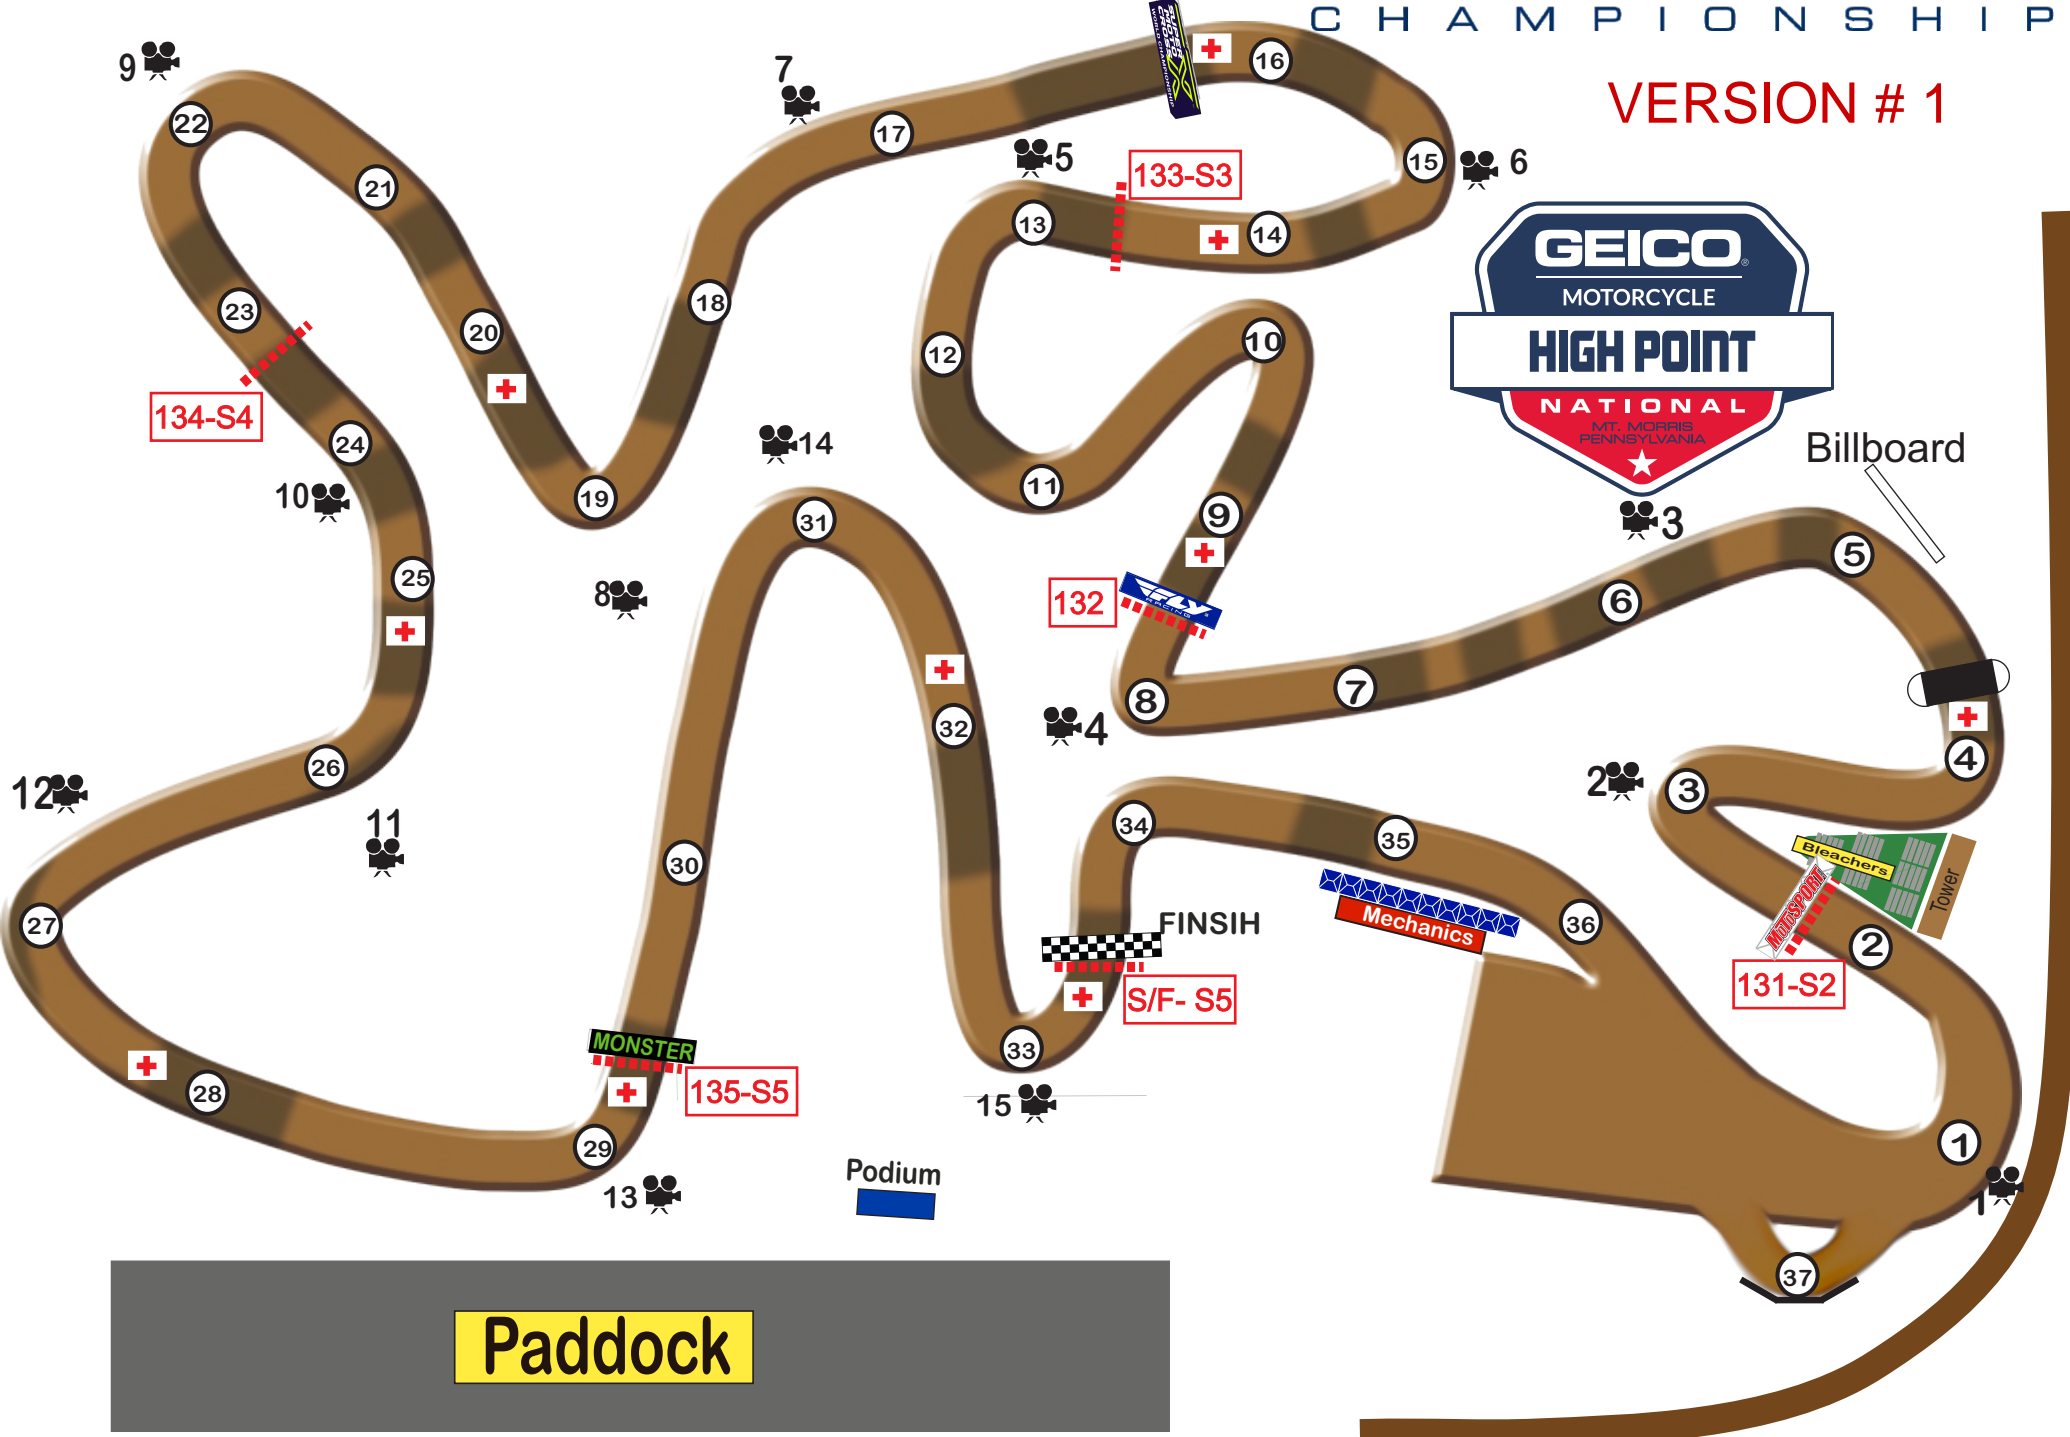

2023 HIGH POINT TRACK MAP

PRO
MOTOCROSS
CHAMPIONSHIP

VERSION # 1

Billboard

Paddock