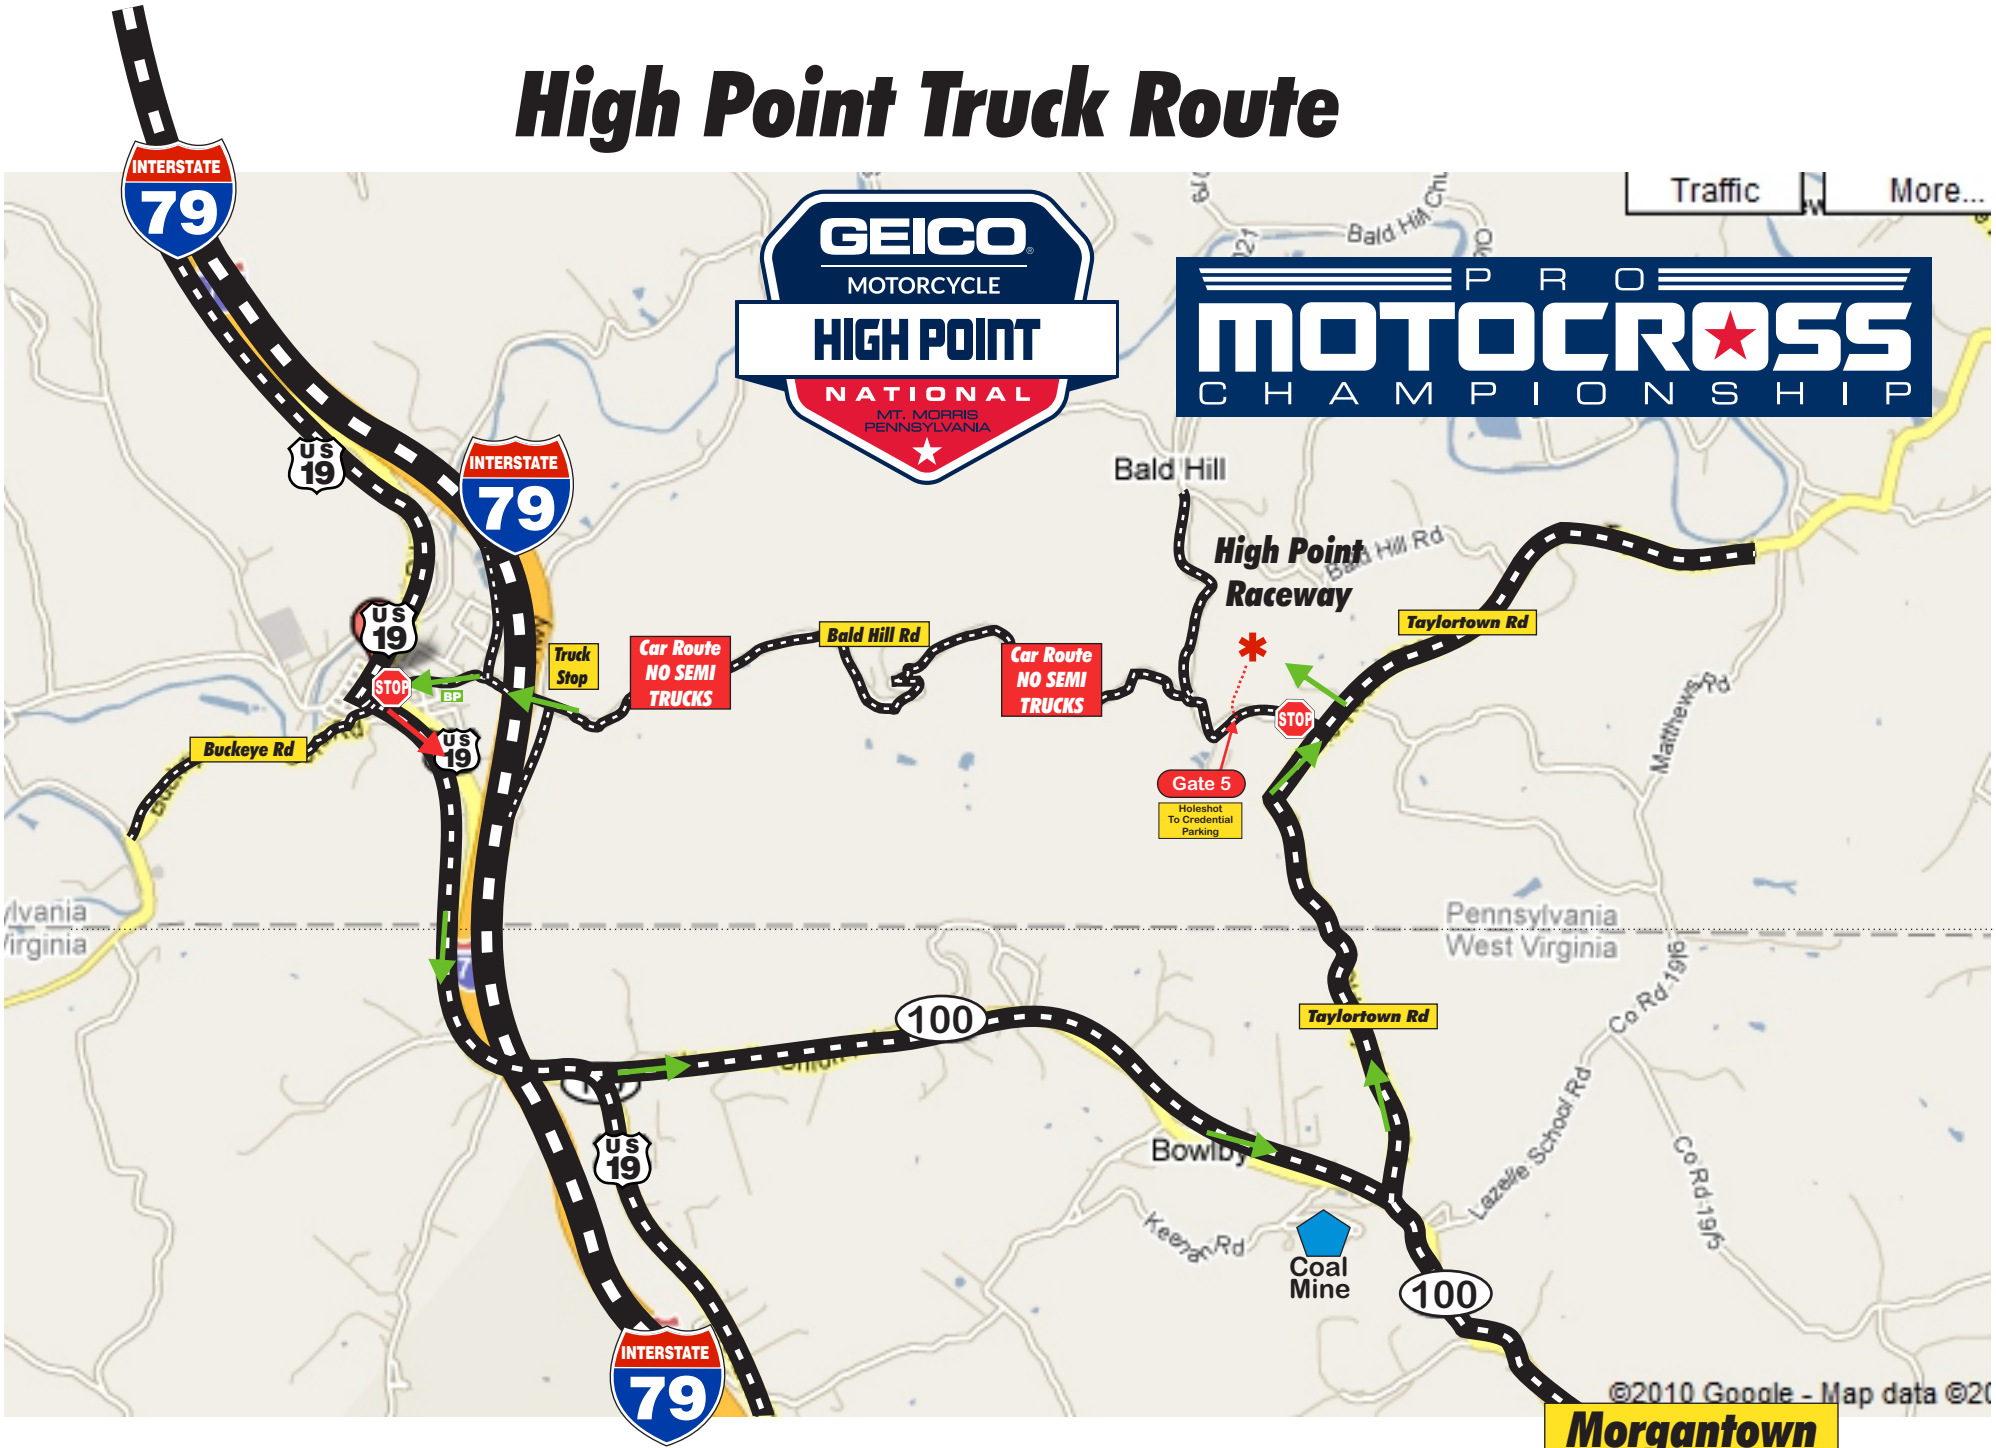

High Point Truck Route

©2010 Google - Map data ©20

Morgantown

RT 100 to US 19, Go Left to Morgantown