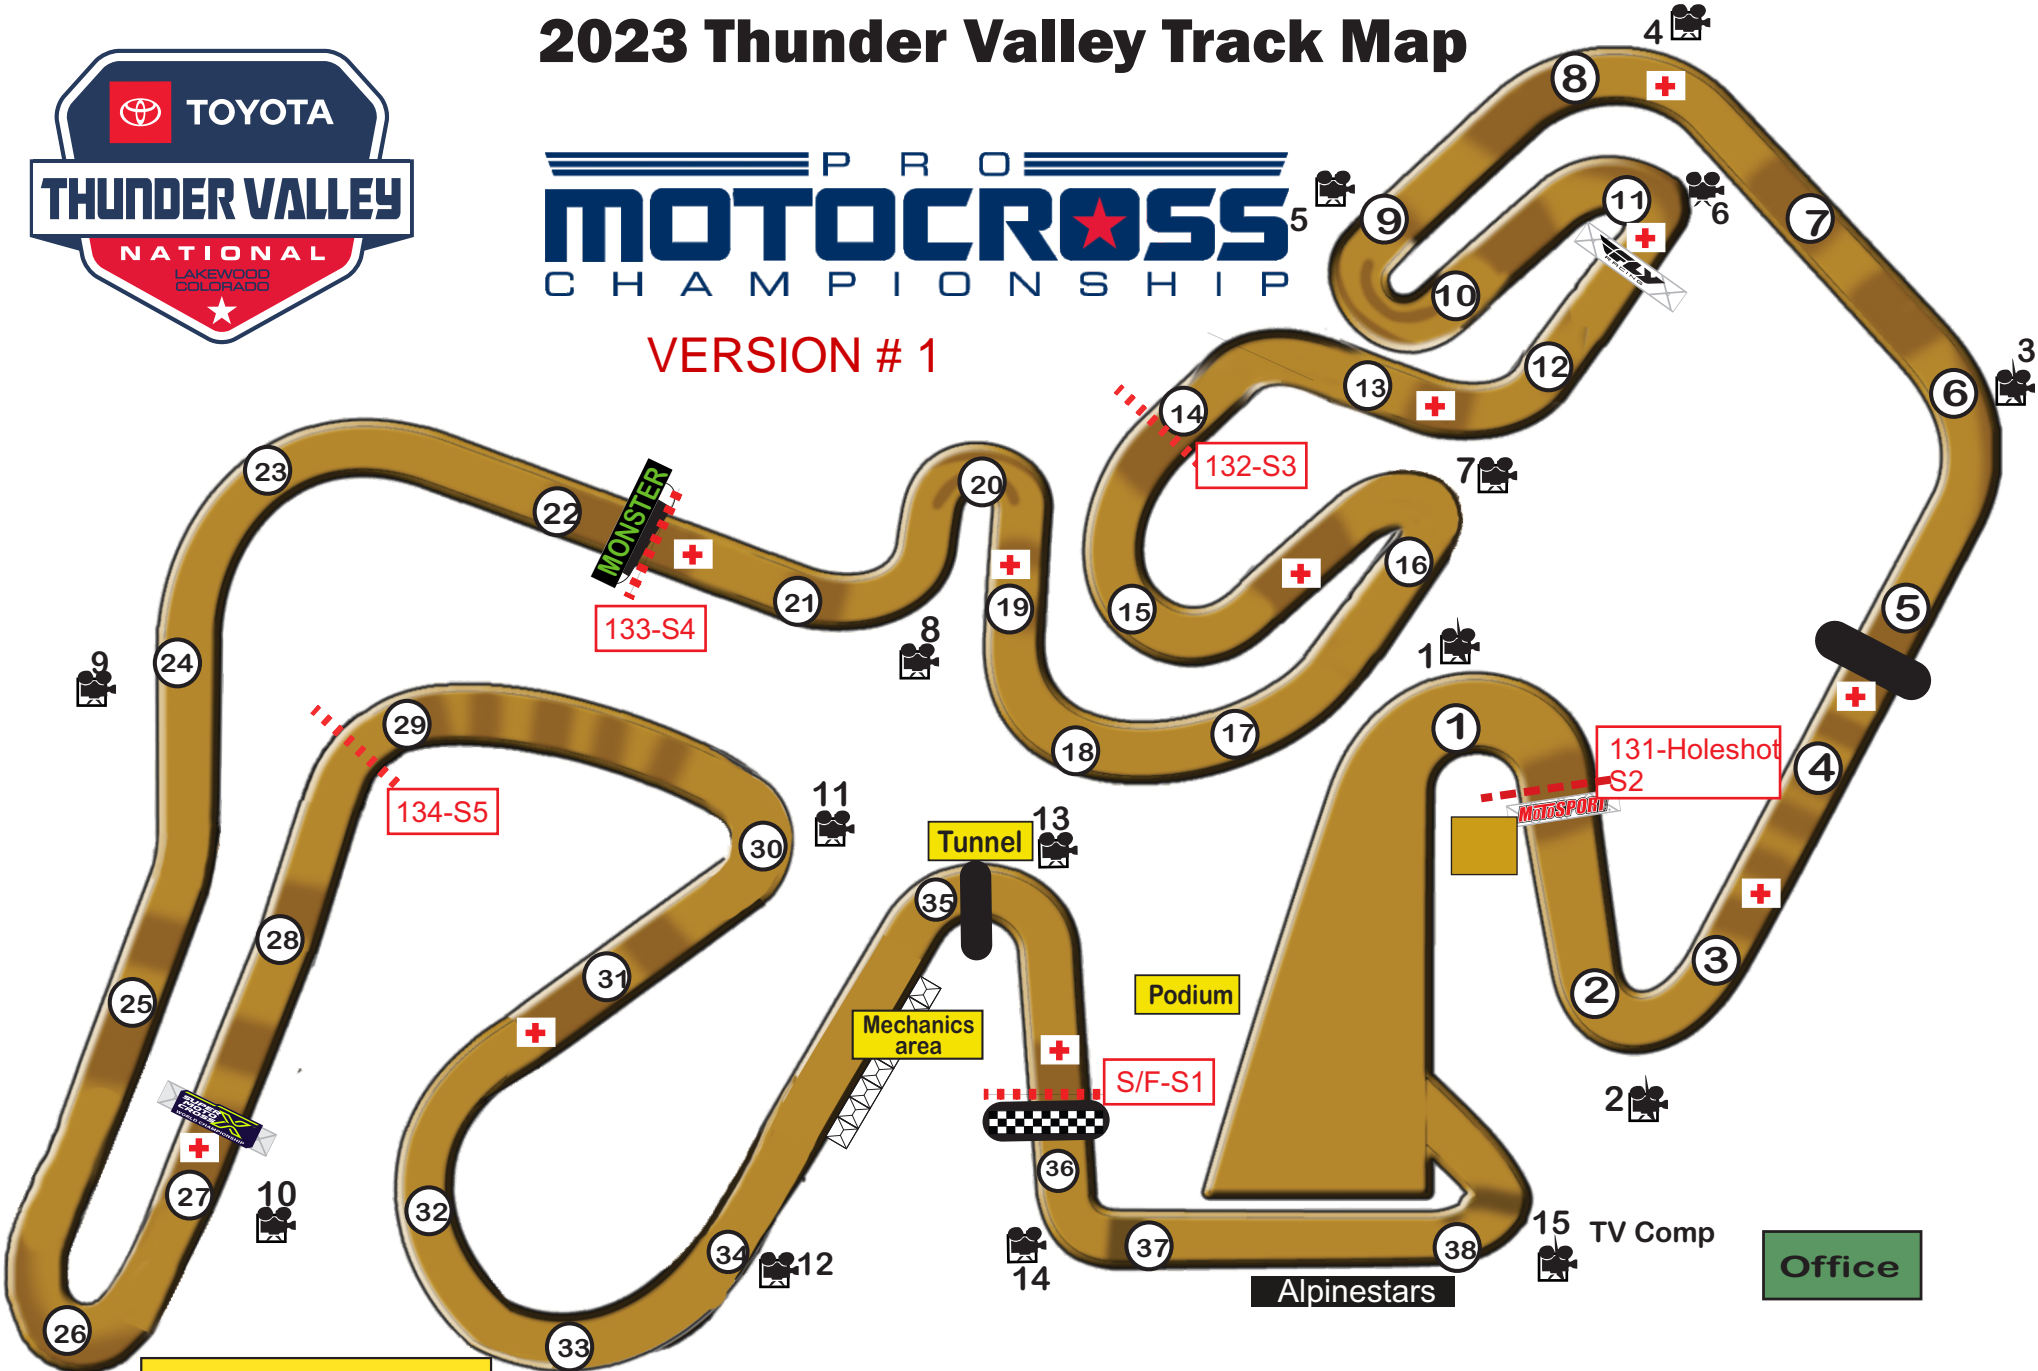

2023 Thunder Valley Track Map

PRO
MOTOCROSS
CHAMPIONSHIP

VERSION # 1

Track Length - 1.24 Miles
Elevation - 6182
Timing Loop
Safety Flag

Office

Paddock Entrance