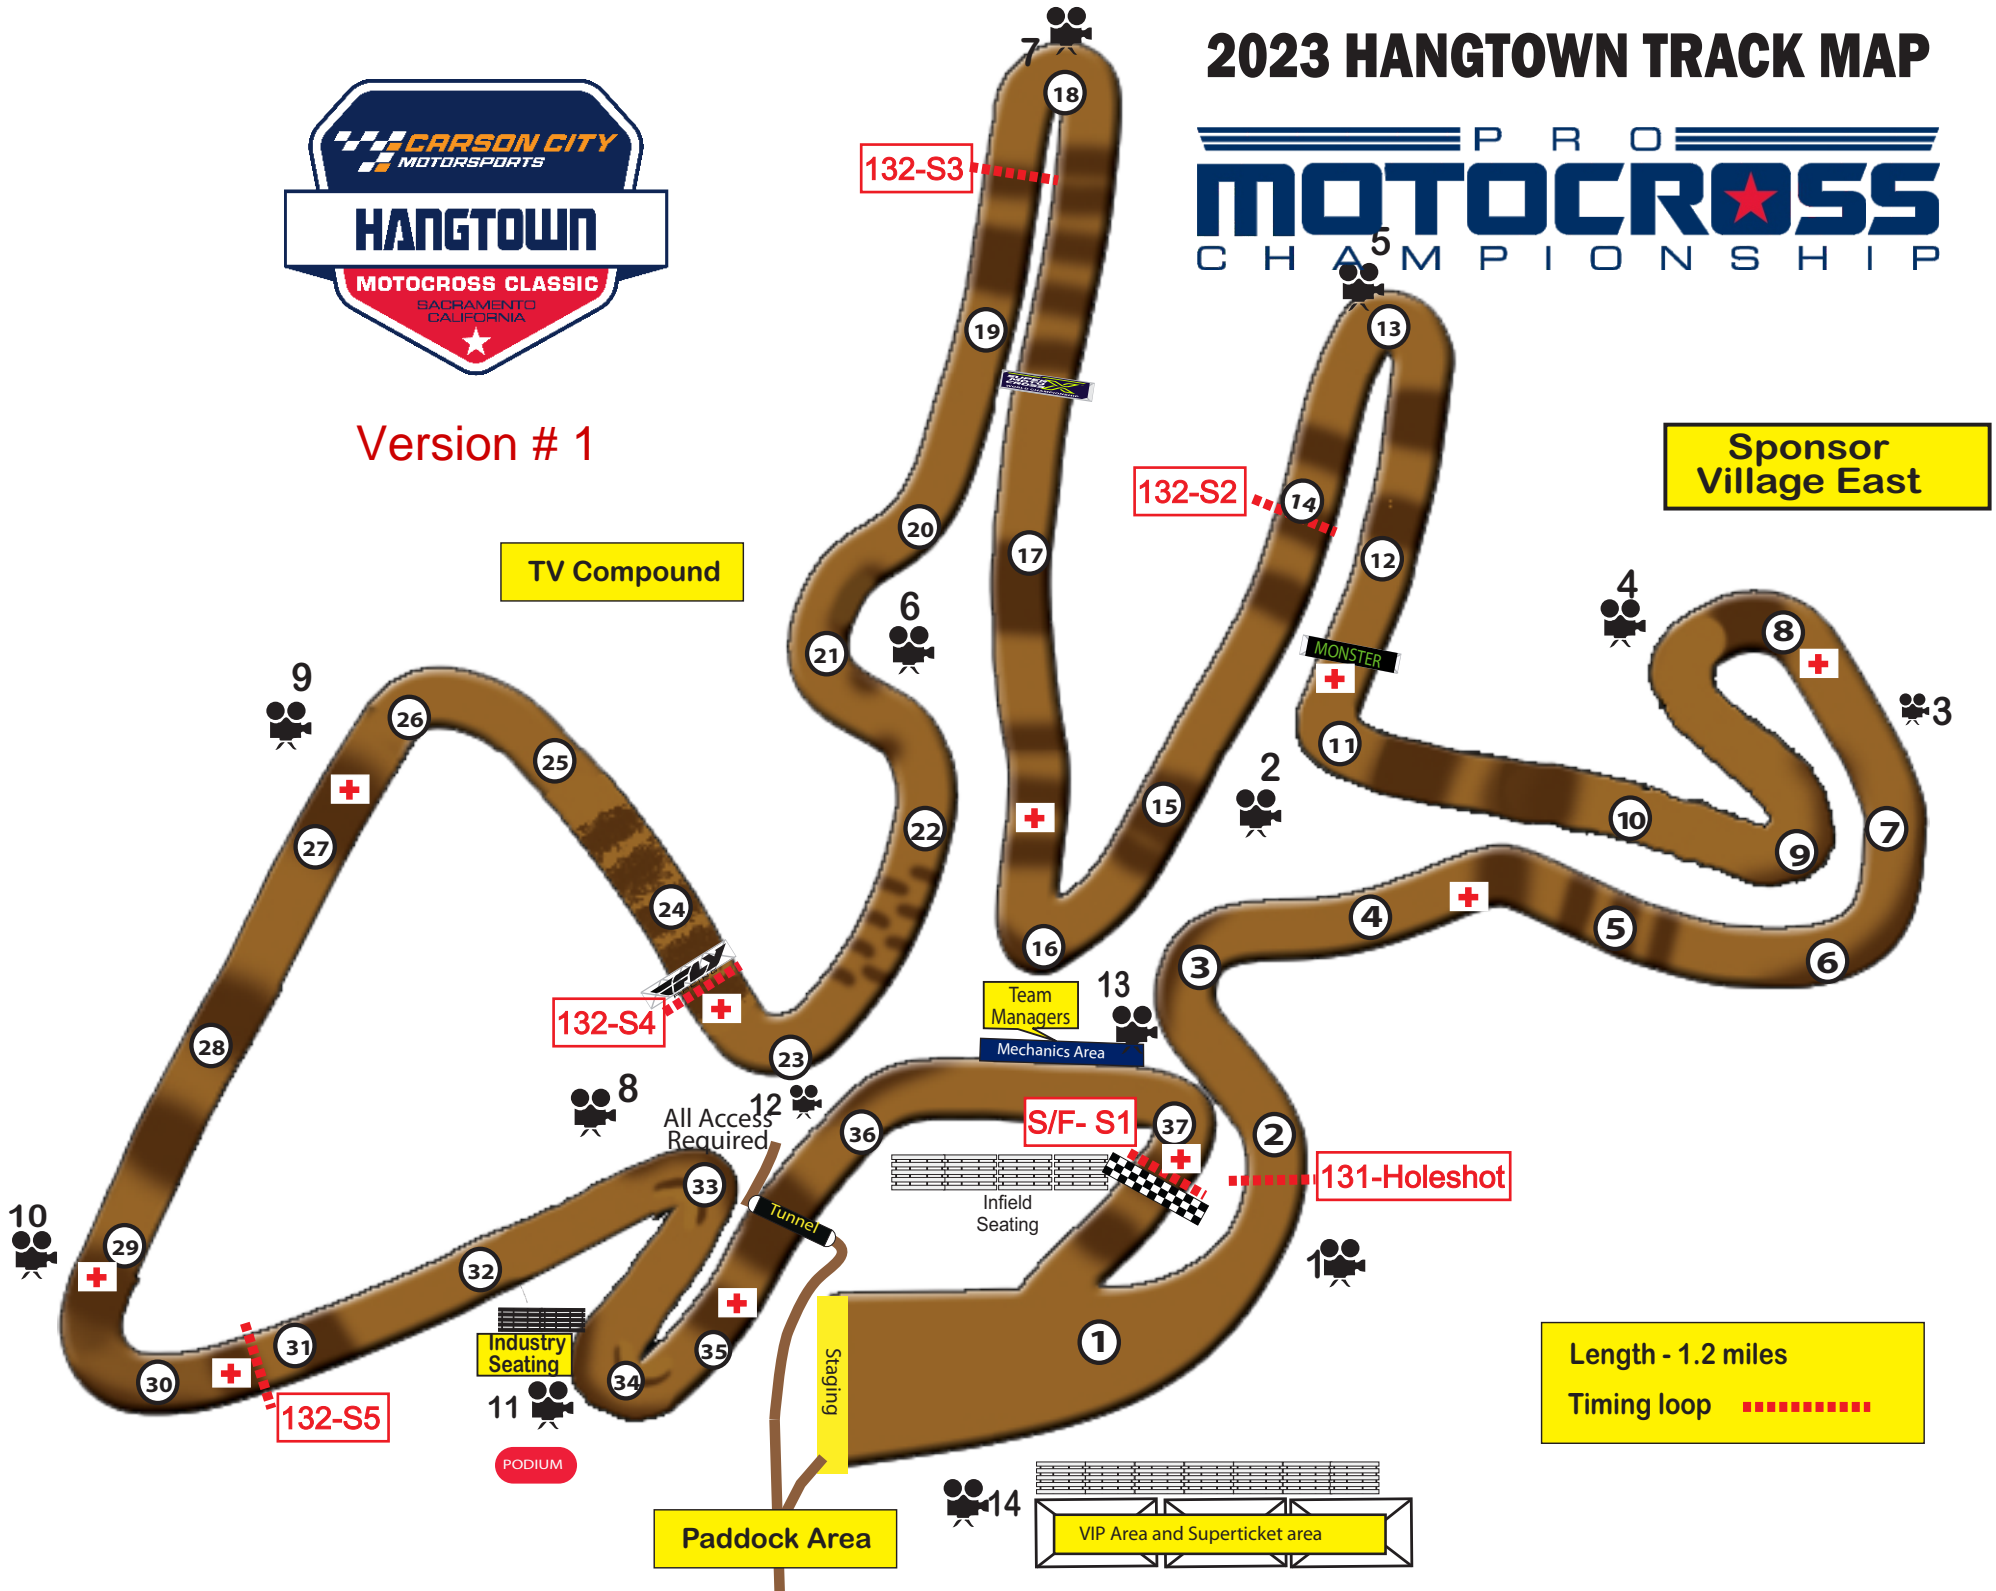

2023 HANGTOWN TRACK MAP

Version # 1

TV Compound

Sponsor Village East

Team Managers
Mechanics Area

All Access Required

Industry Seating

Infield Seating

Paddock Area

VIP Area and Superticket area

Length - 1.2 miles
Timing loop

132-S4

132-S3

132-S2

131-Holeshot

132-S5

S/F- S1

PODIUM

MONSTER

TUNNEL

Staging