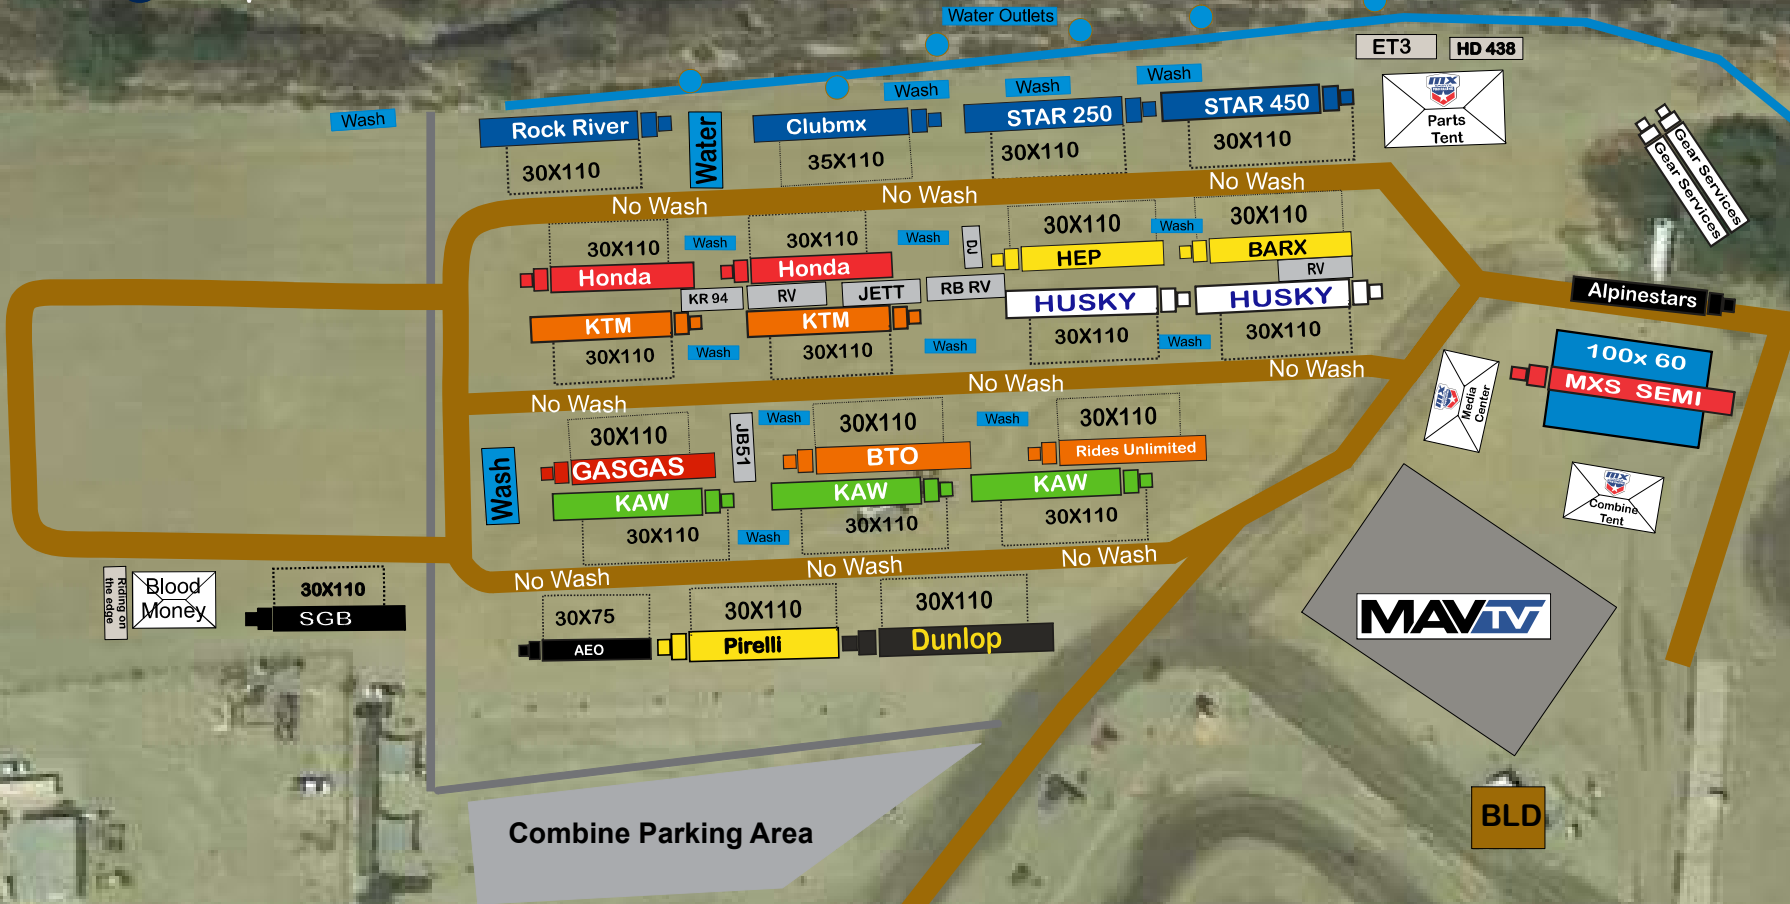

# 2022 Fox Raceway Paddock Parking

FLY Racing

Paddock Parking Thursday 9:00 am for the teams shown above  
All others park Friday at 9:30am.