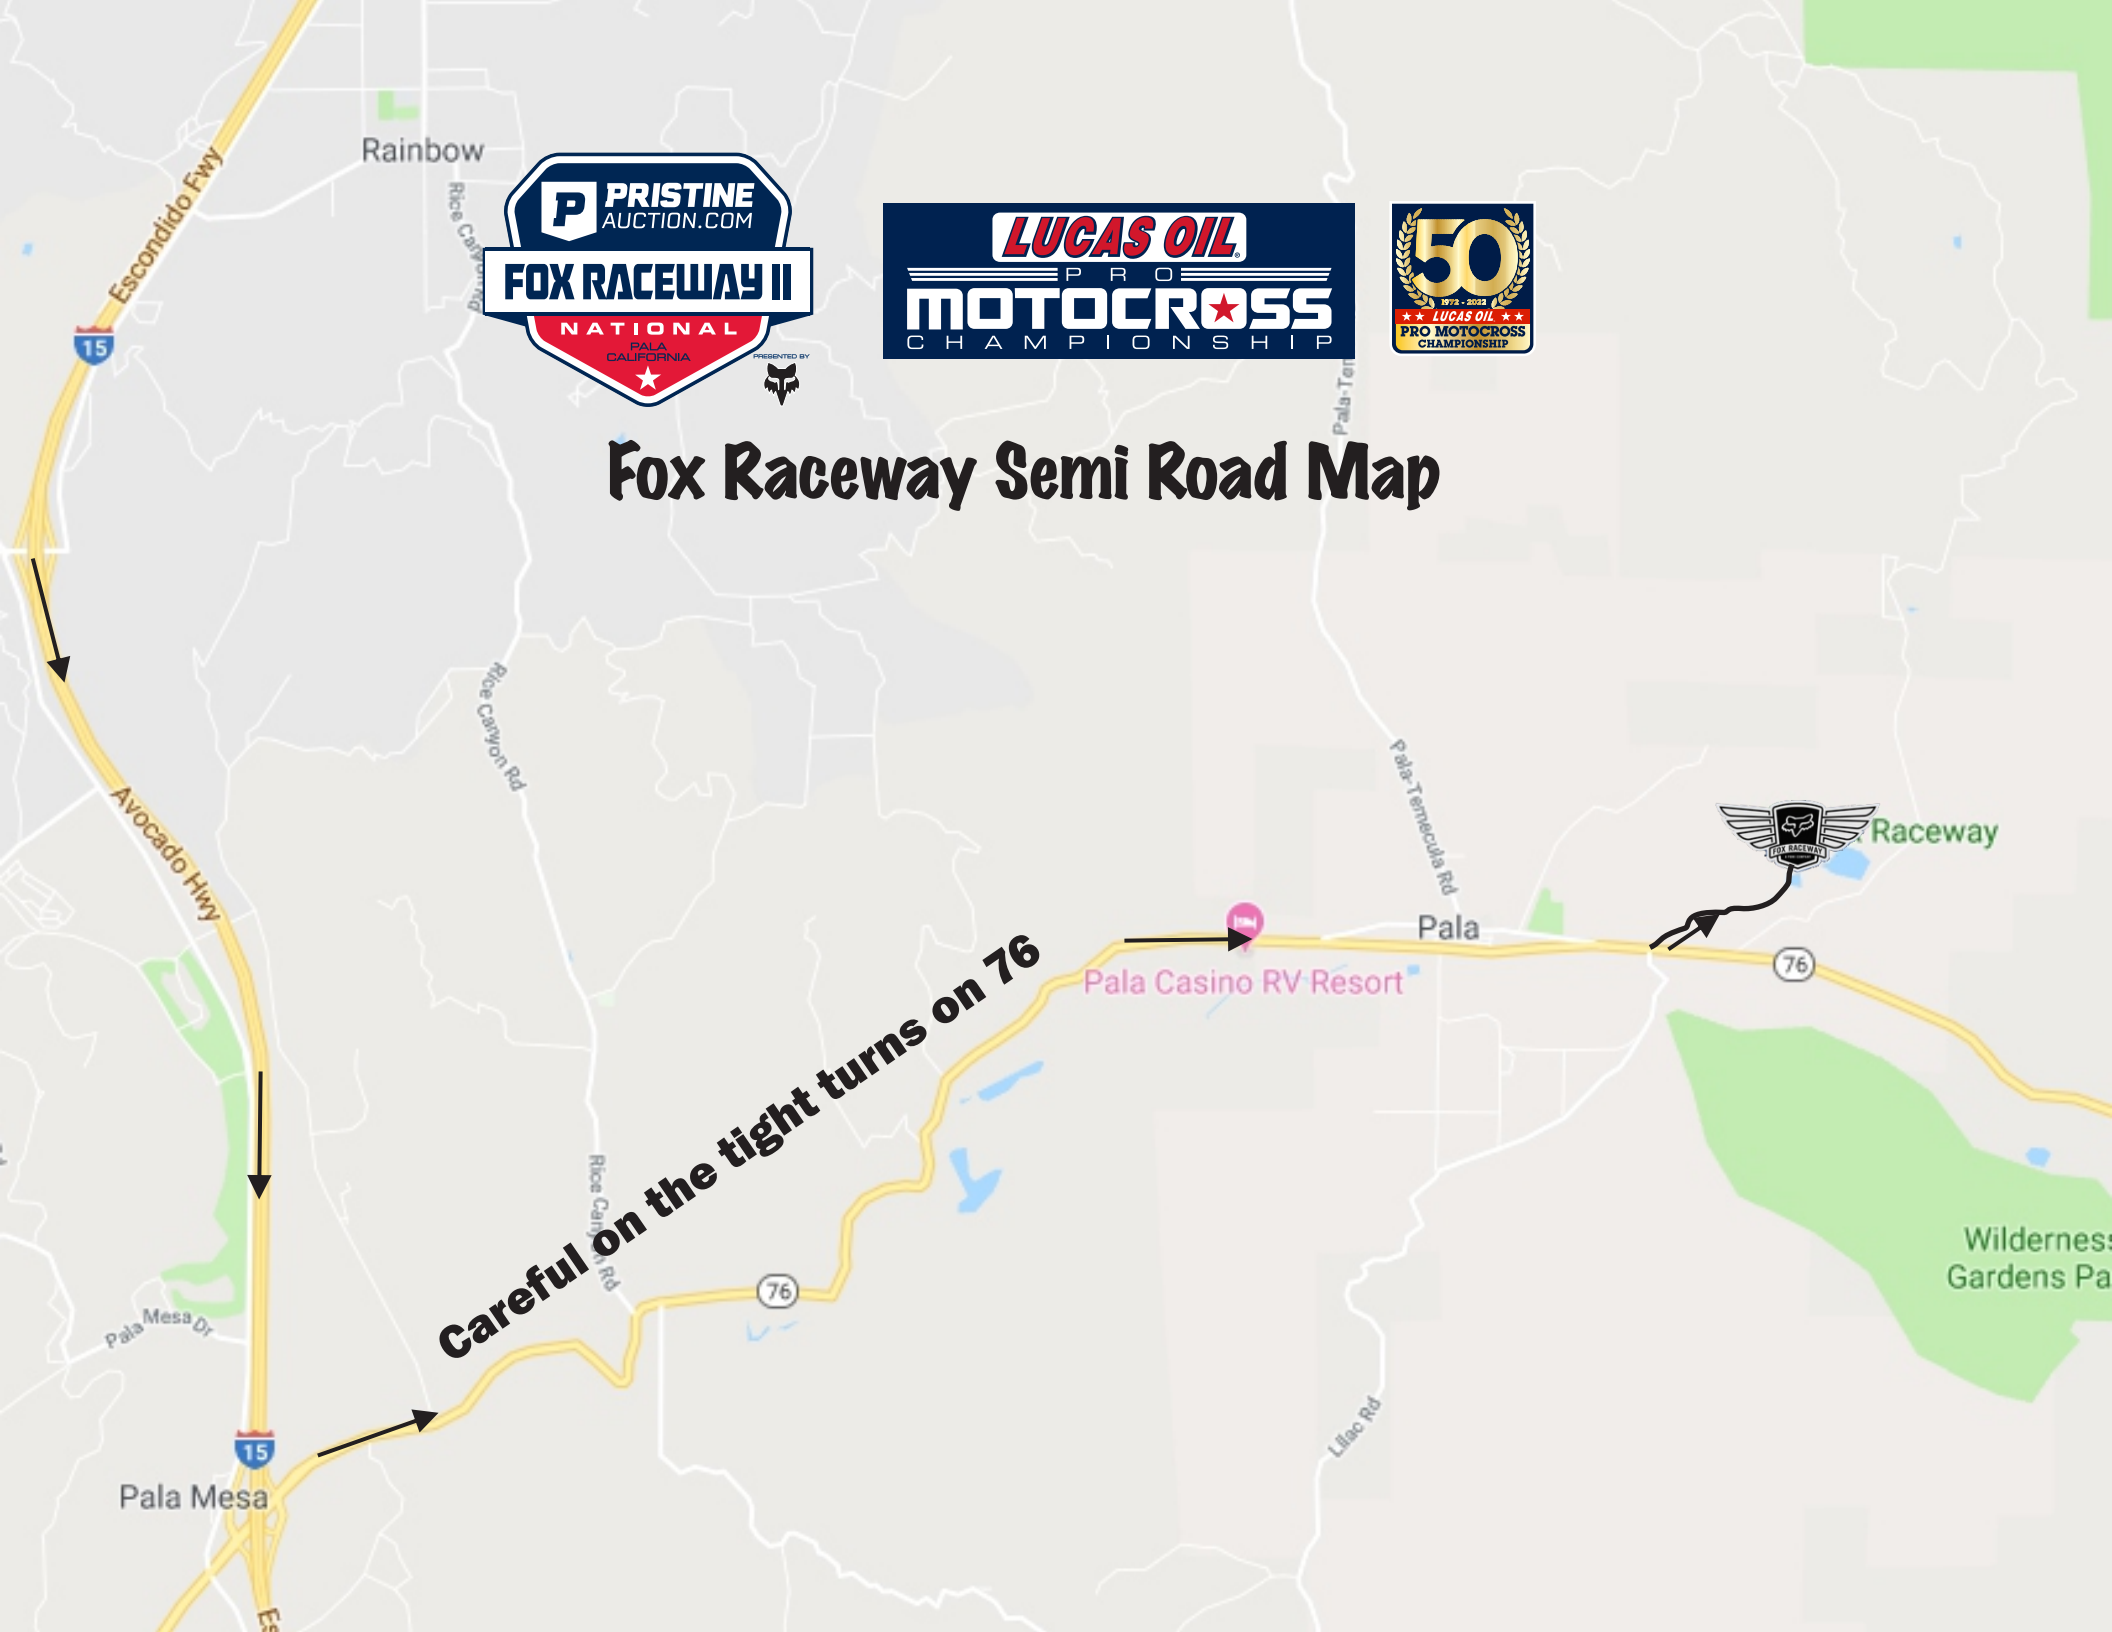

Fox Raceway Semi Road Map

Careful on the tight turns on 76

Raceway

Pala Casino RV Resort

Wilderness Gardens Pa