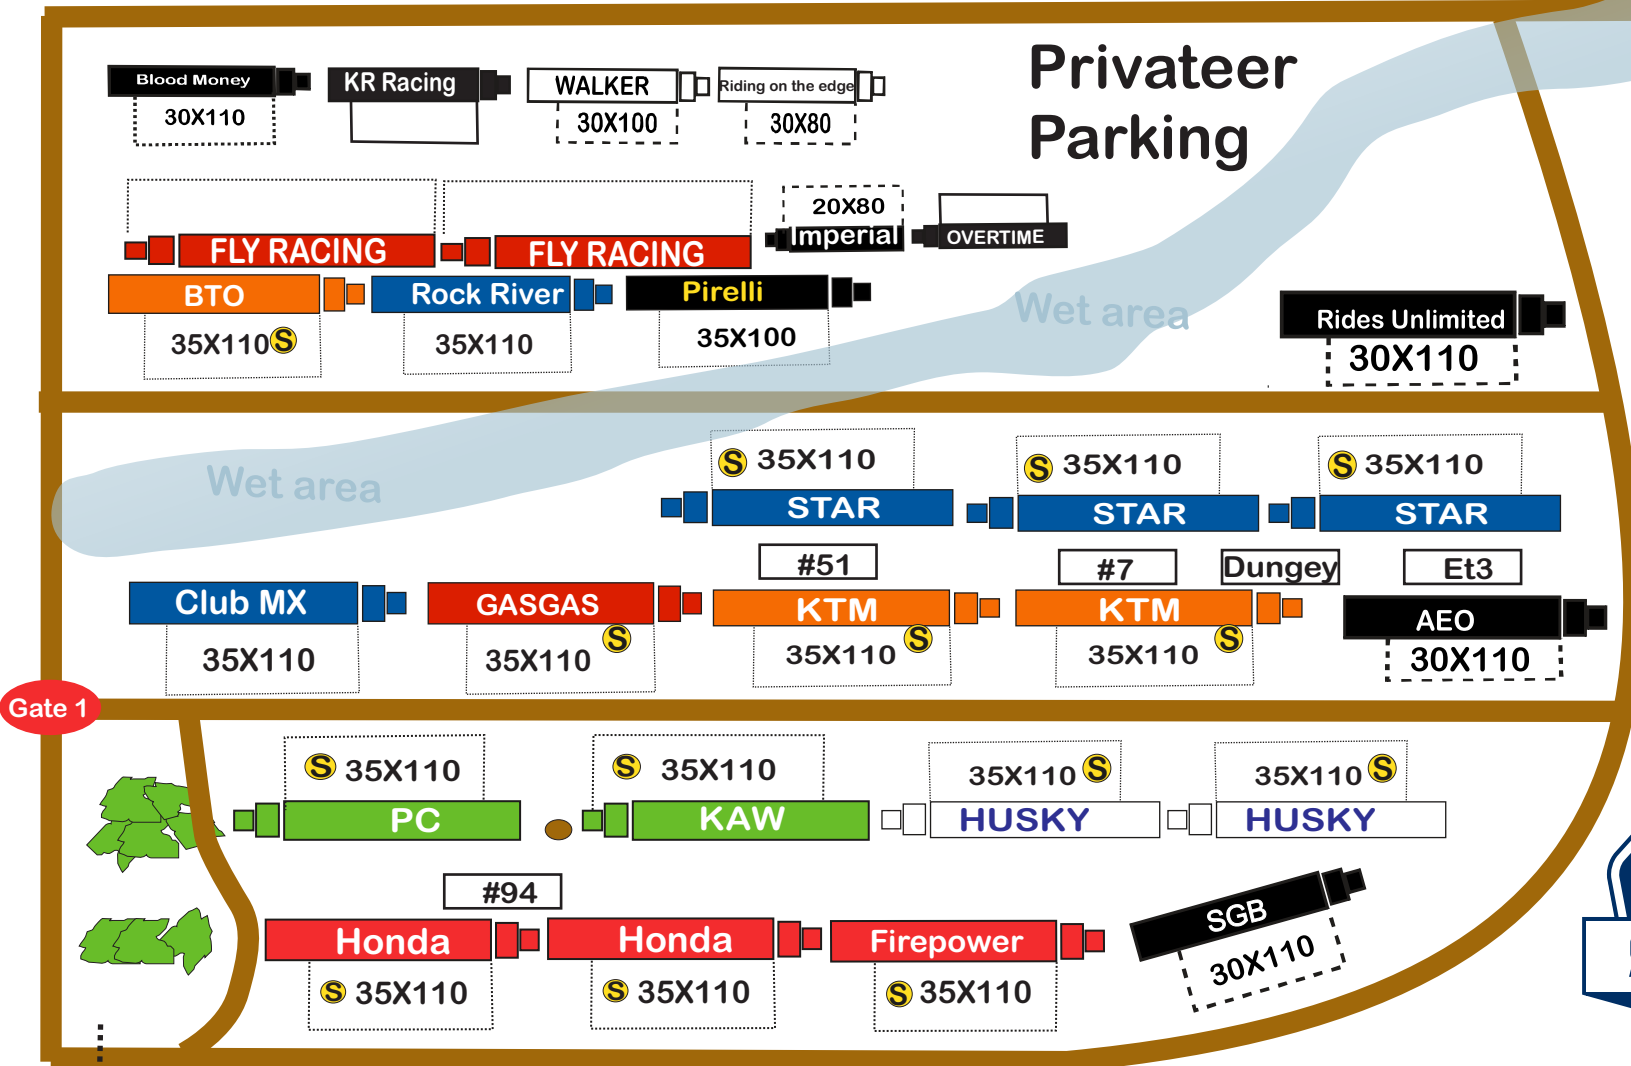

2022 Spring Creek Paddock Parking Map

Gate D

MXS SEMI
100x60

Media Center

HEP (35X110), BARX (35X110)

DUNLOP
85x30