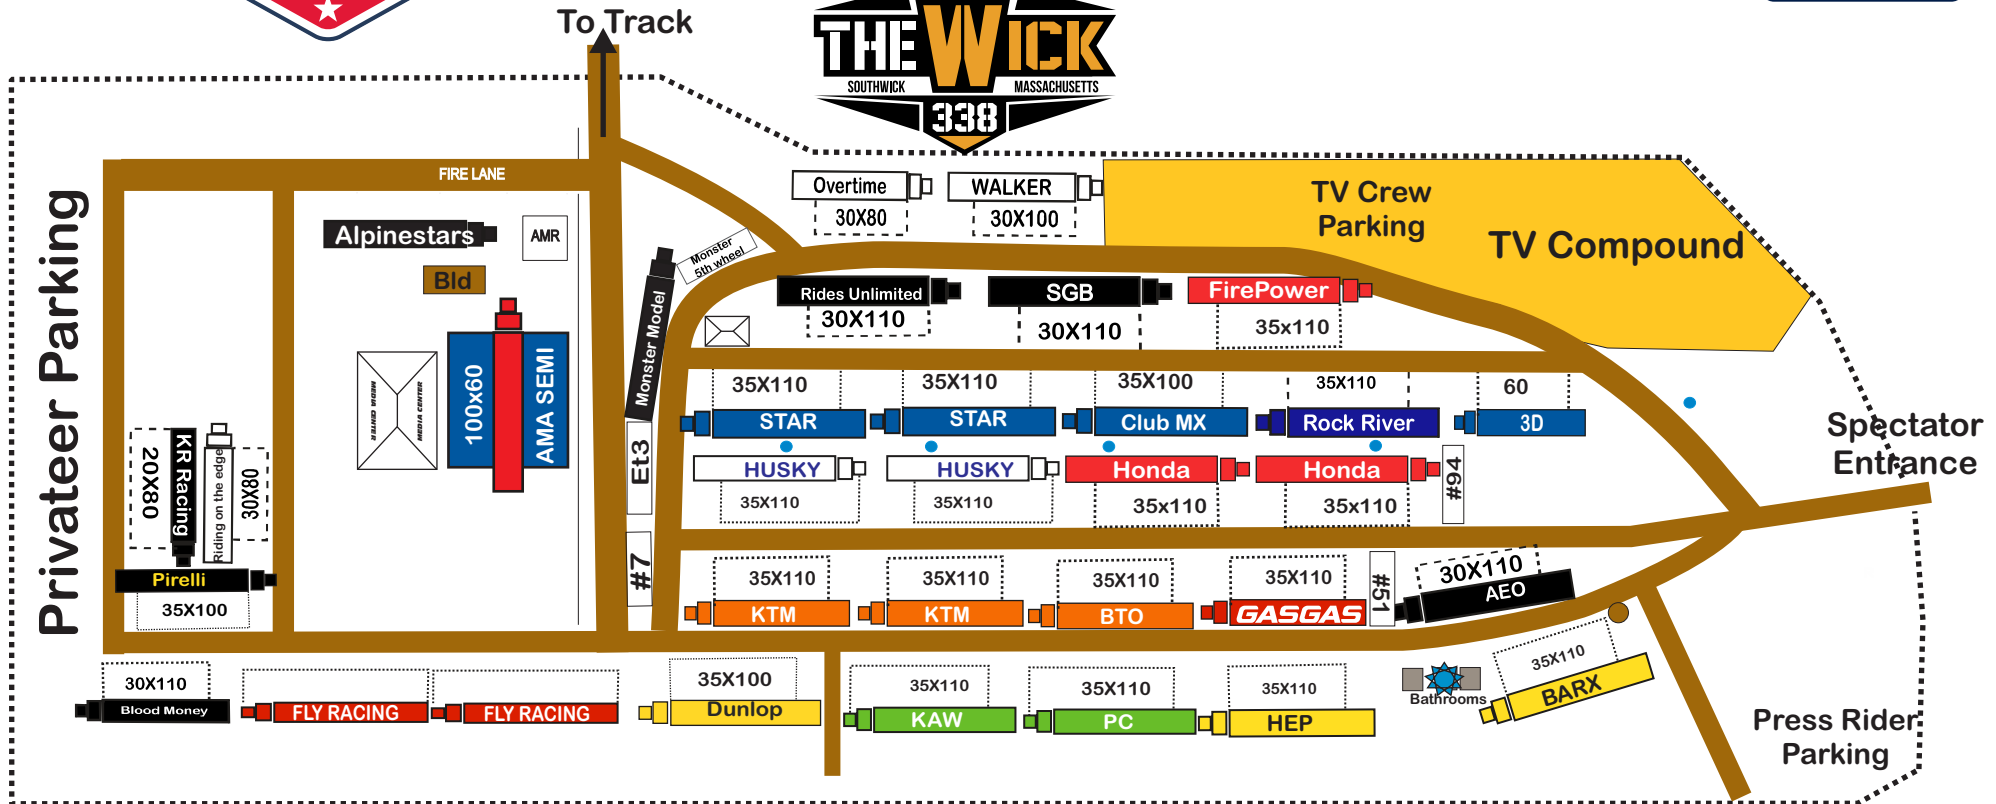

2022 SOUTHWICK PADDOCK PARKING MAP

Team Parking - Thursday 9:00am - must be a registered team
Privateer riders will start parking Friday at 9:30am

Pro Entrance
From Rental Cars