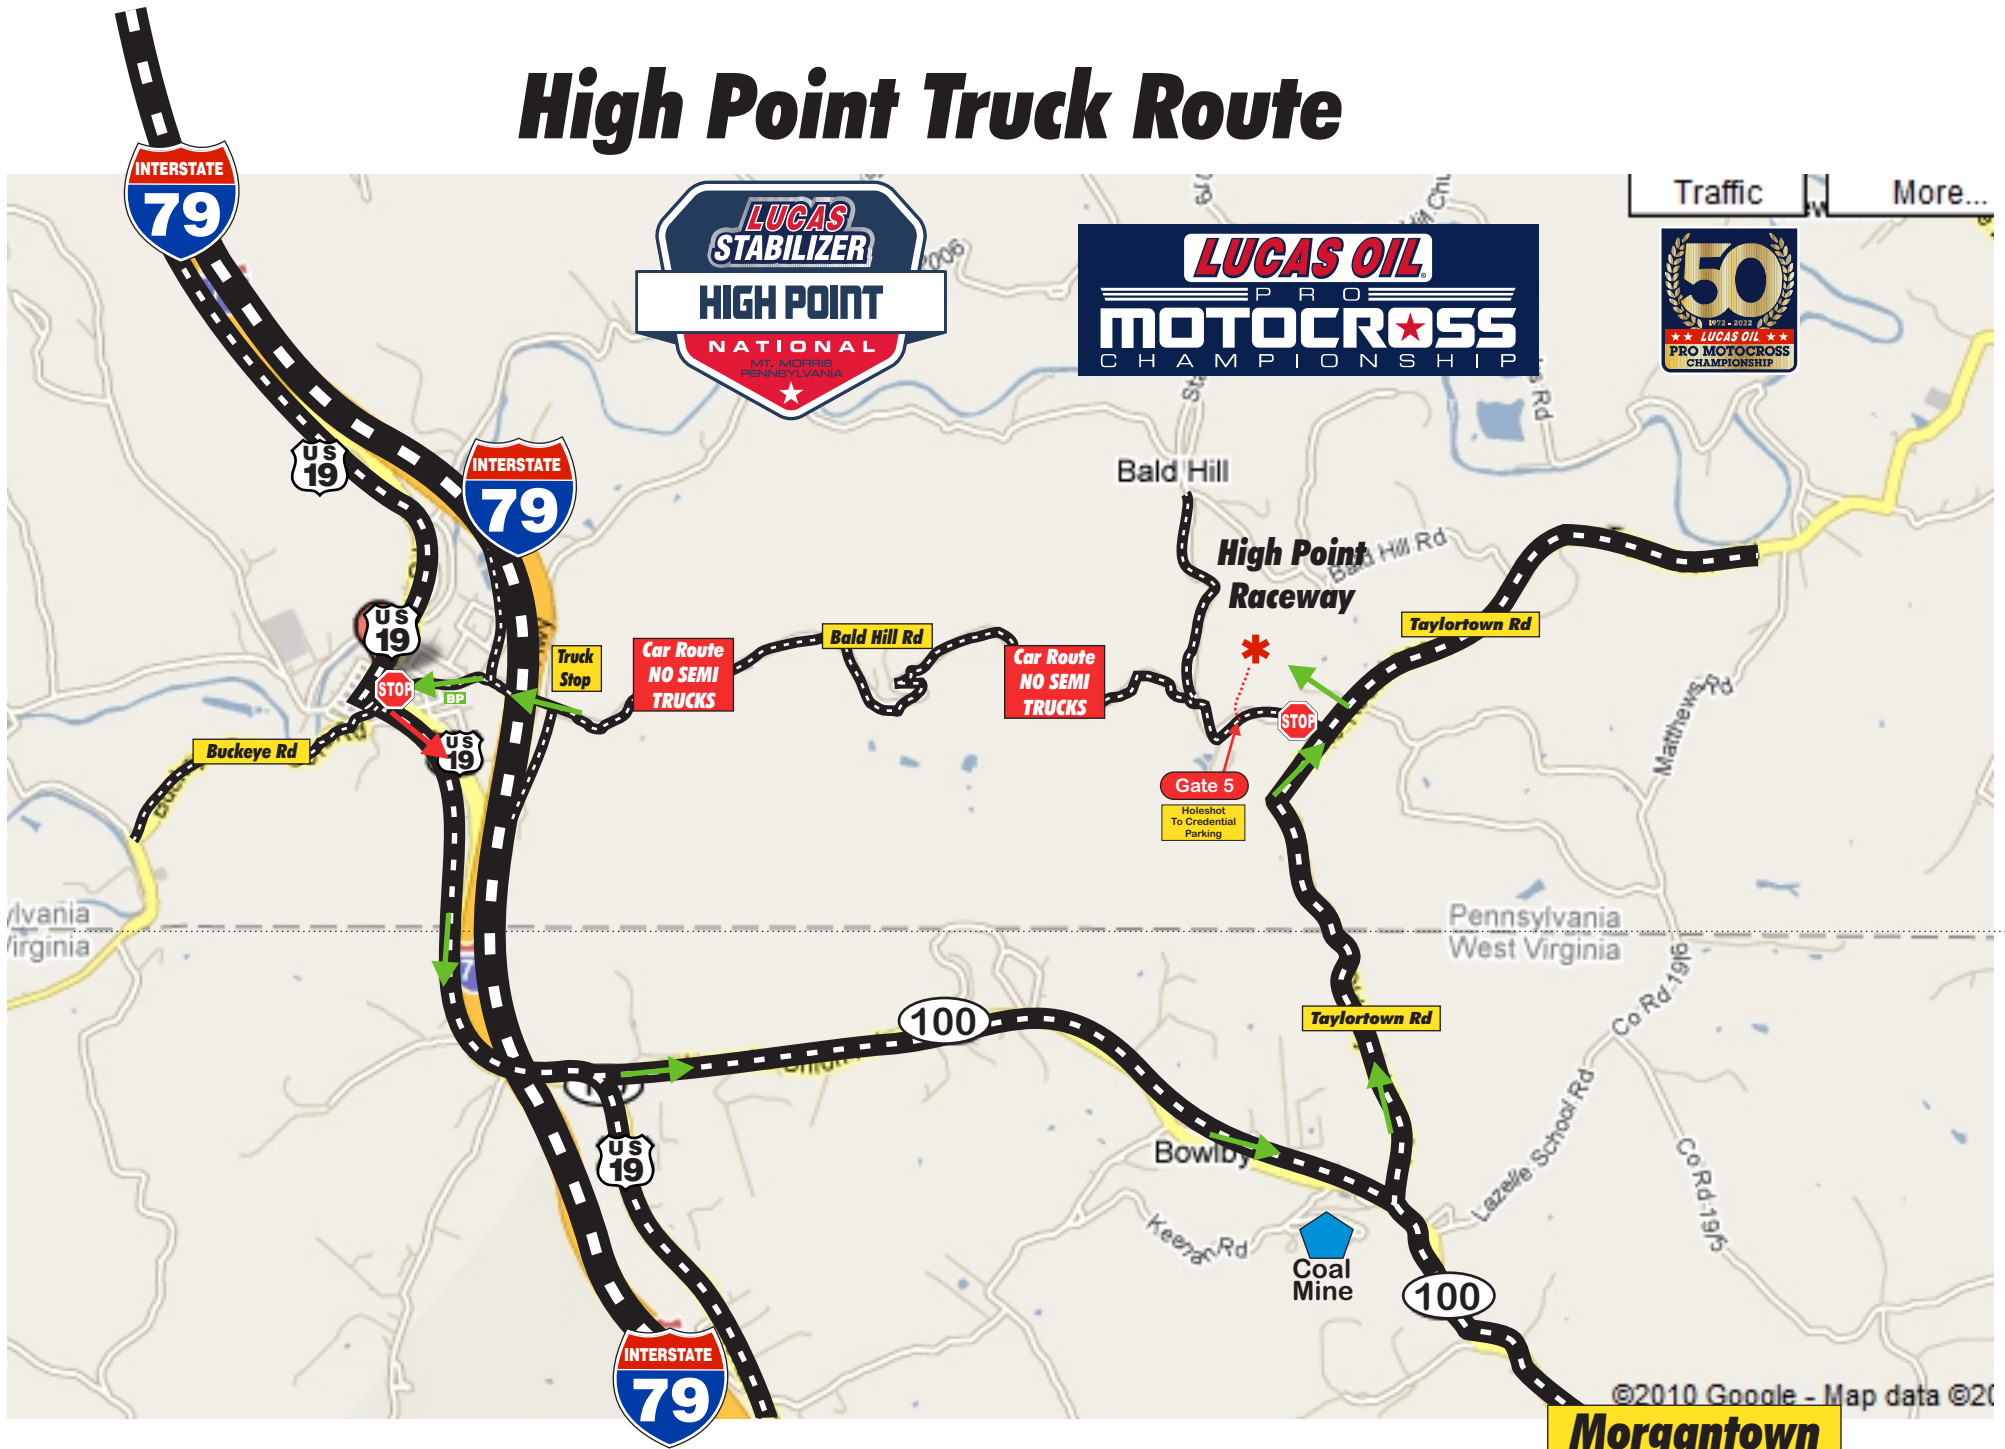

High Point Truck Route

©2010 Google - Map data ©20

Morgantown

RT 100 to US 19, Go Left to Morgantown