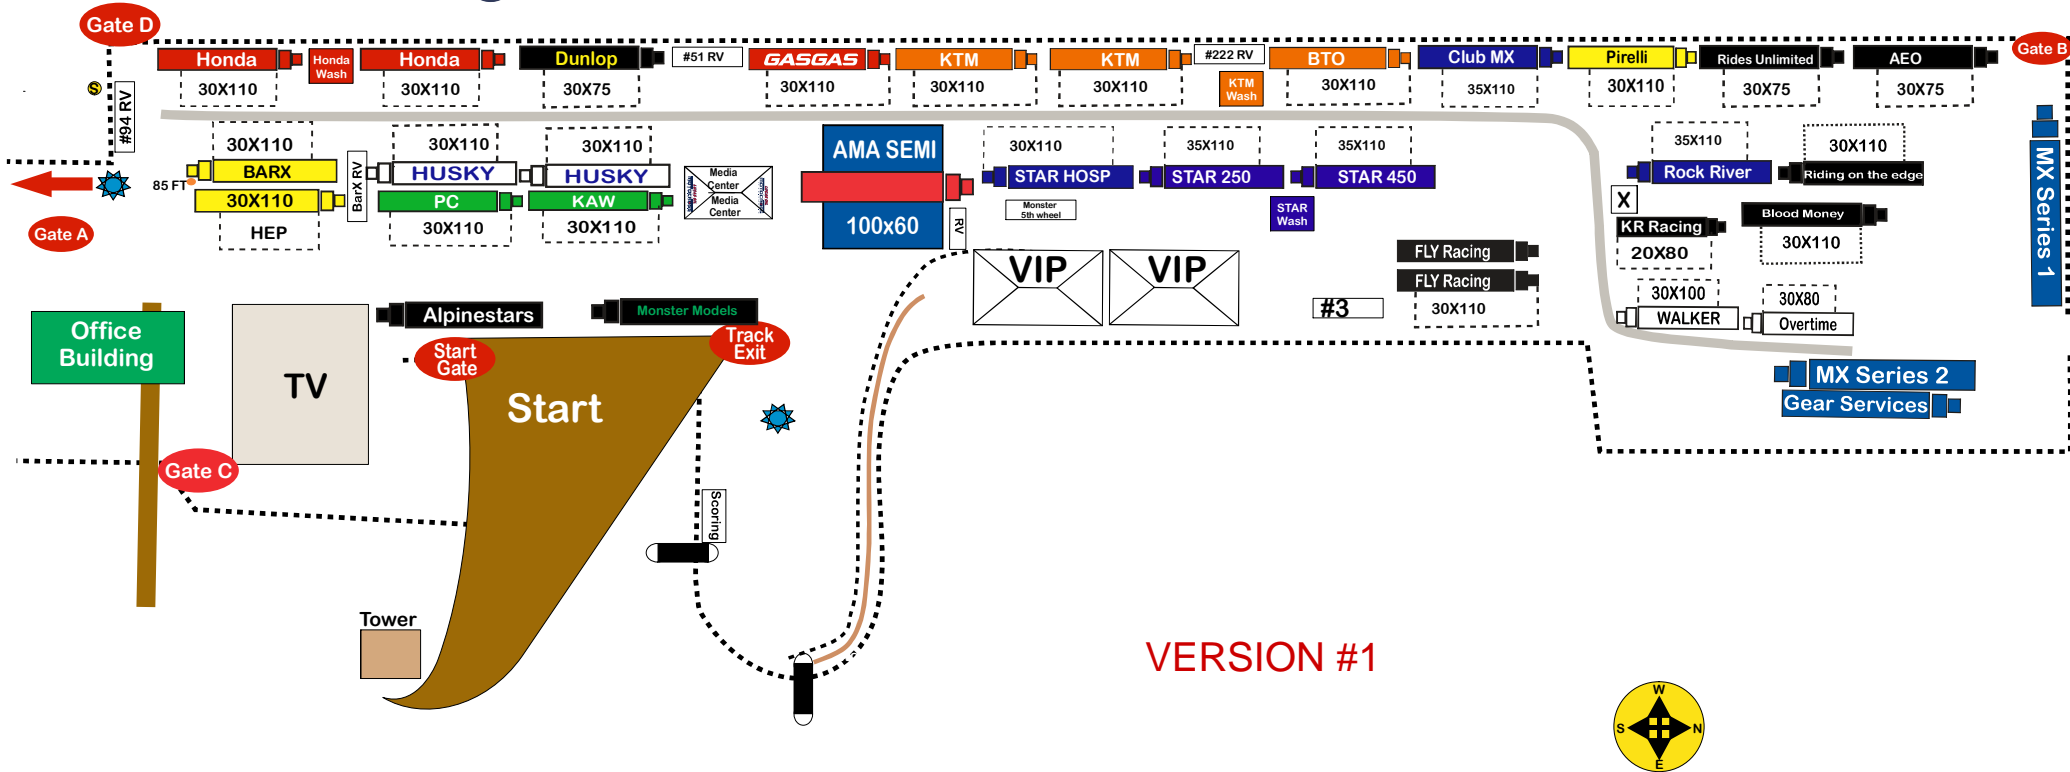

2022 Thunder Valley Paddock Parking

VERSION #1

Will Call - 1/4 Mile down Rooney road on Left