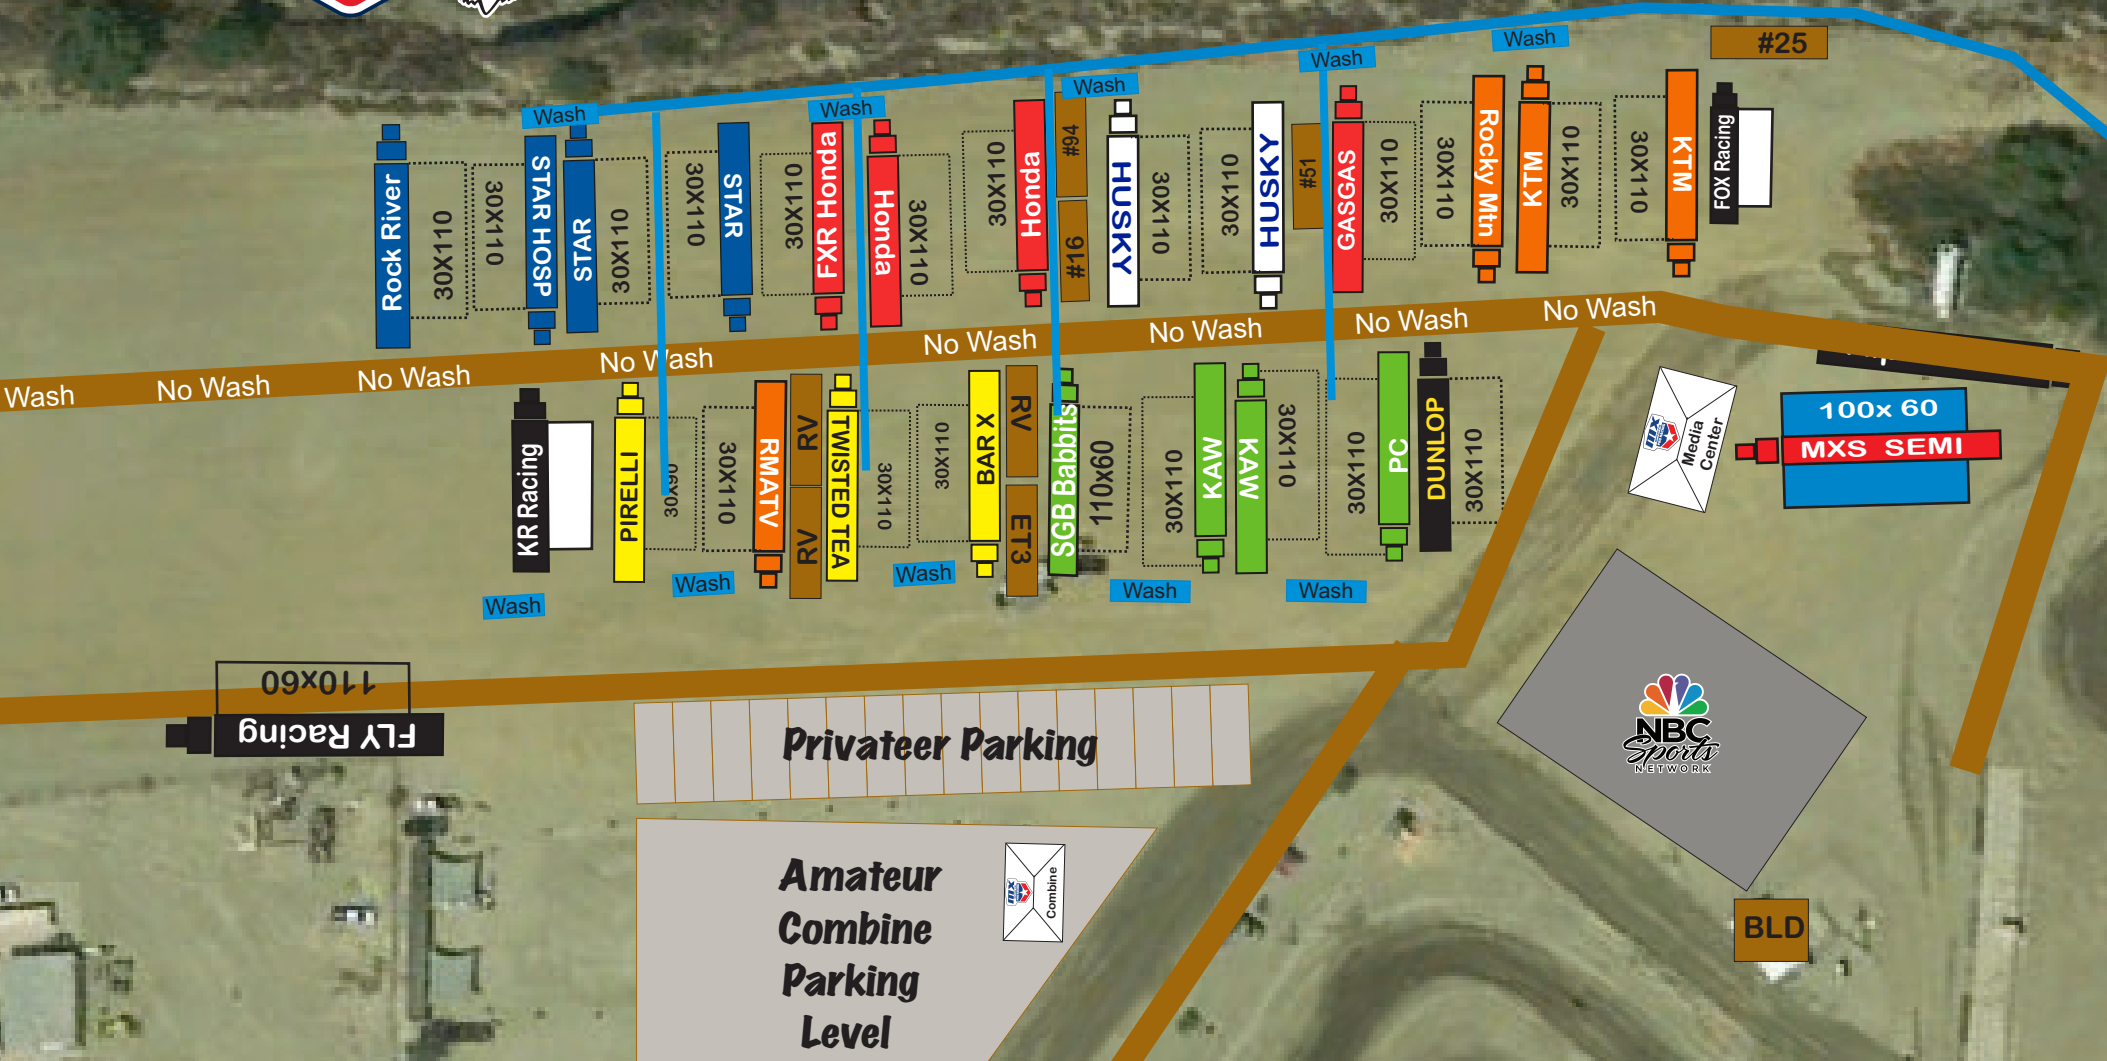

2021 Fox Raceway Paddock Parking

Amateur Combine parking Thursday 12:00pm
Pro Paddock Parking Team parking Thursday 9:00am to 6:00pm
All others park Friday at 9:30am.