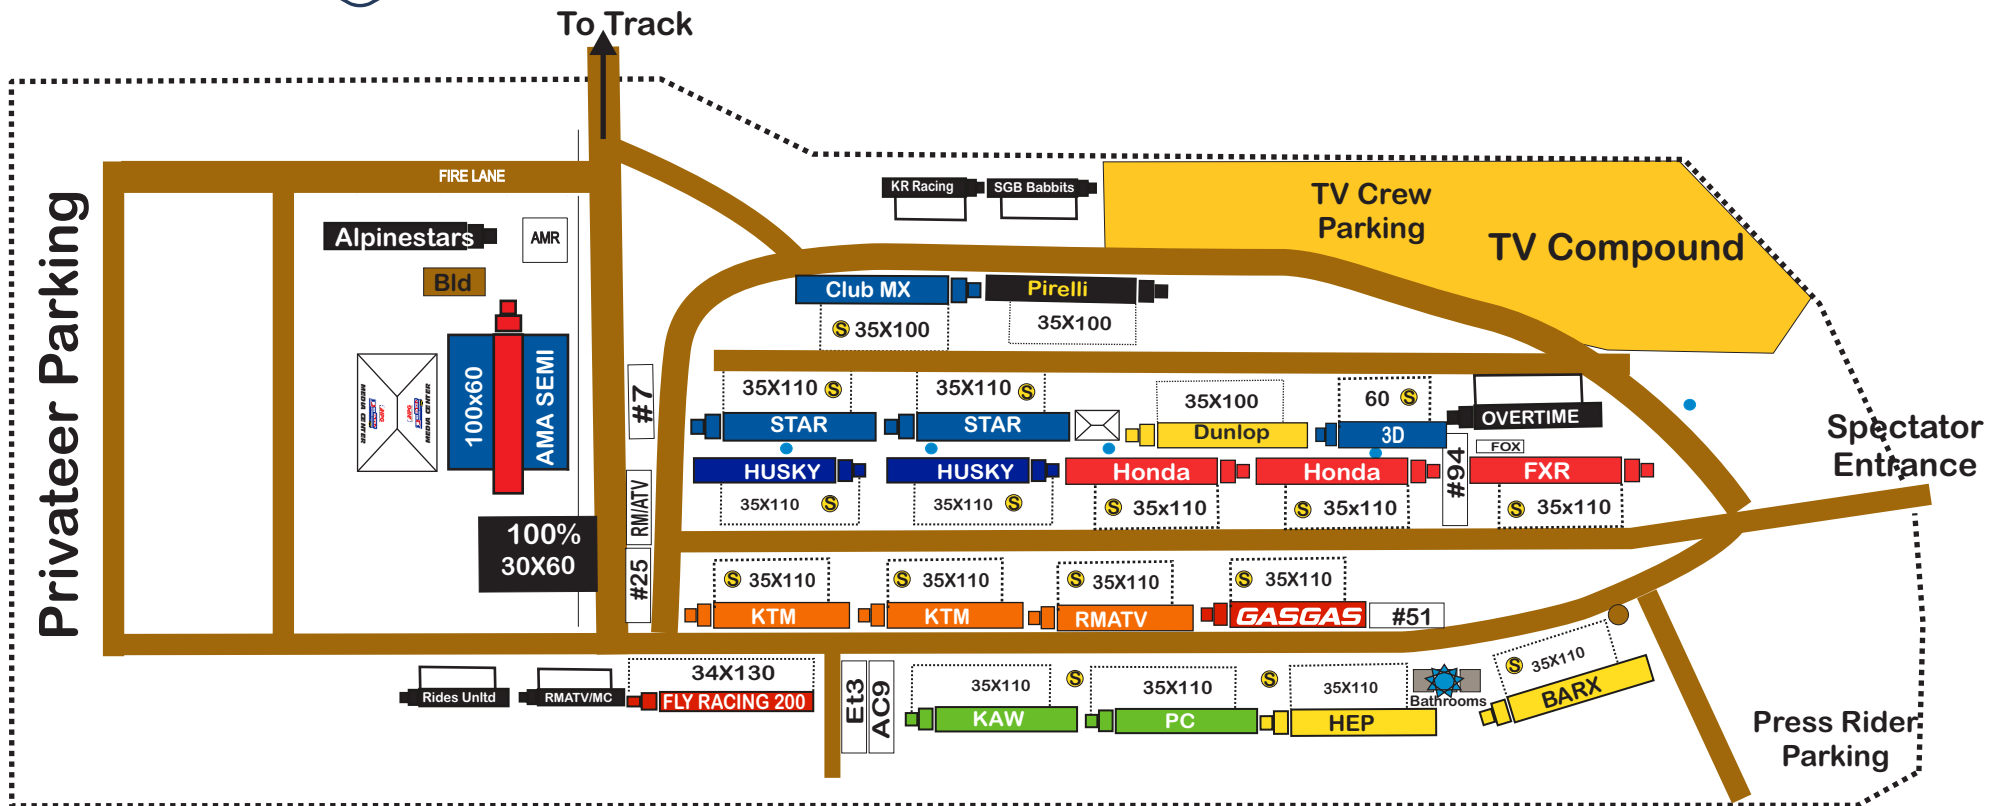

2021 SOUTHWICK PADDOCK PARKING MAP

Due to the storm forecast, parking times are adjusted as follows
 Team Parking - Thursday 9:00am - must be a registered team
 Privateer riders will park Thursday at 12:00pm to 5:00pm
 and Friday at 9:30am

Pro Entrance
 From Rental Cars