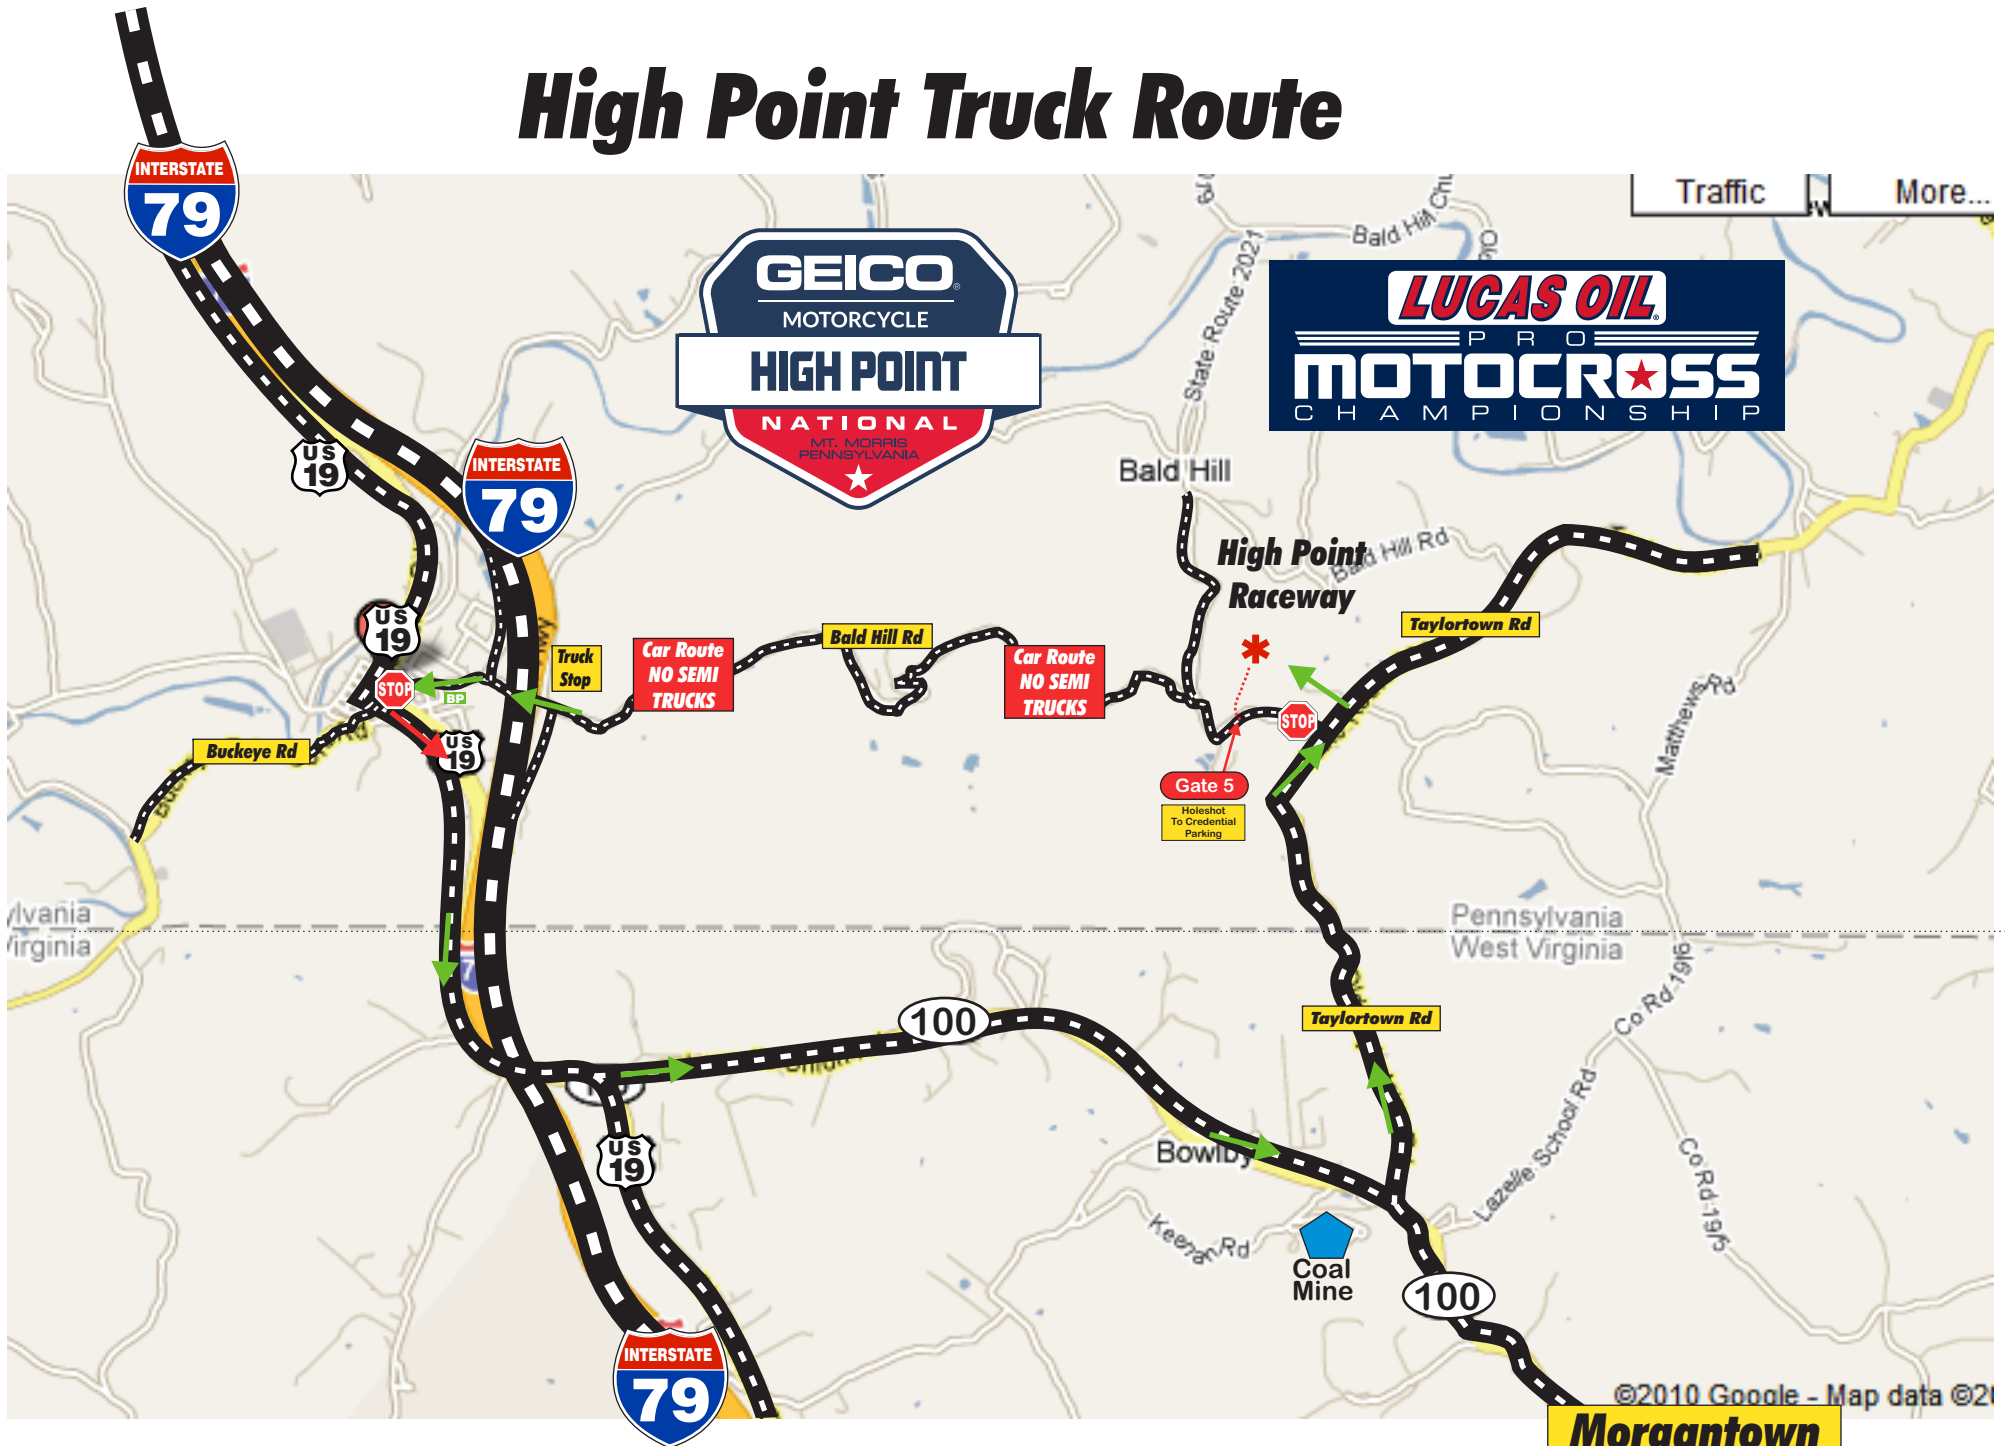

High Point Truck Route

©2010 Google - Map data ©21
Morgantown
RT 100 to US 19, Go Left to Morgantown