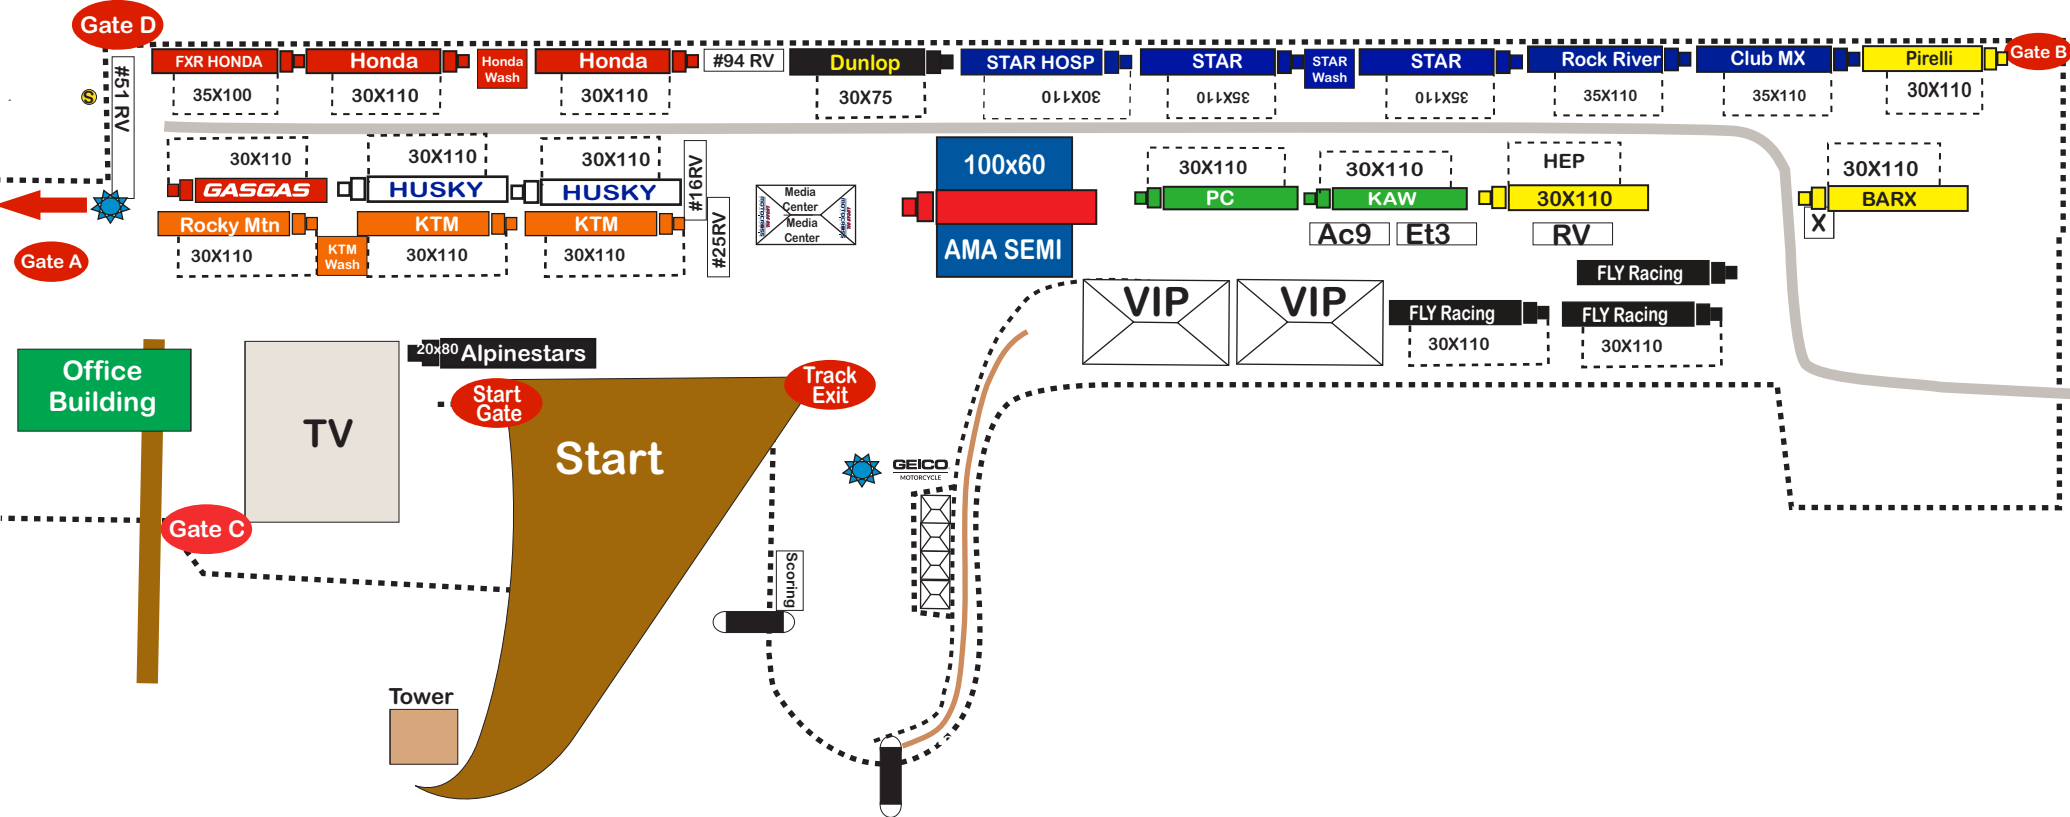

# 2021 Thunder Valley Paddock Parking

Will Call - 1/4 Mile on Left