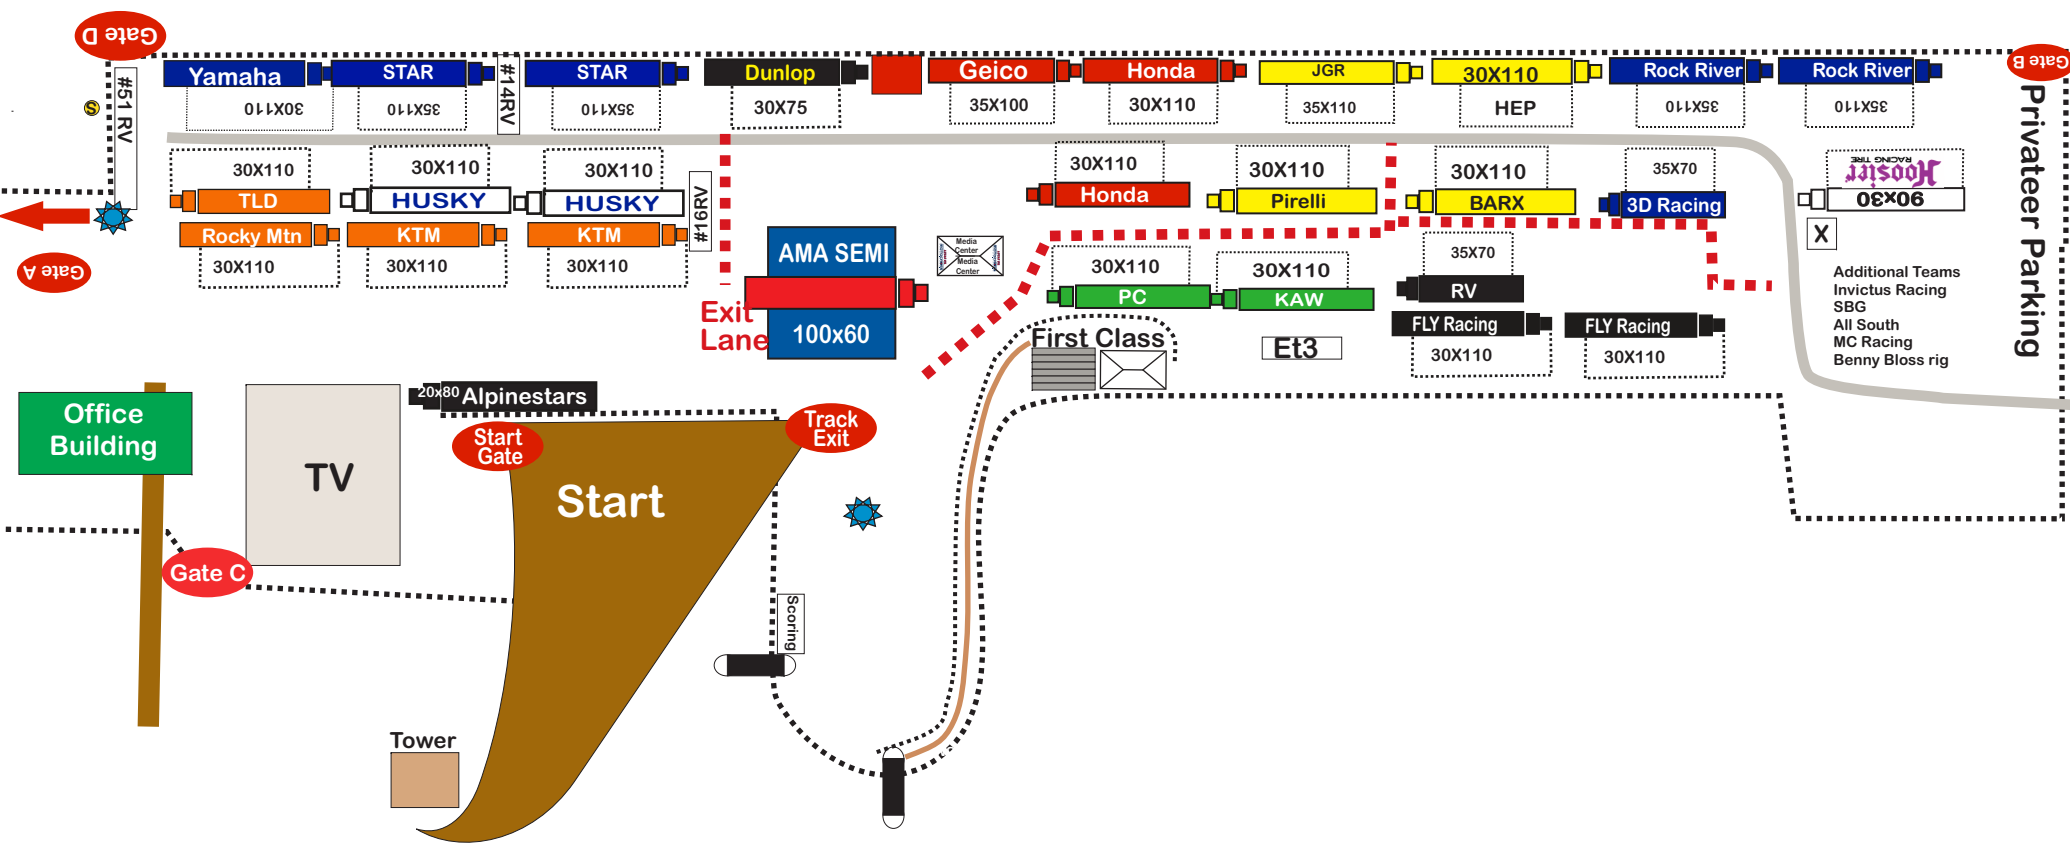

2020 Thunder Valley Paddock Parking

Will Call - 1/4 Mile on Left