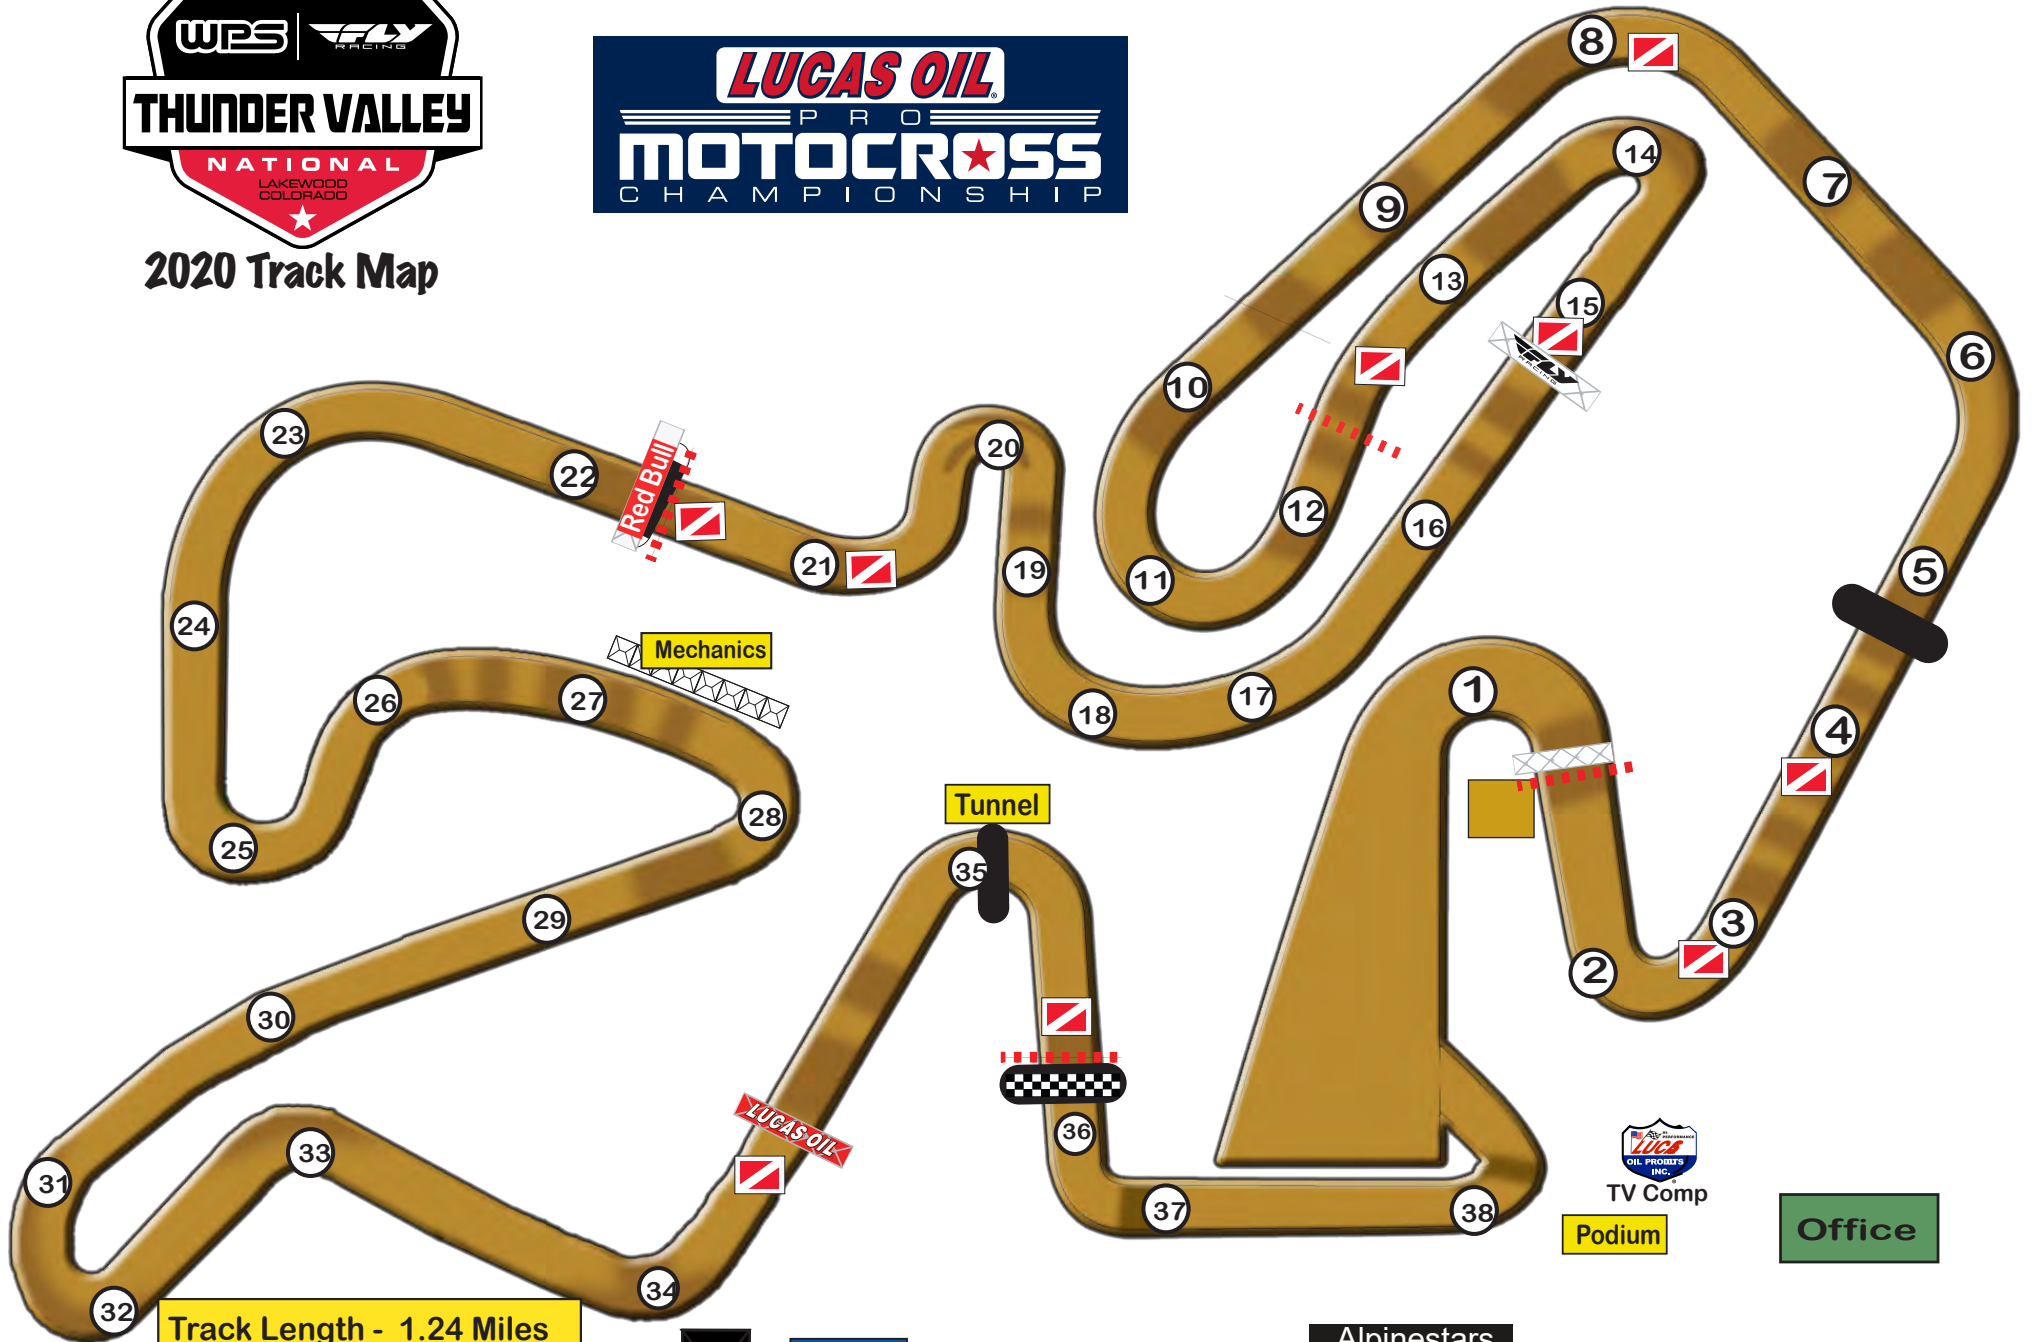

2020 Track Map

Track Length - 1.24 Miles
Elevation - 6182
Timing Loop
Safety Flag

AMA SEM
100x60

Alpinestars

TV Comp
Podium
Office

Paddock Entrance