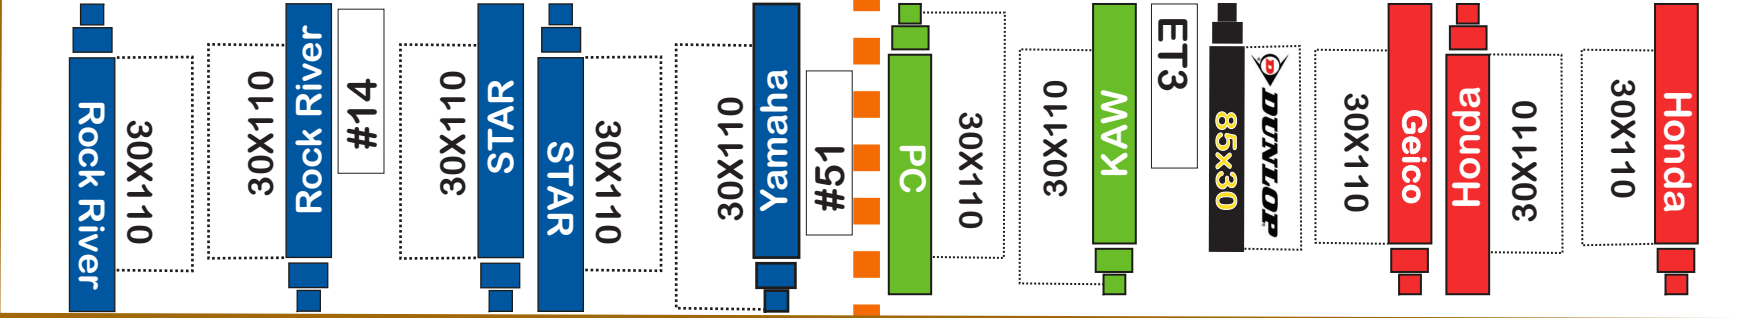

# 2020 WW Ranch Paddock Parking

Alpinestars

Flush

Parking - Friday 9:00am