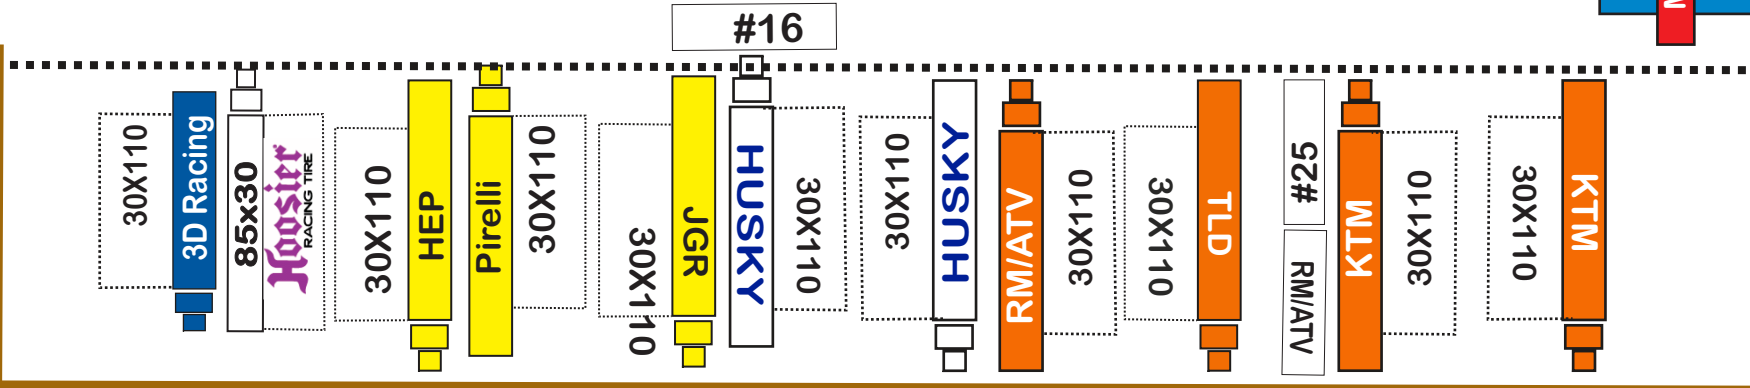

# 2020 WW Ranch Paddock Parking

Alpinestars

Flush

Parking - Friday 9:00am