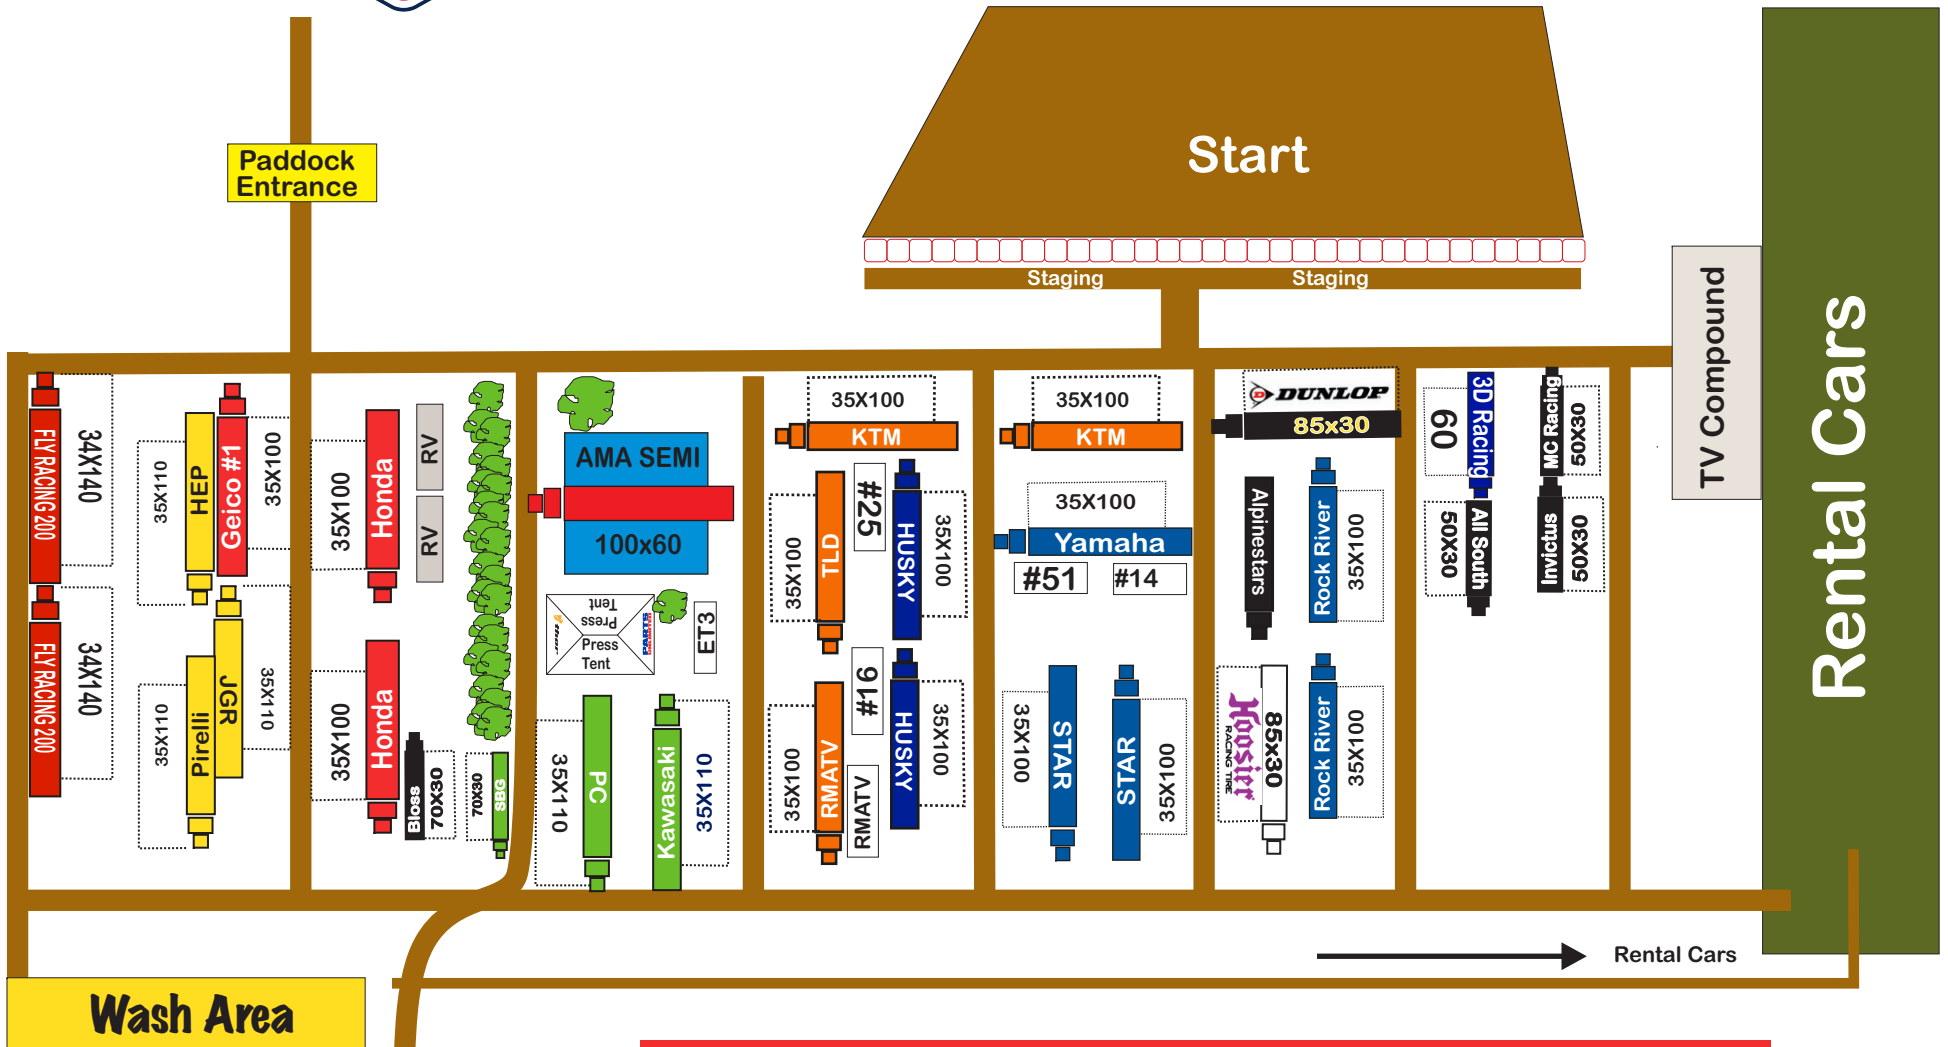

RedBud 2020 Paddock Parking

**Paddock will be closed until 9:00am Wednesday
Teams can start parking at 9:00am, Privateers on Thursday at 9:00am**