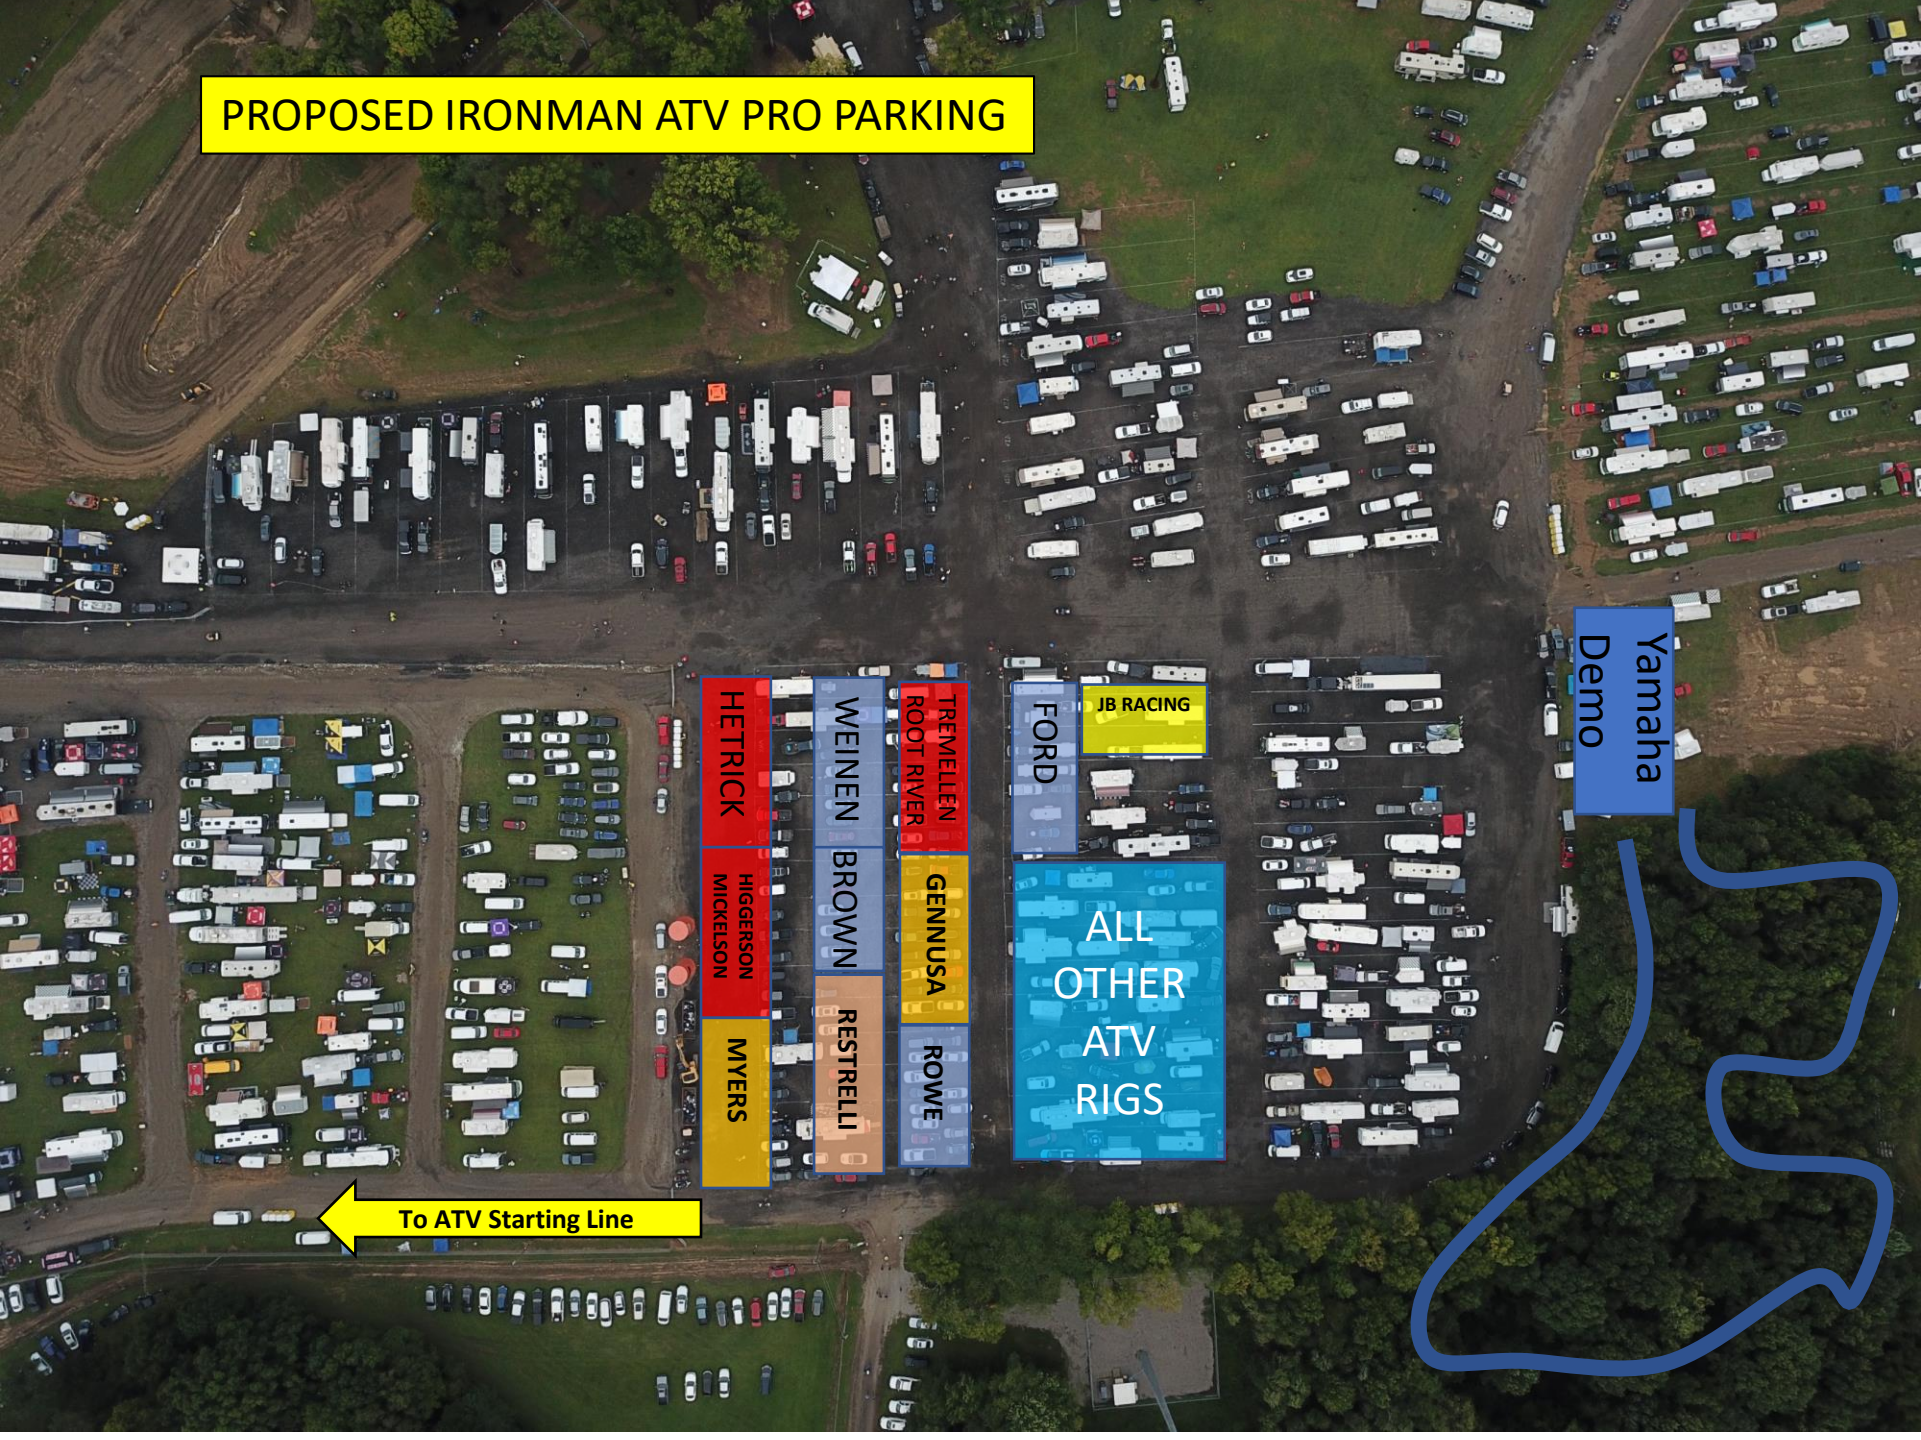

PROPOSED IRONMAN ATV PRO PARKING

Yamaha  
Demo

JB RACING

FORD

ALL  
OTHER  
ATV  
RIGS

TREMELLEN  
ROOT RIVER

GENNUSA

ROWE

WEINEN

BROWN

RESTRELLI

HETRICK

HIGGERSON  
MICKELSON

MYERS

To ATV Starting Line