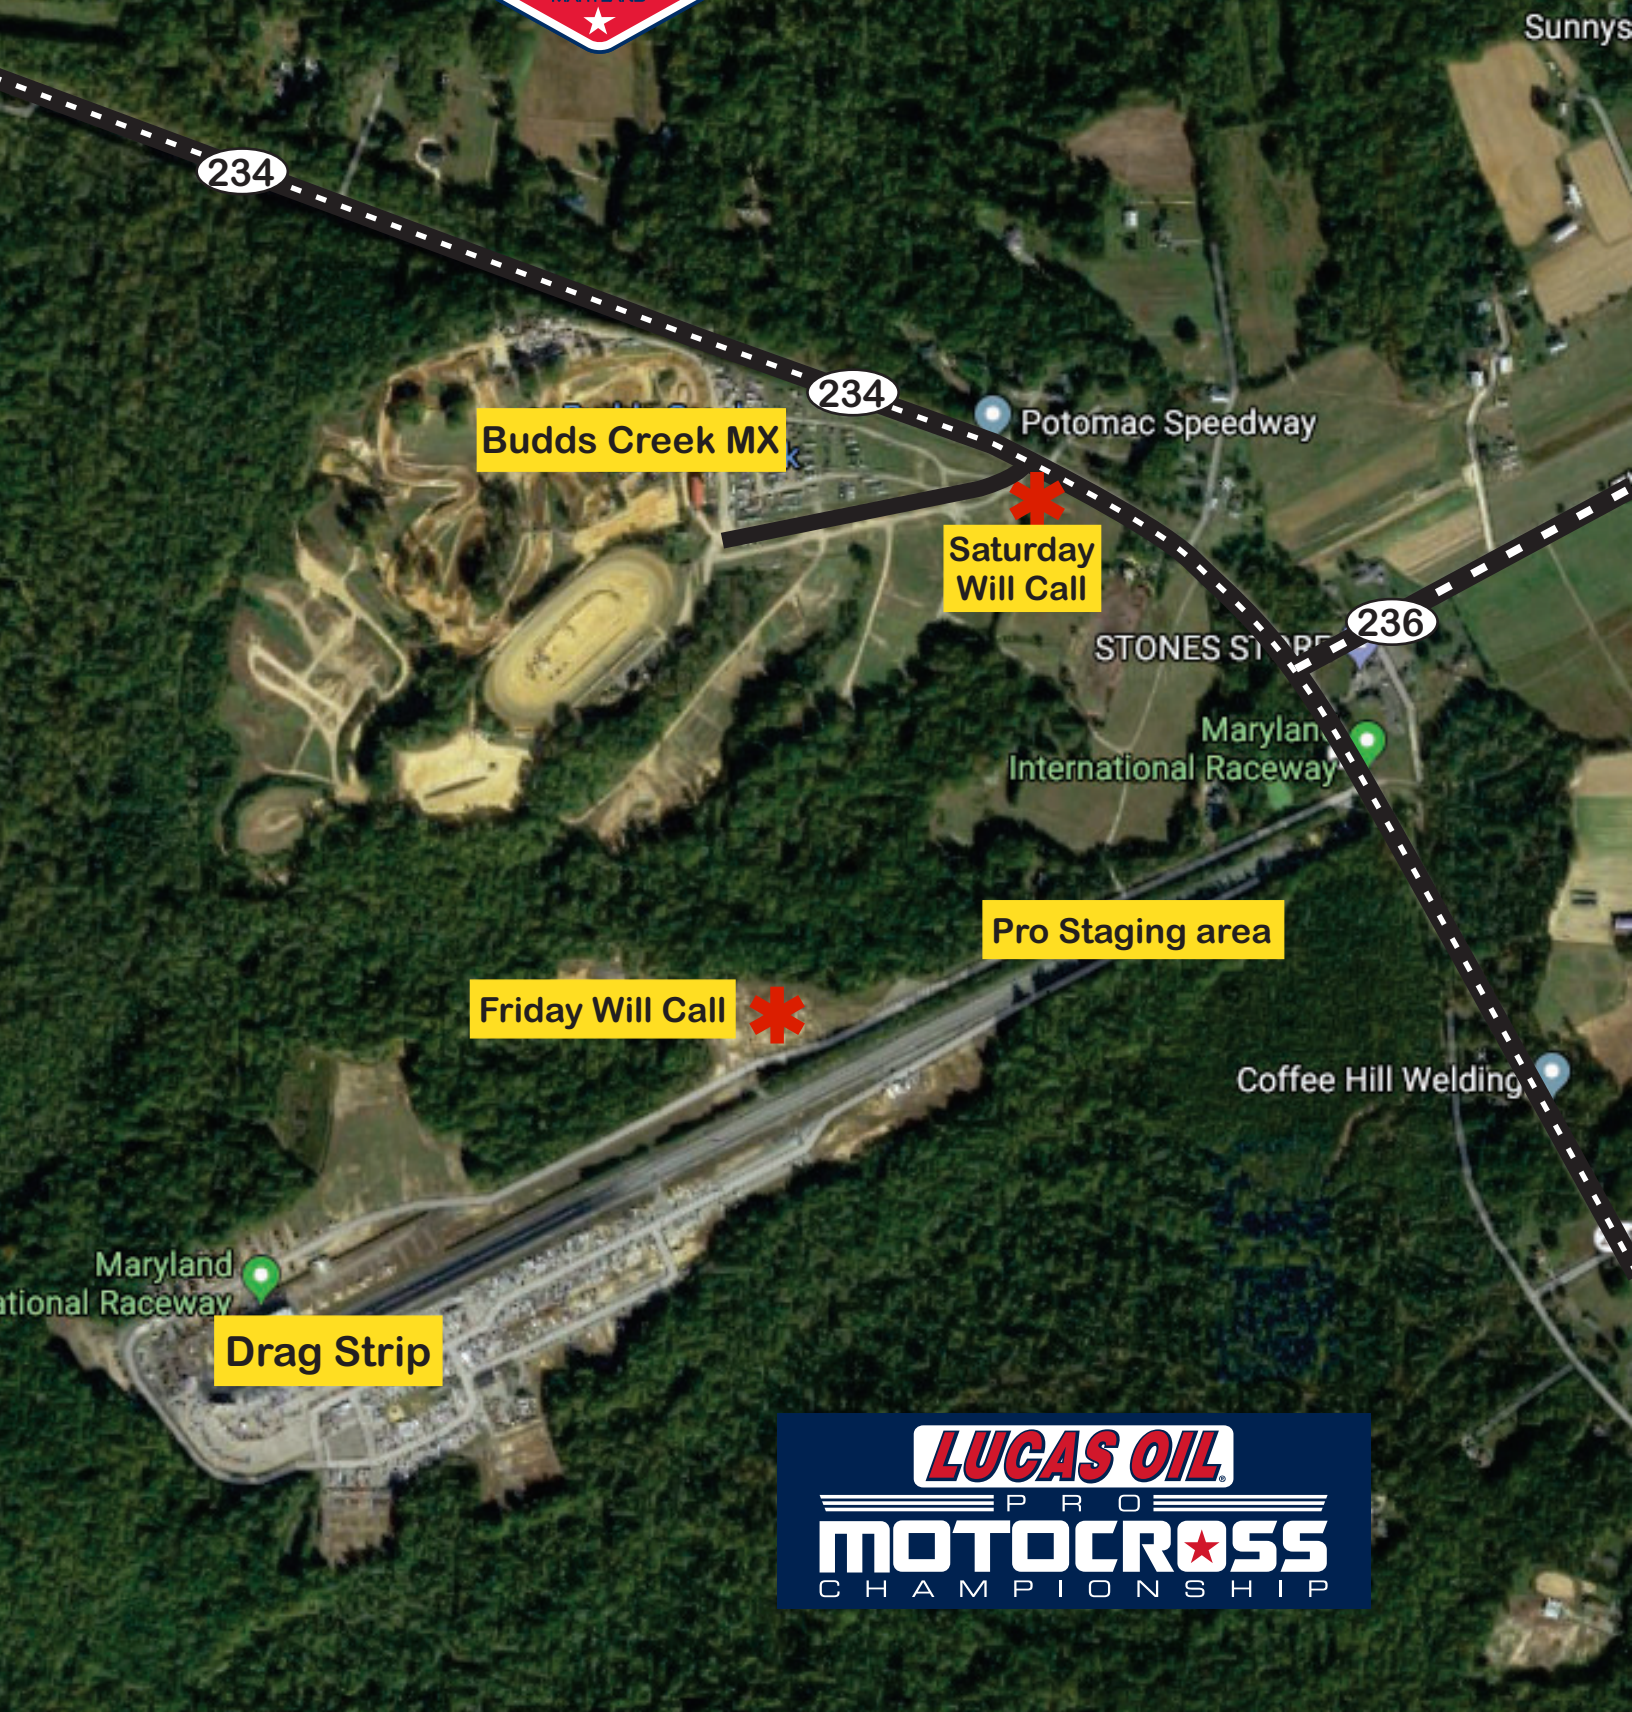

2019 Budds Creek Road Map

234

234

236

Budds Creek MX

Saturday Will Call

Friday Will Call

Drag Strip

Pro Staging area

Potomac Speedway

STONES STORE
Maryland International Raceway

Coffee Hill Welding

Maryland International Raceway