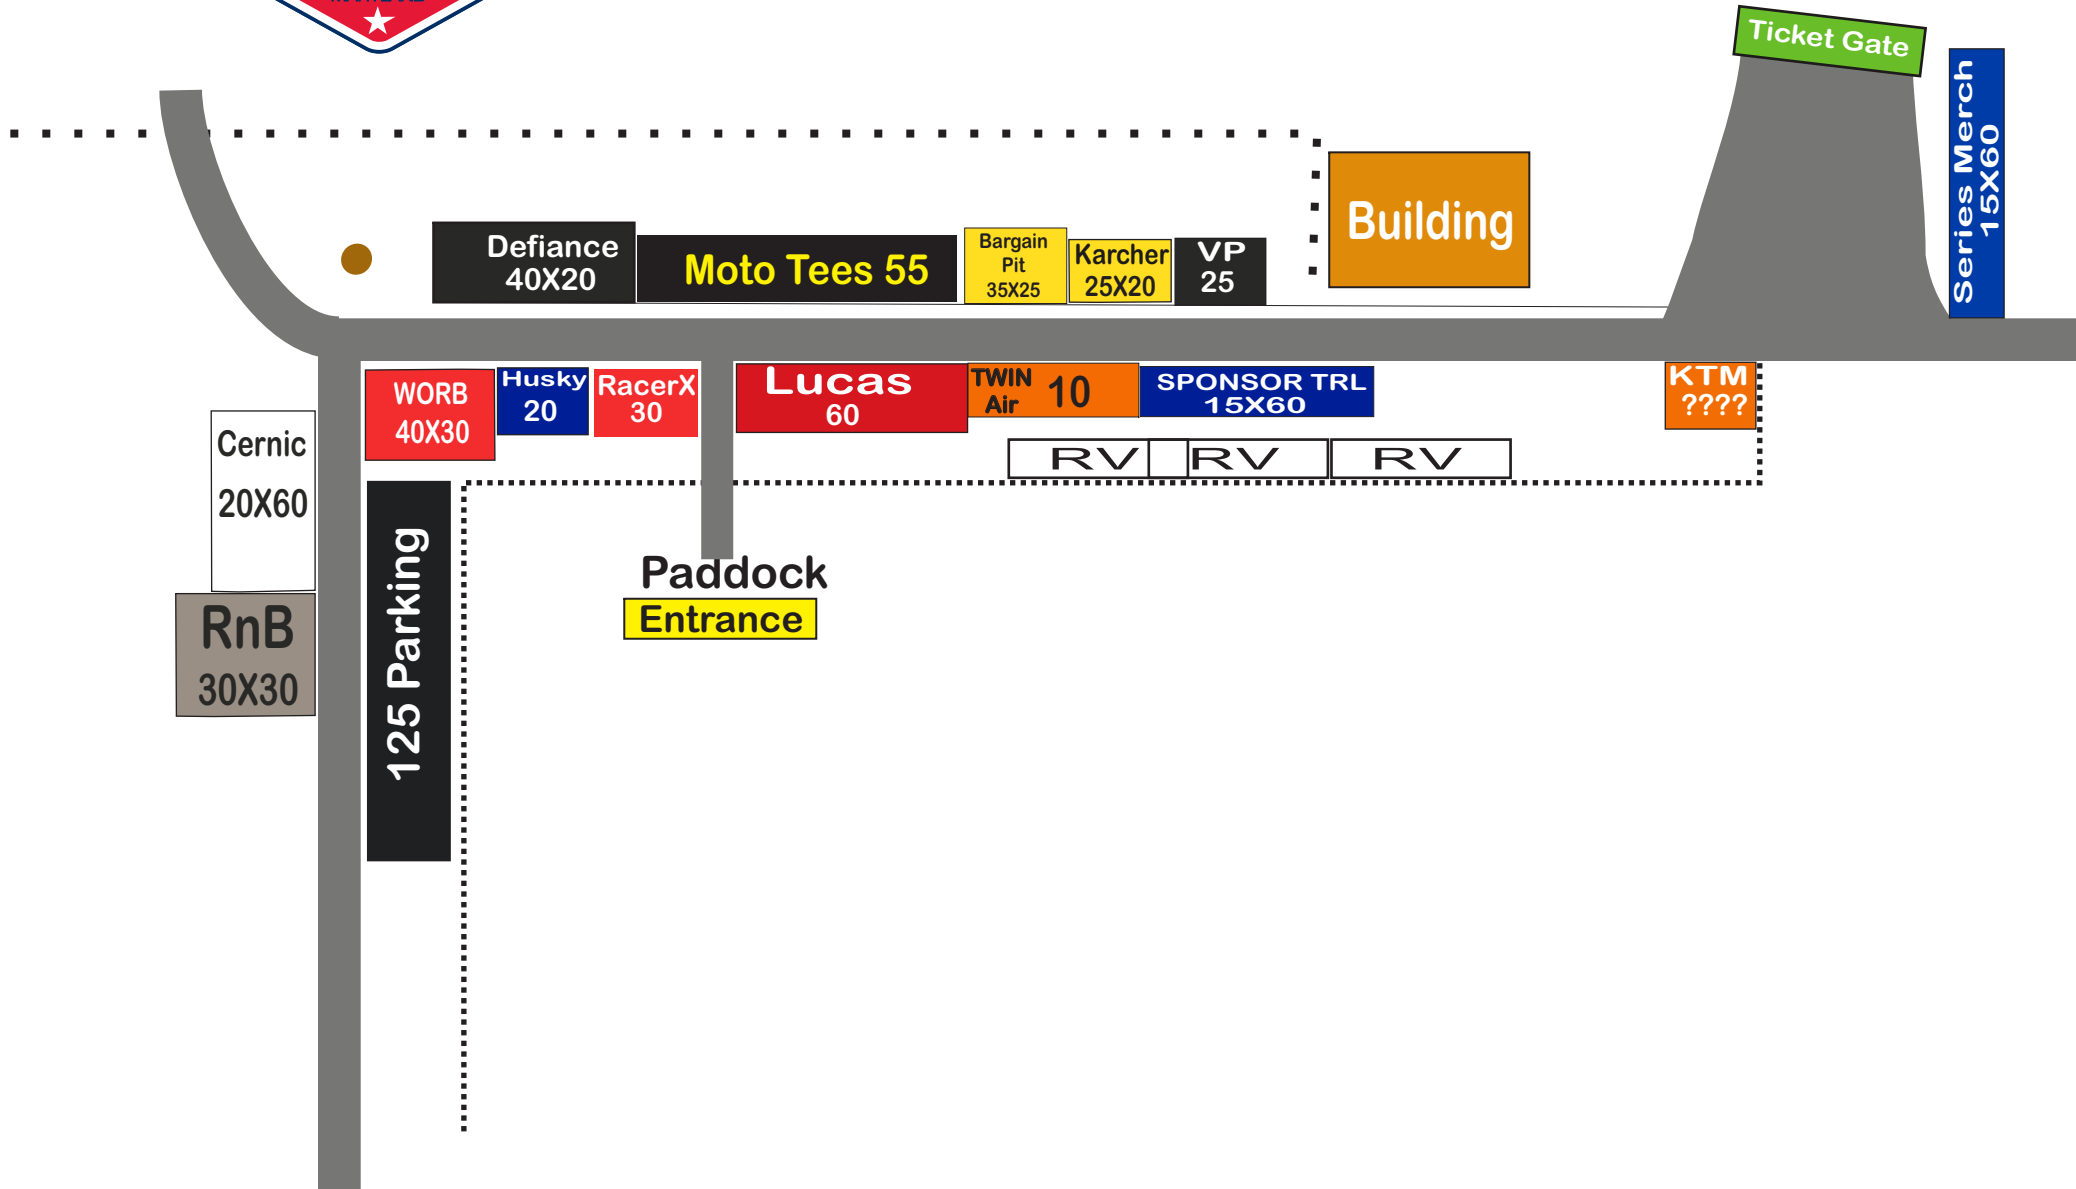

# 2019 Budds Creek Sponsor Village Layout

Entrance from Hwy 234