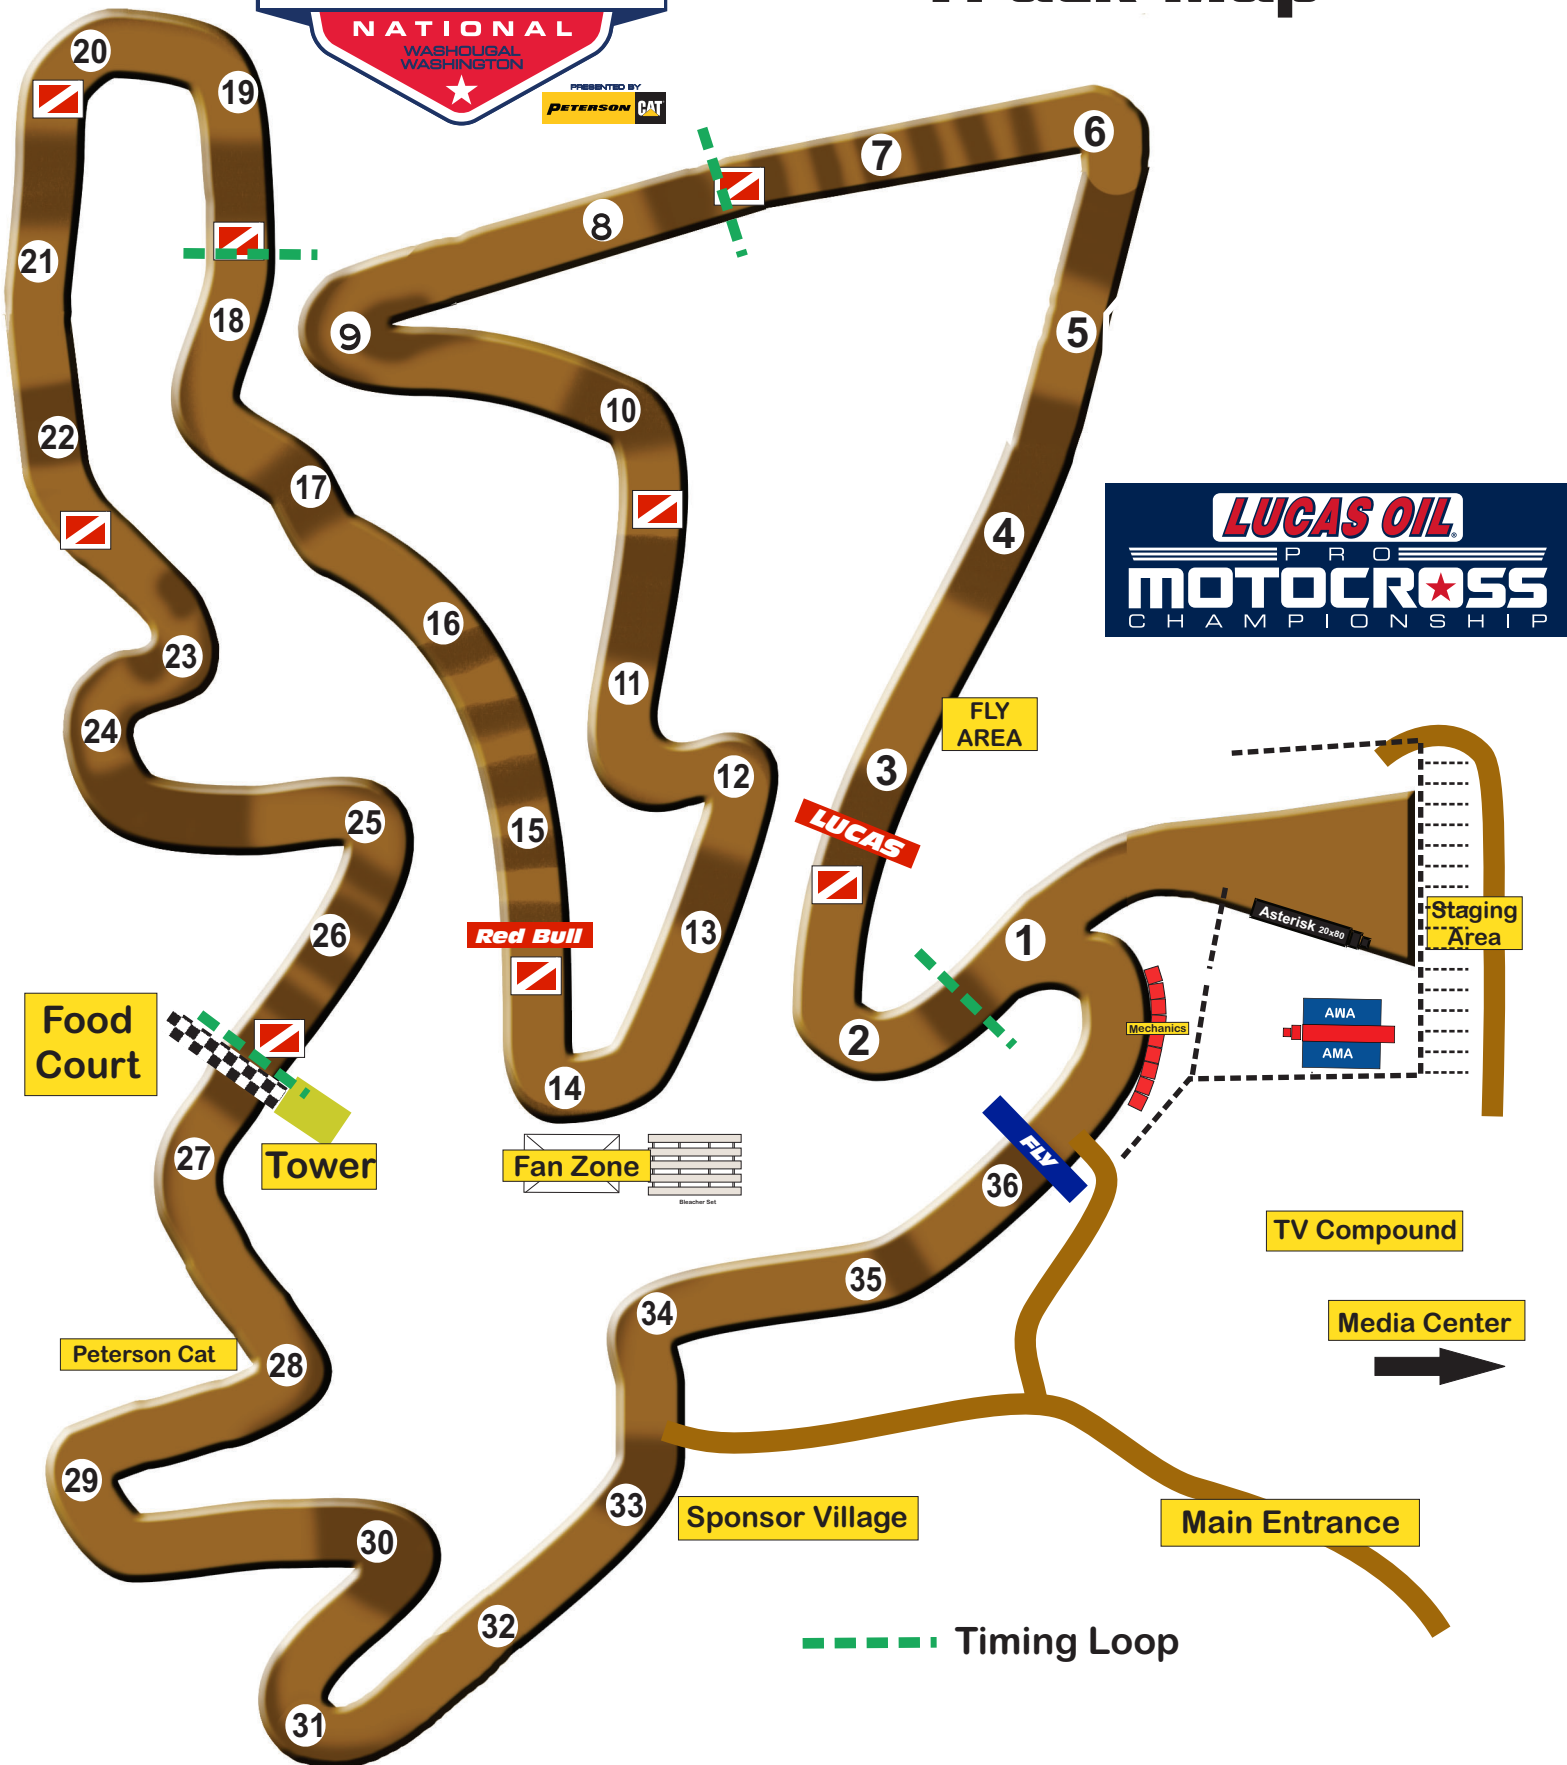

# 2019 Washougal Track Map

--- Timing Loop