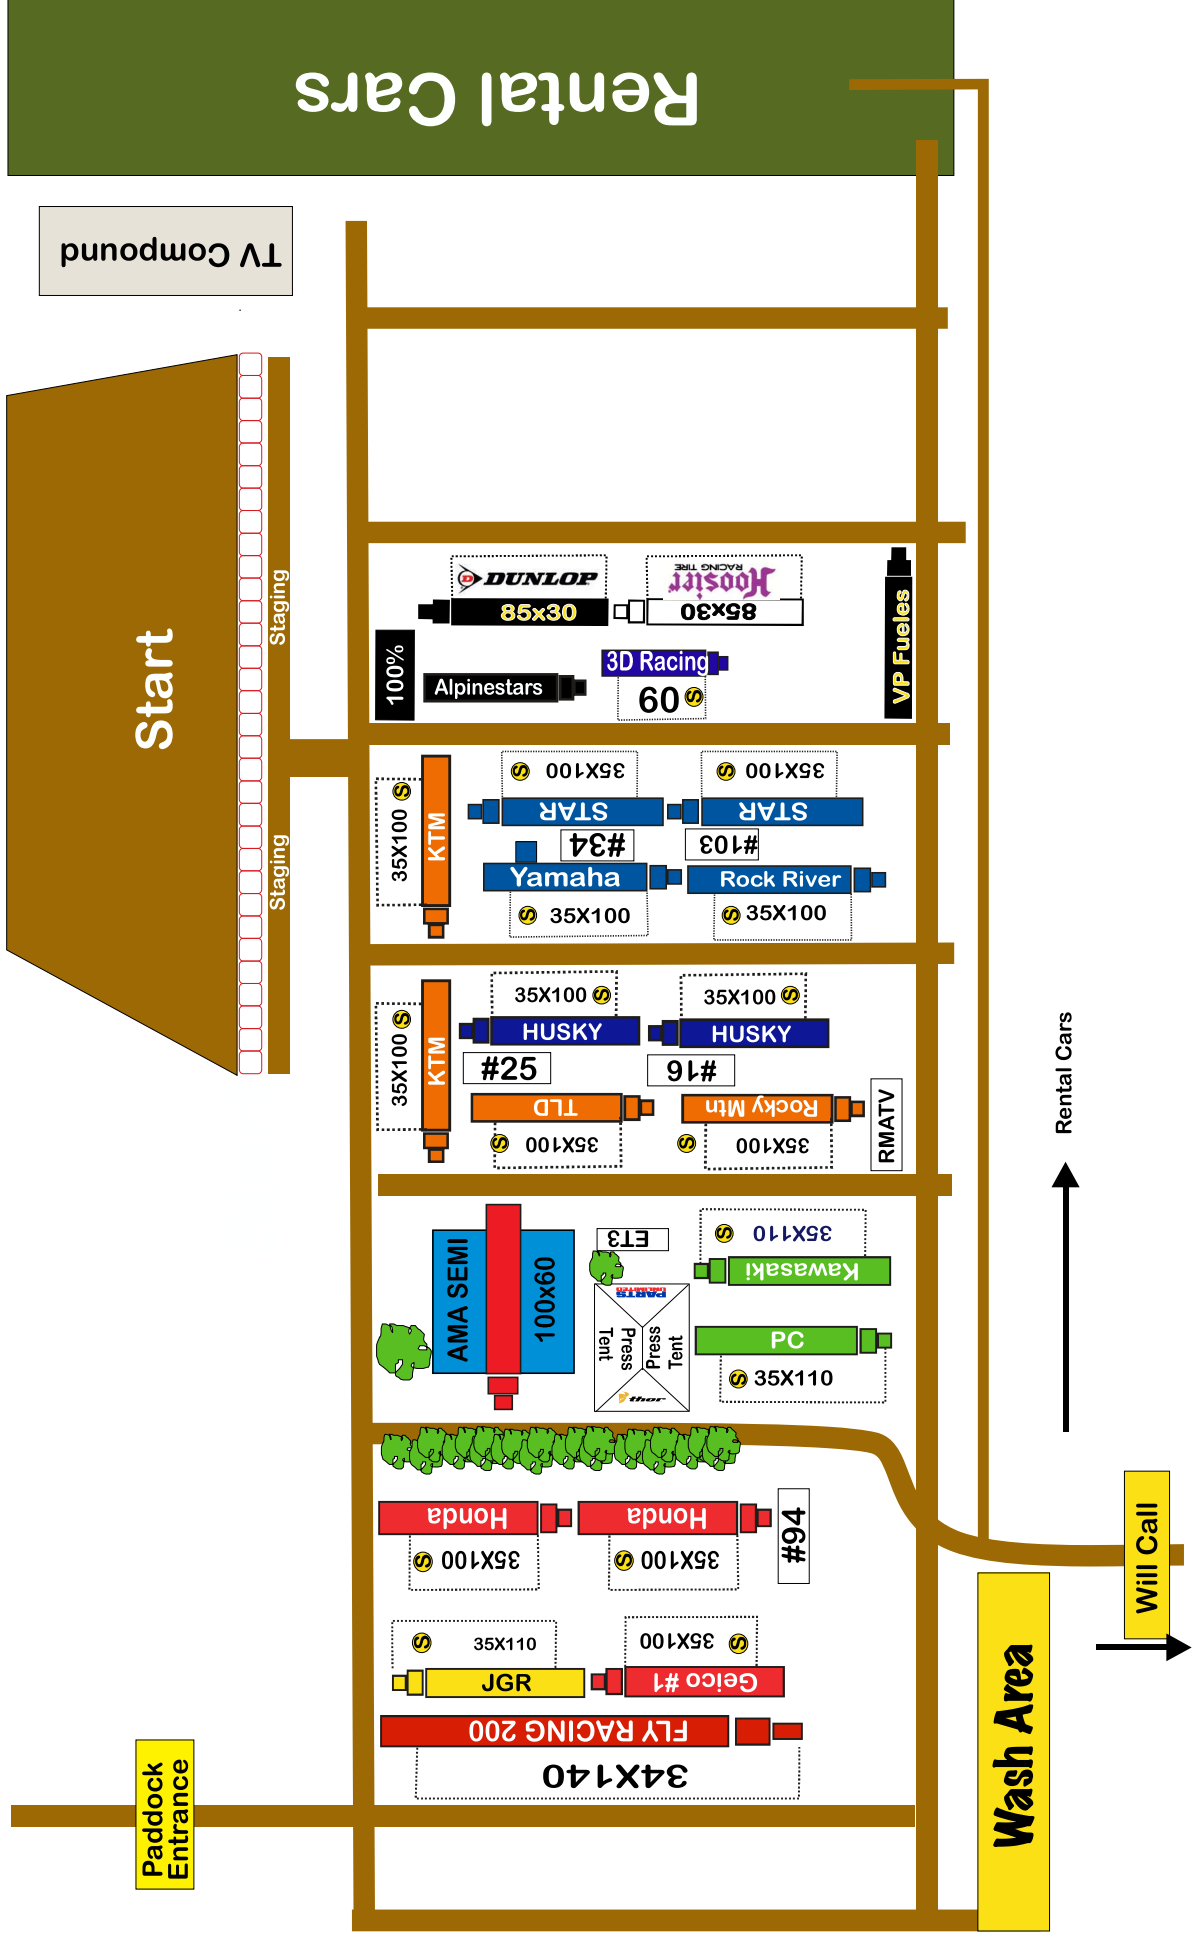

RedBud 2019 Paddock Parking

Paddock Entrance

Wash Area

Will Call

Rental Cars

TV Compound

Start

Staging

Staging

Rental Cars

34X140

FLY RACING 200

35X110

Geico #1

Honda

35X100

35X110

Honda

35X100

#94

AMA SEMI

100x60

ET3

Press Tent

Press Tent

Press Tent

Kawasaki

35X110

PC

35X55

35X100

Rocky Mtn

35X100

RMATV

#16

HUSKY

35X100

HUSKY

35X100

35X100

TLD

35X100

#25

35X100

KTM

35X100

Rock River

35X55

STAR

#103

STAR

#34

Yamaha

35X100

35X100

35X100

35X100

3D Racing 60

Alpinestars

100%

VP Fuels

85x30

85x30

Mooster RACING TIRE

DUNLOP 85x58