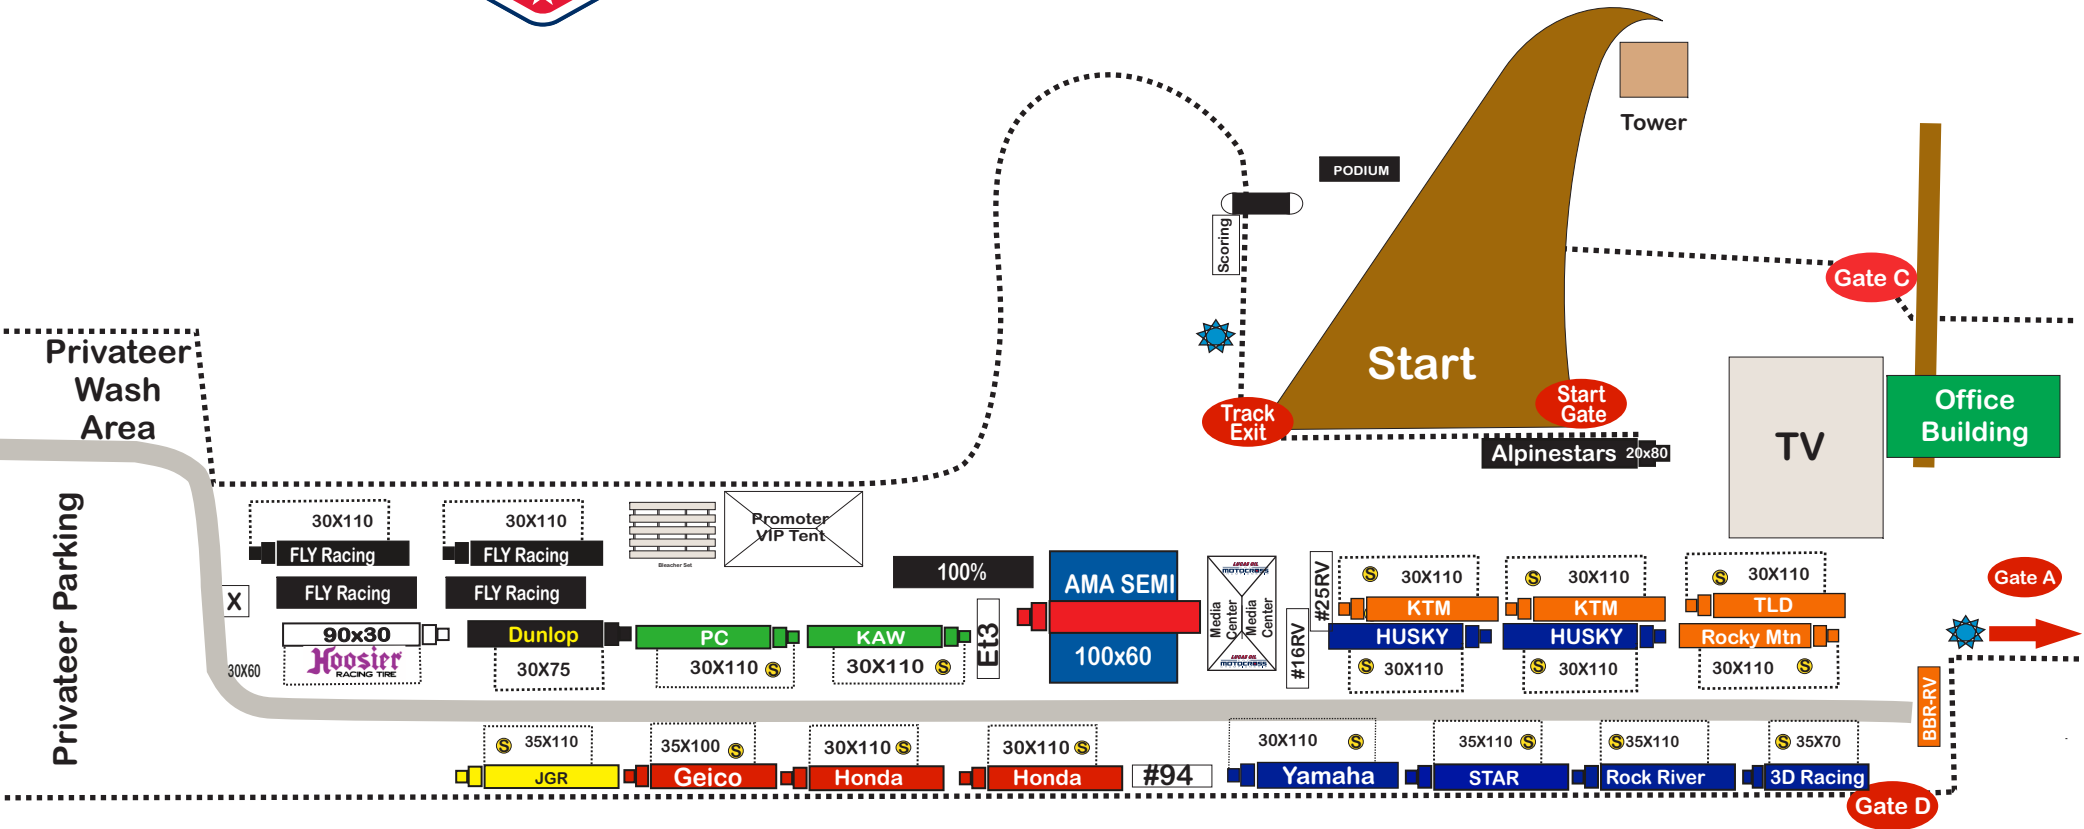

2019 Thunder Valley Paddock Parking

Will Call - 1/4 Mile on Left