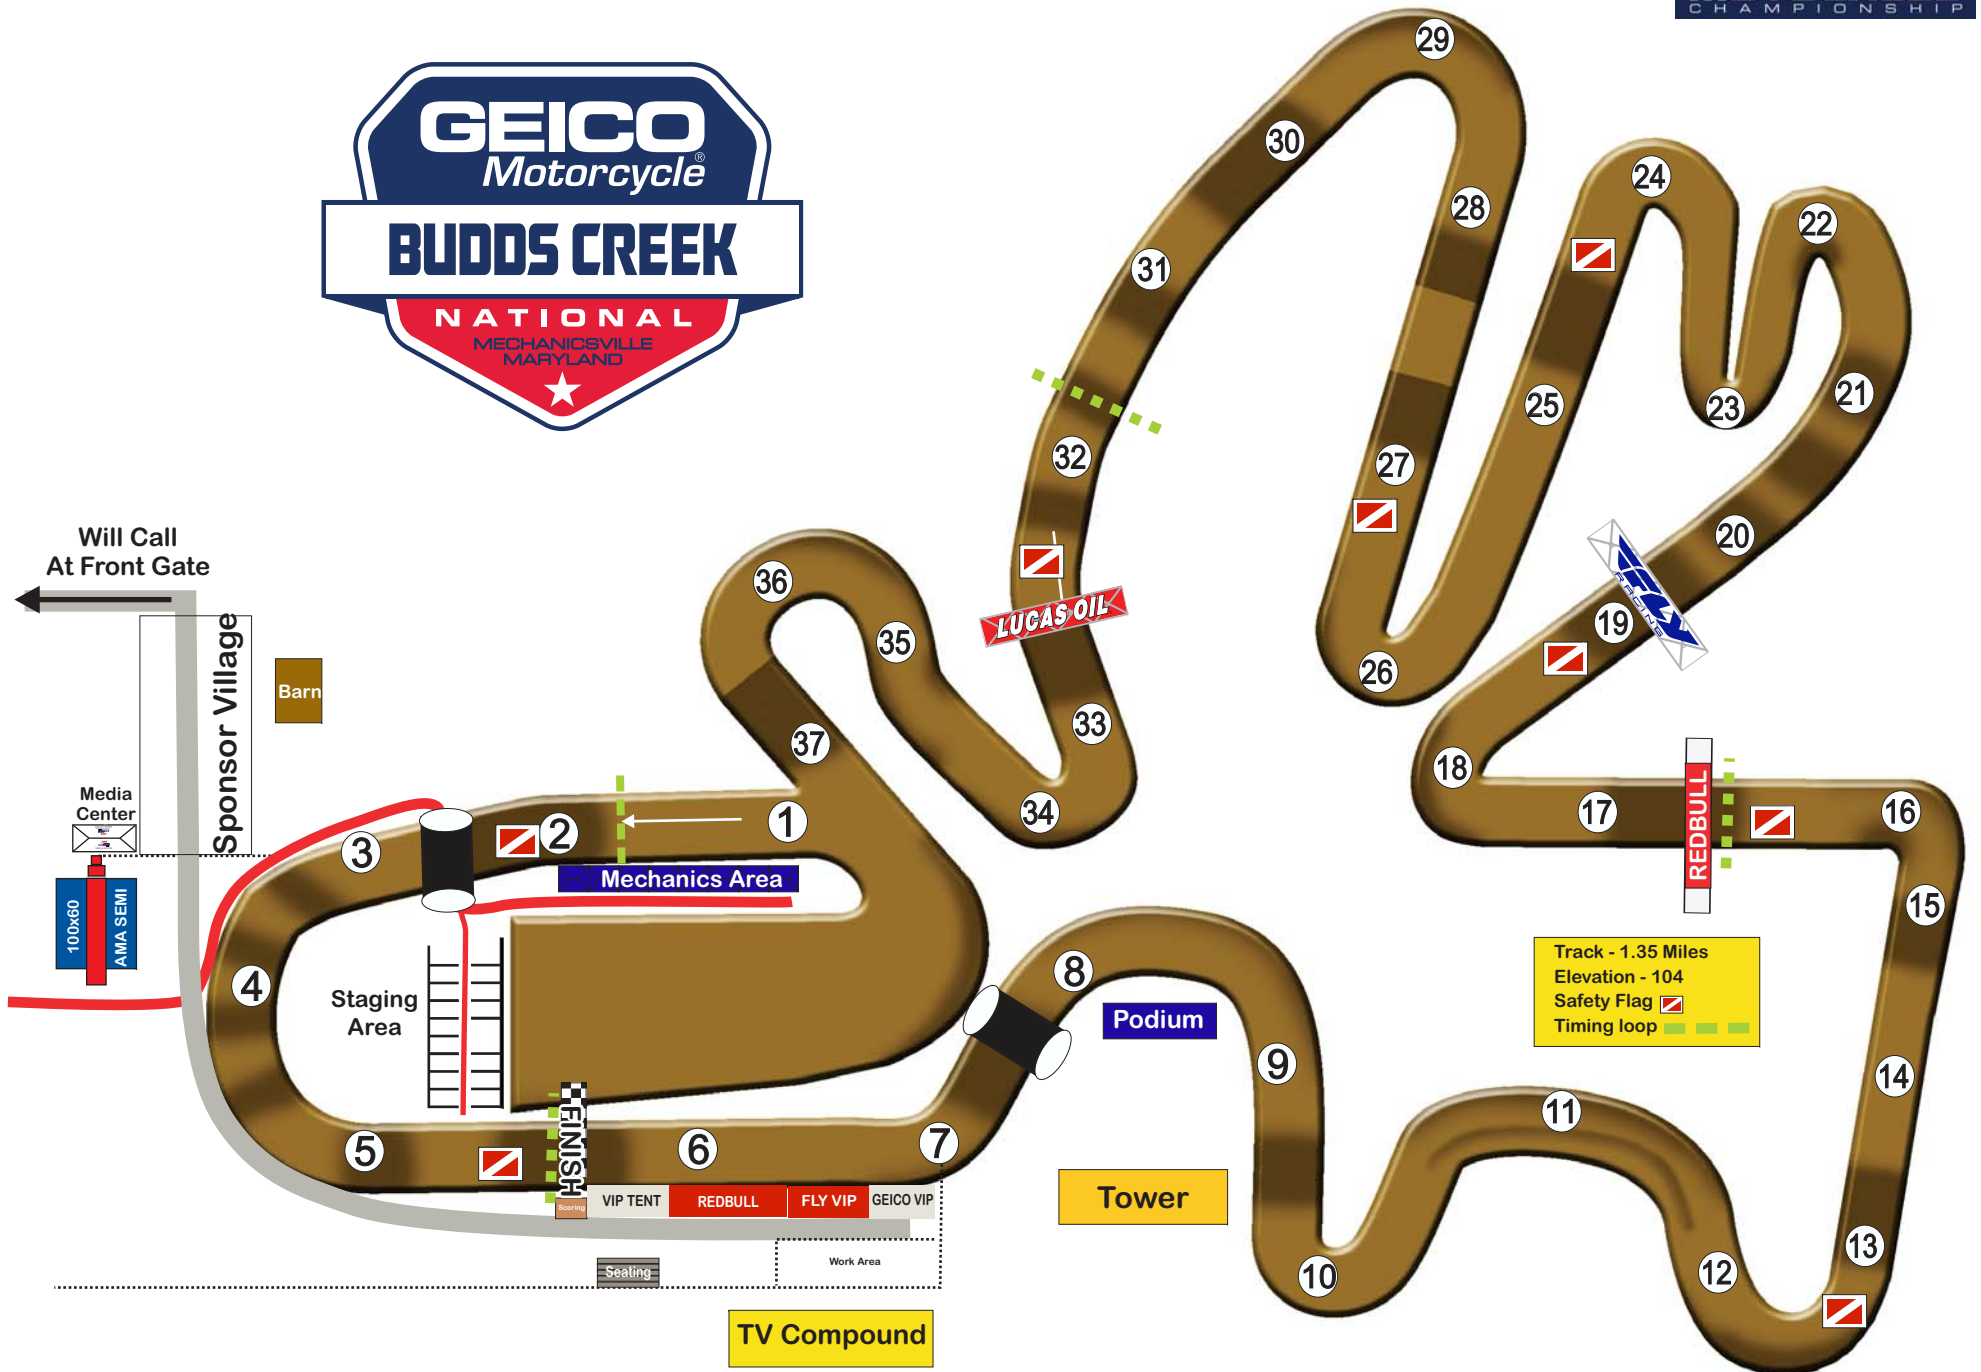

2018 Budds Creek Track Map

Track - 1.35 Miles
Elevation - 104
Safety Flag 
Timing loop 

TV Compound