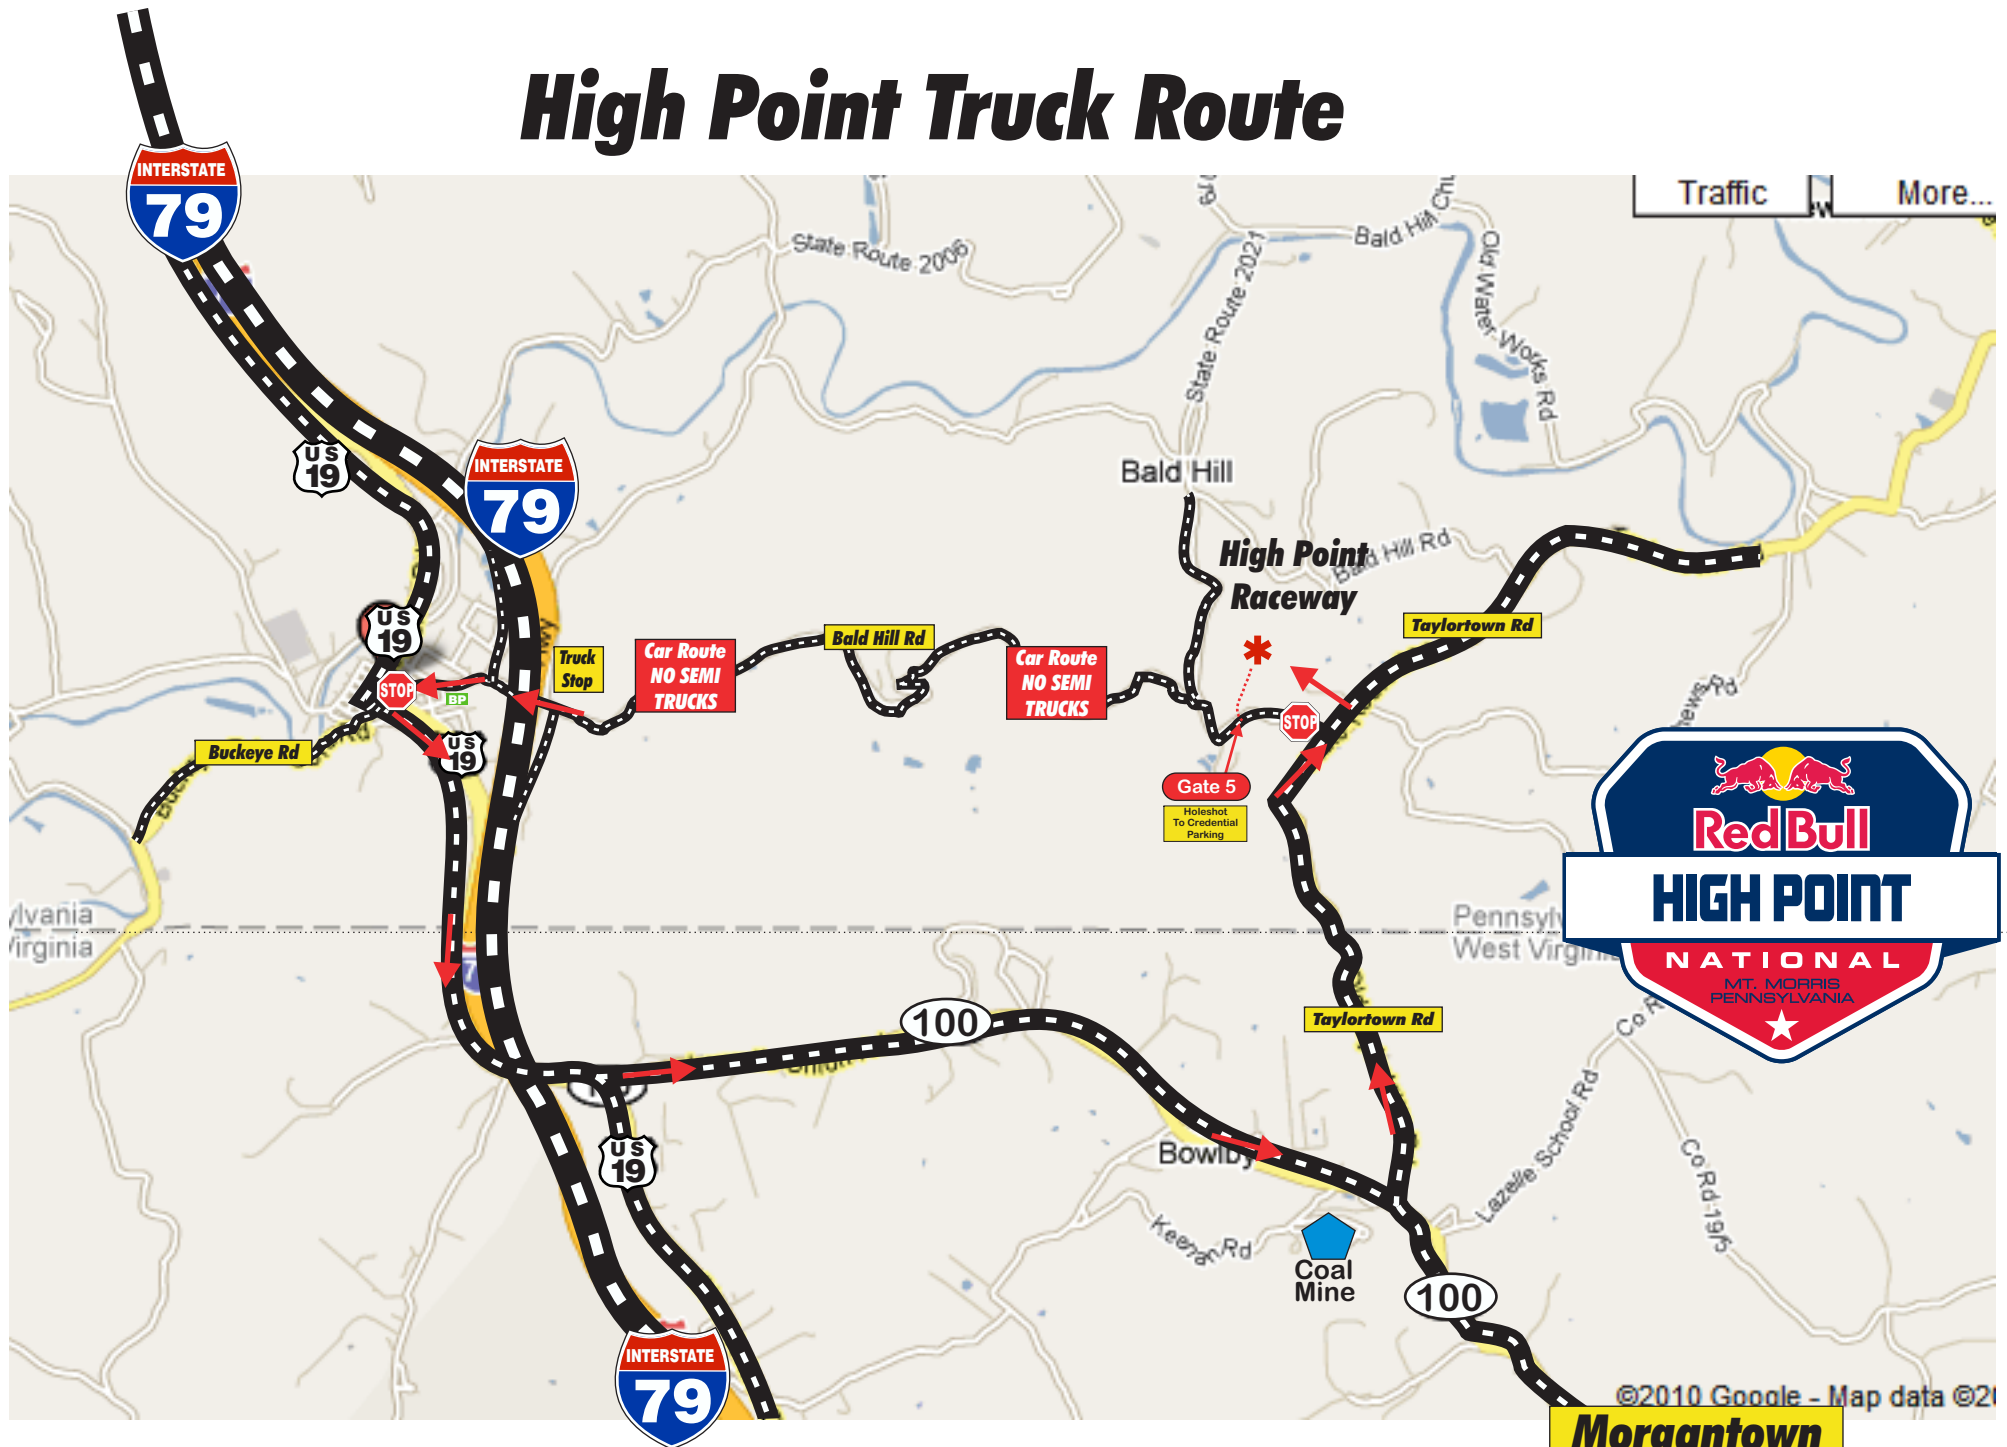

High Point Truck Route

©2010 Google - Map data ©2010

Morgantown

RT 100 to US 19, Go Left to Morgantown