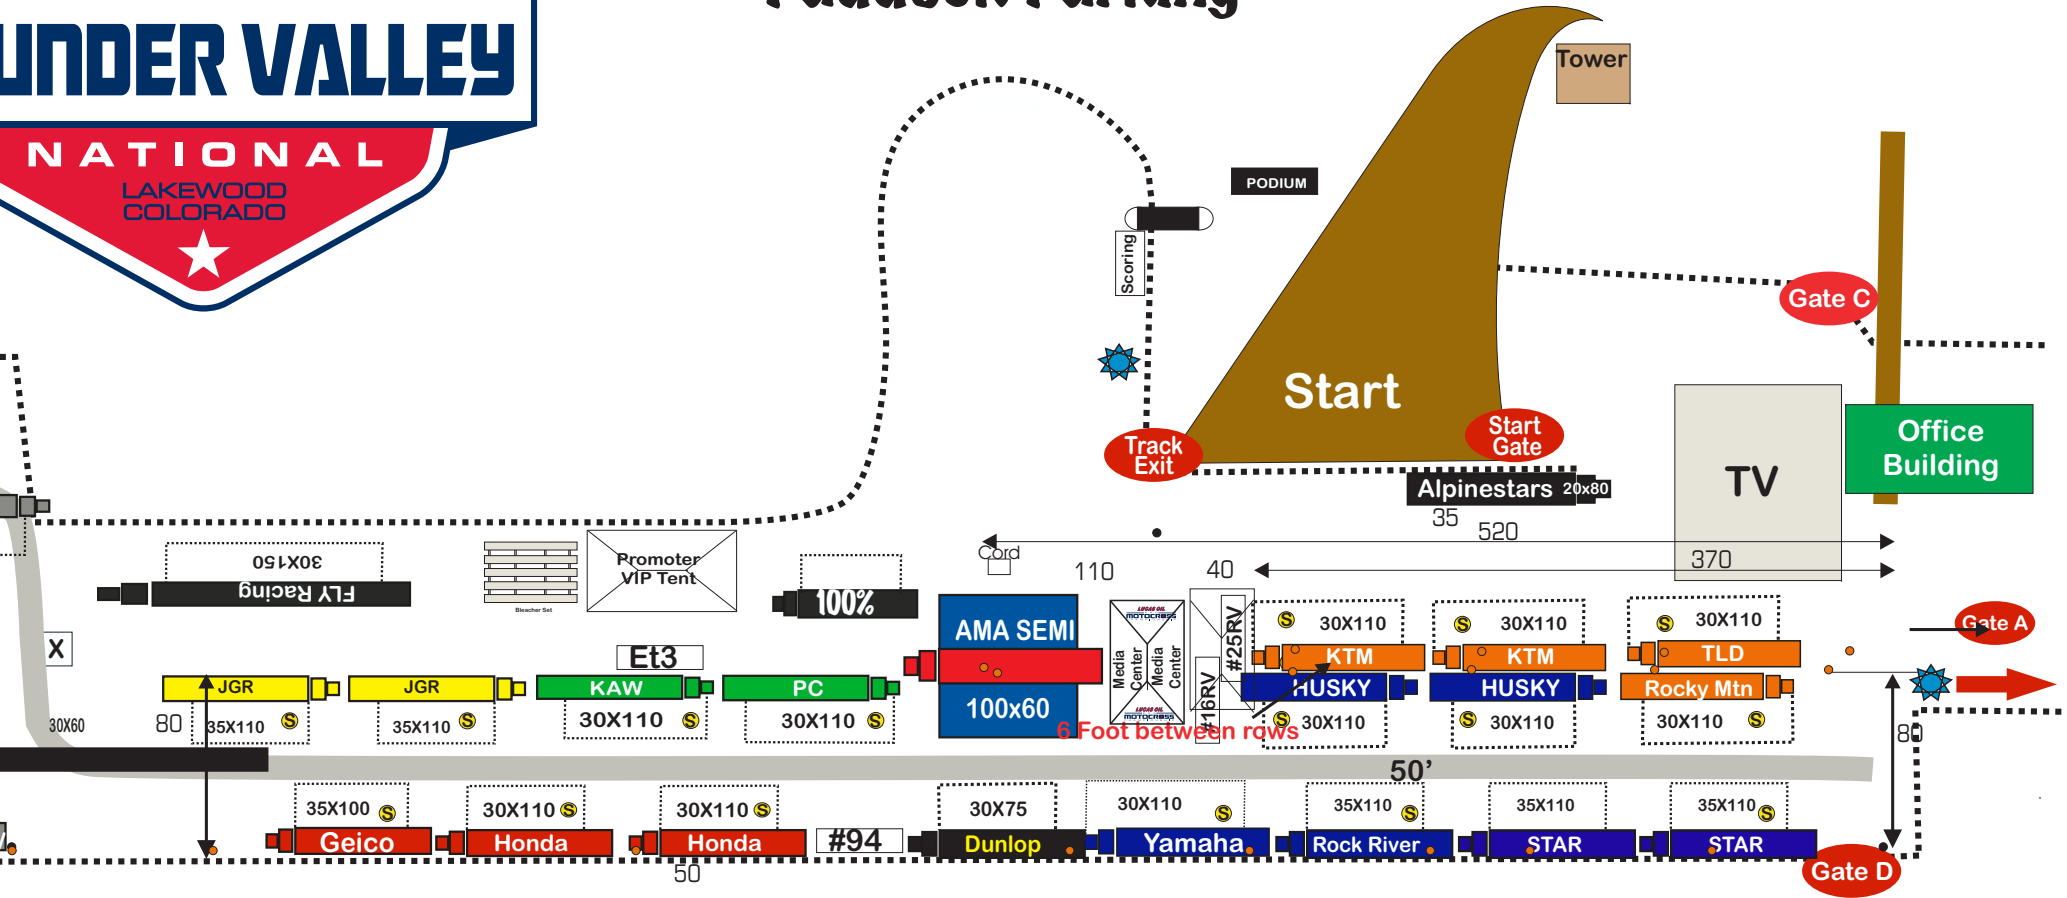

2018 Thunder Valley Paddock Parking

1/4 Mile on Left