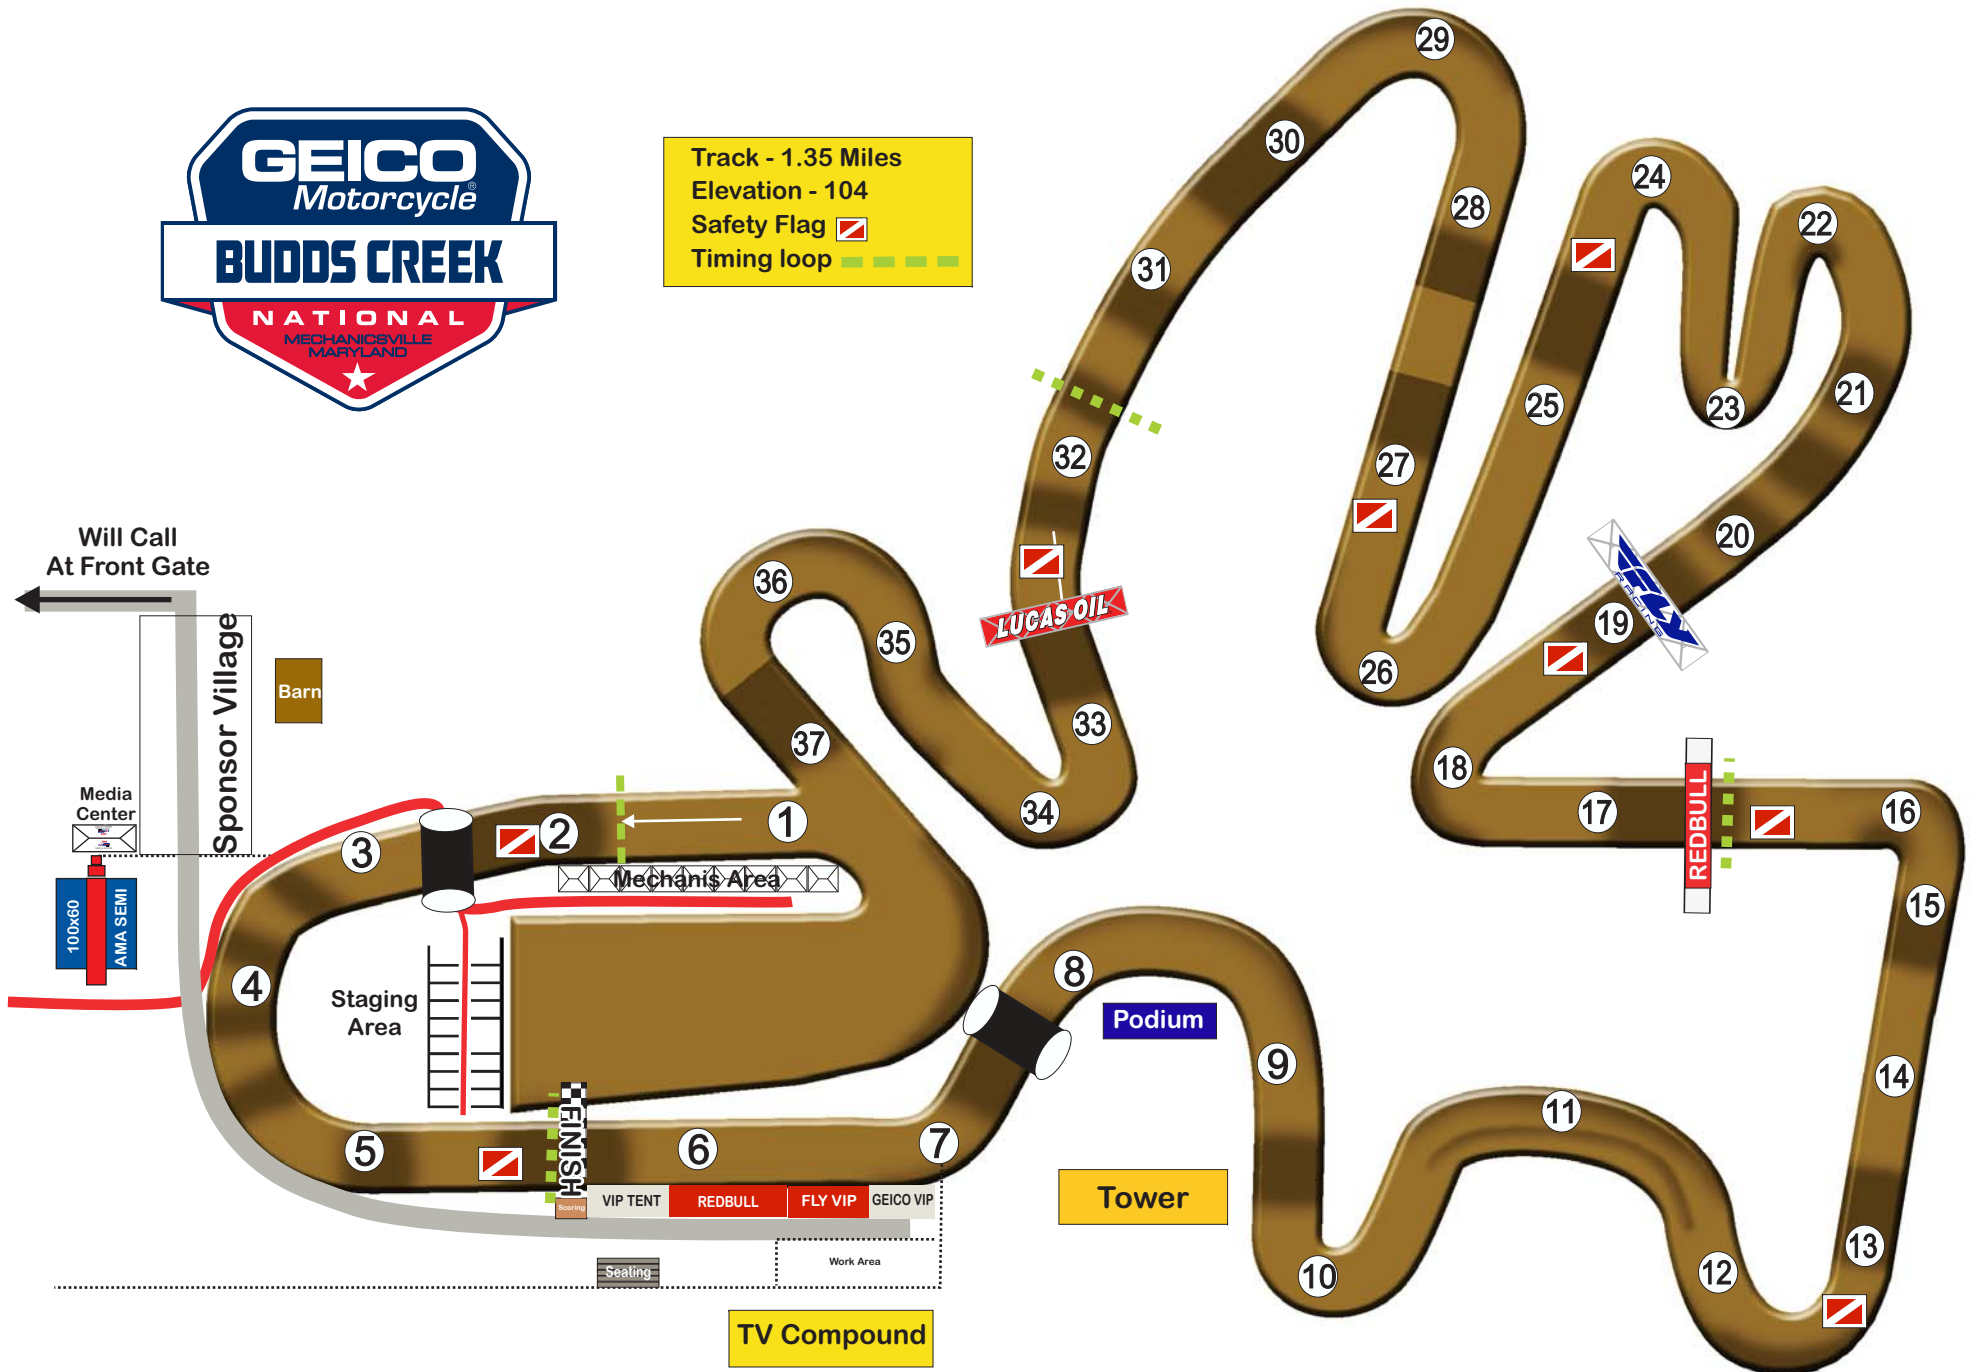

# 2017 Budds Creek Track Map

Track - 1.35 Miles  
 Elevation - 104  
 Safety Flag   
 Timing loop 

TV Compound