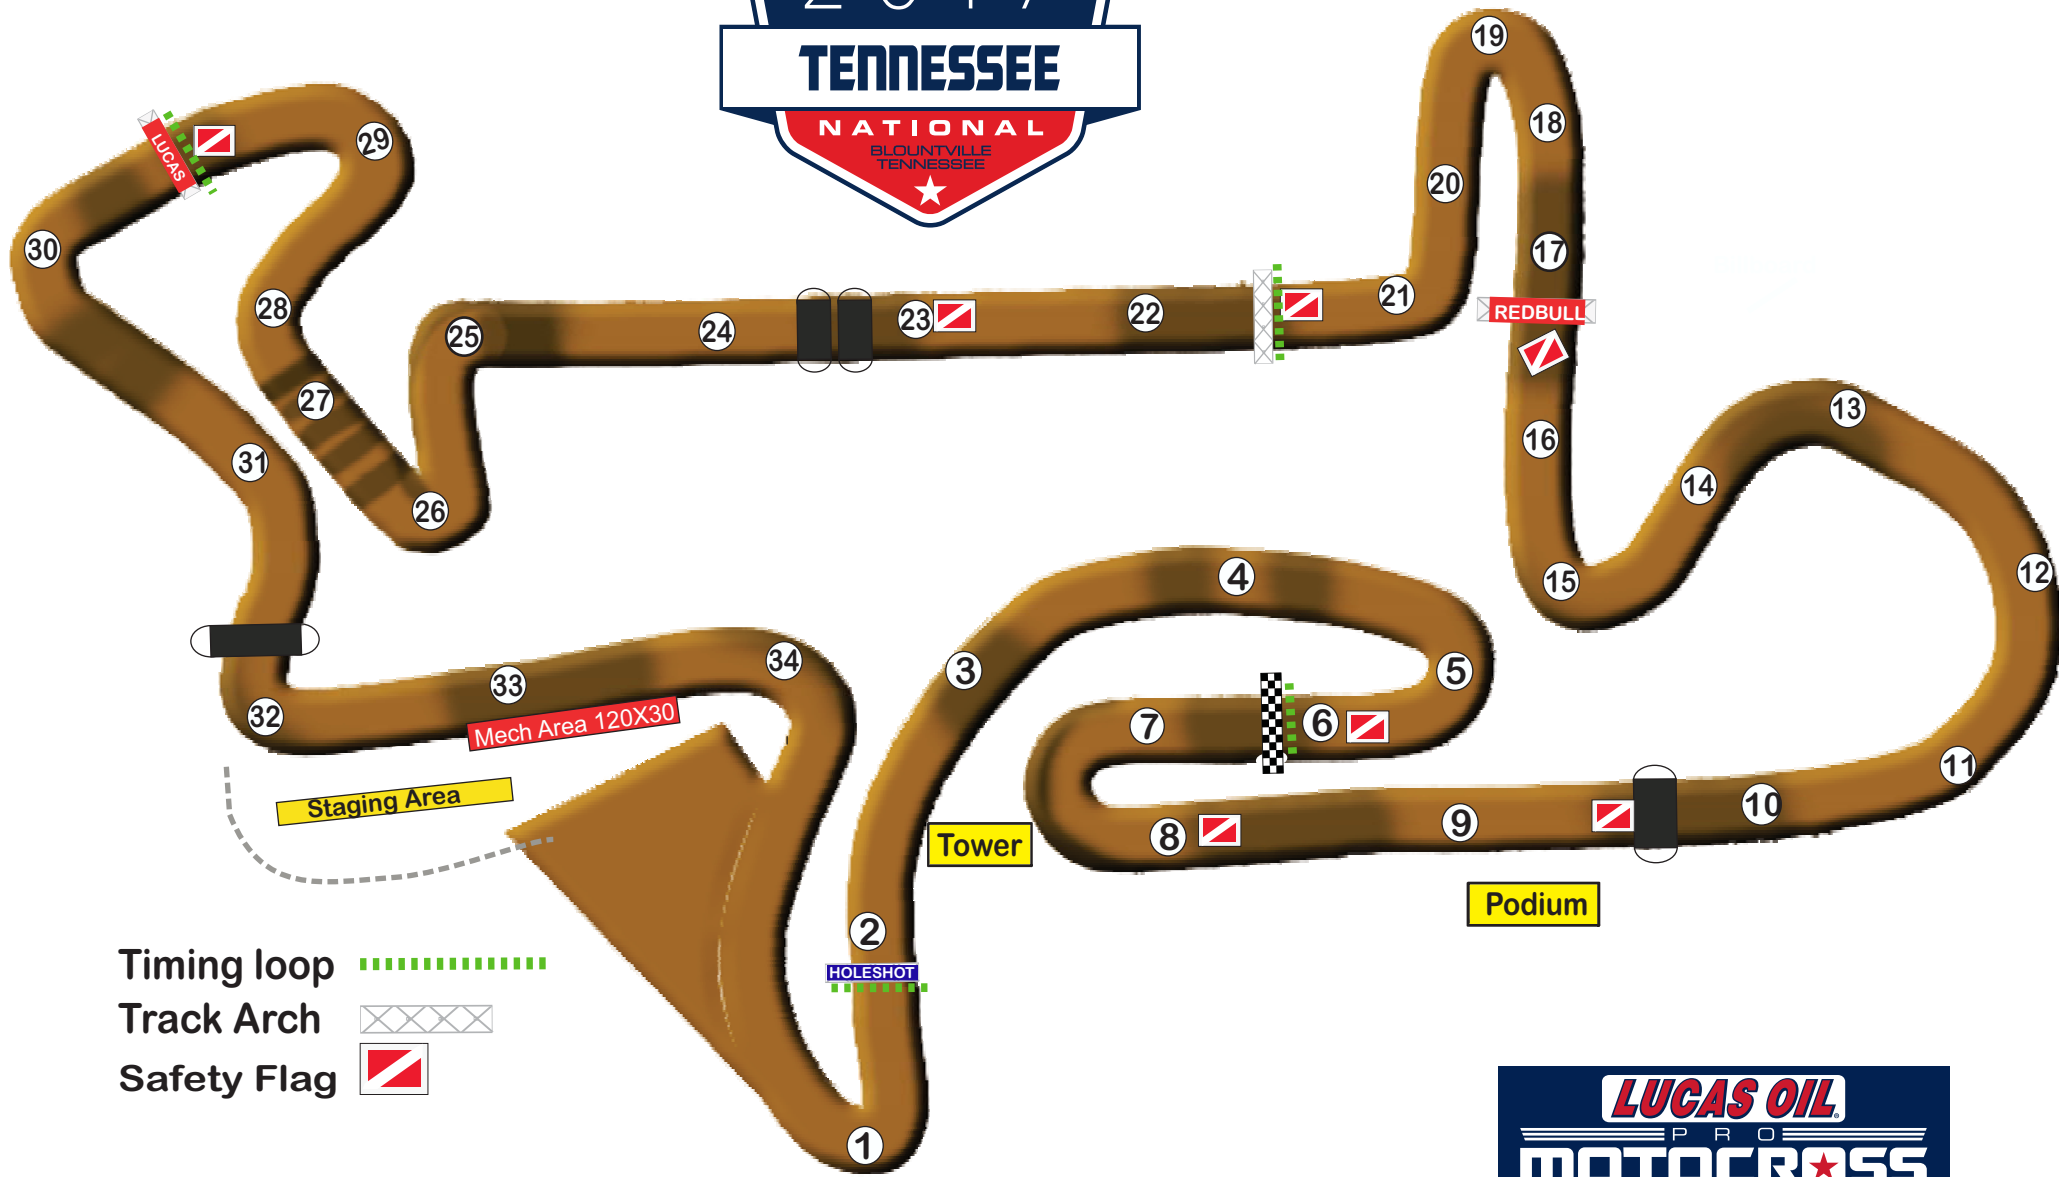

# 2017 MUDDY CREEK TRACK MAP

- Timing loop
- Track Arch
- Safety Flag