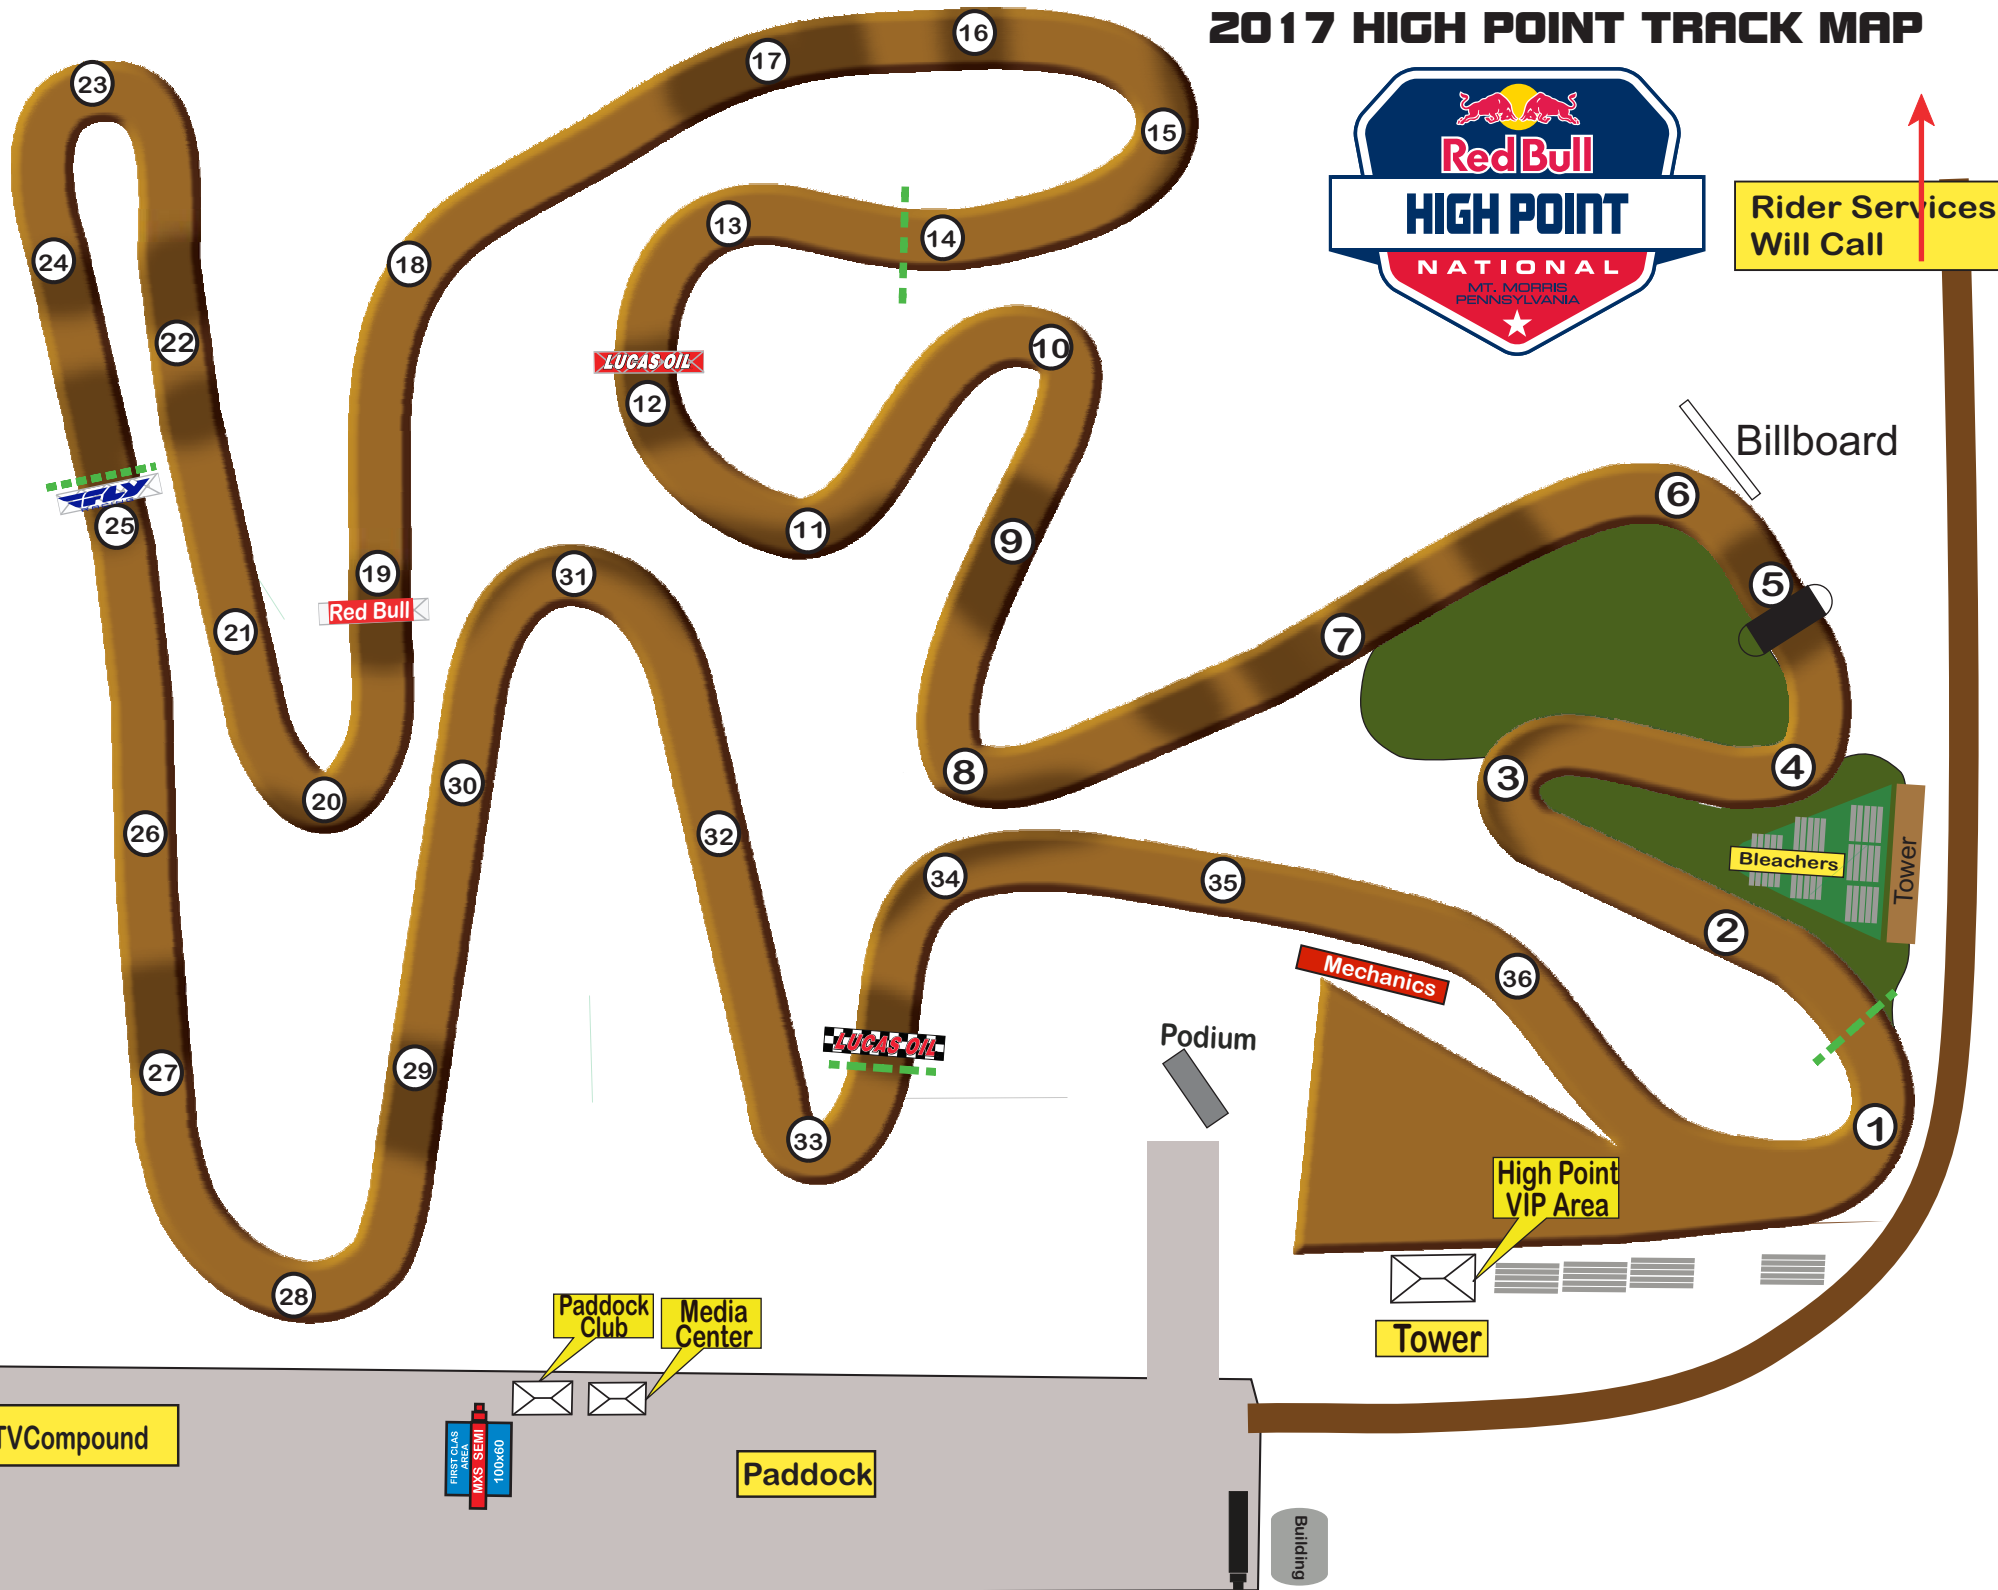

2017 HIGH POINT TRACK MAP

Rider Services Will Call

TVCompound

FIRST CLASS AREA
MXS SEMI
100x60

Paddock Club

Media Center

Paddock

Podium

Mechanics

High Point
VIP Area

Tower

Bleachers

Tower

Billboard

Rider Services Will Call