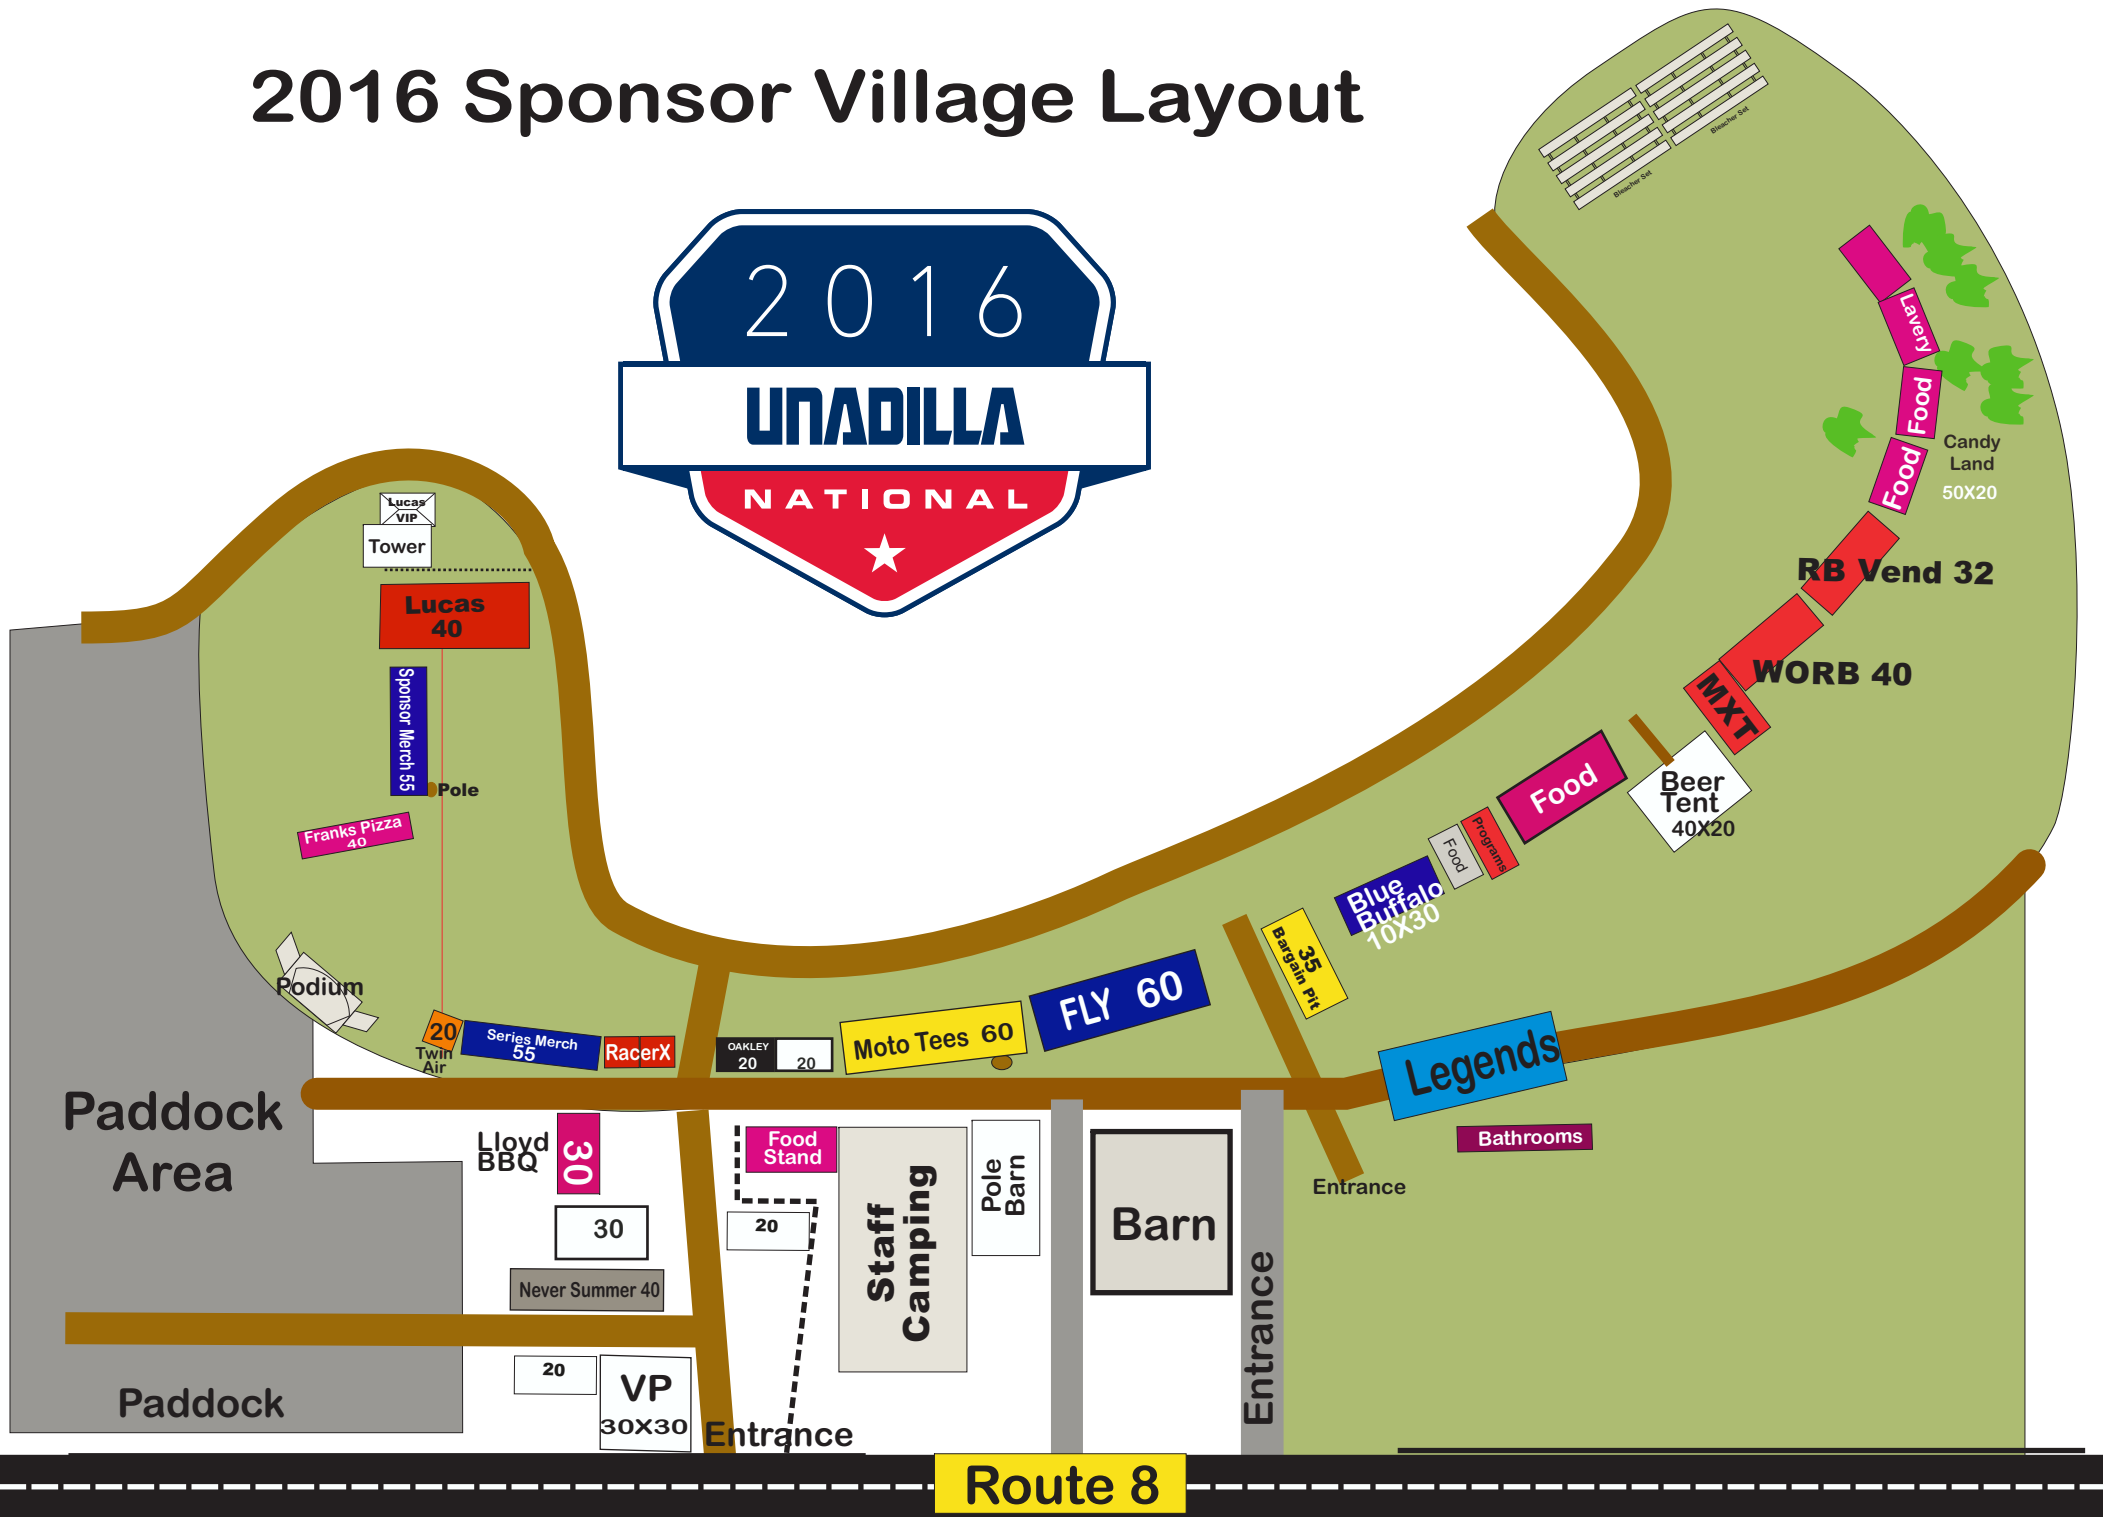

# 2016 Sponsor Village Layout

Paddock Area

Paddock

Lucas 40

Lucas VIP Tower

Sponsor Merch 55

Franks Pizza 40

Pole

Podium

Twin Air 20

Series Merch 55

RacerX

OAKLEY 20

Moto Tees 60

FLY 60

Bargain Pit 35

Food

Livery

Candy Land 50X20

Lloyd BBQ 30

30

Never Summer 40

20

VP 30X30

Route 8