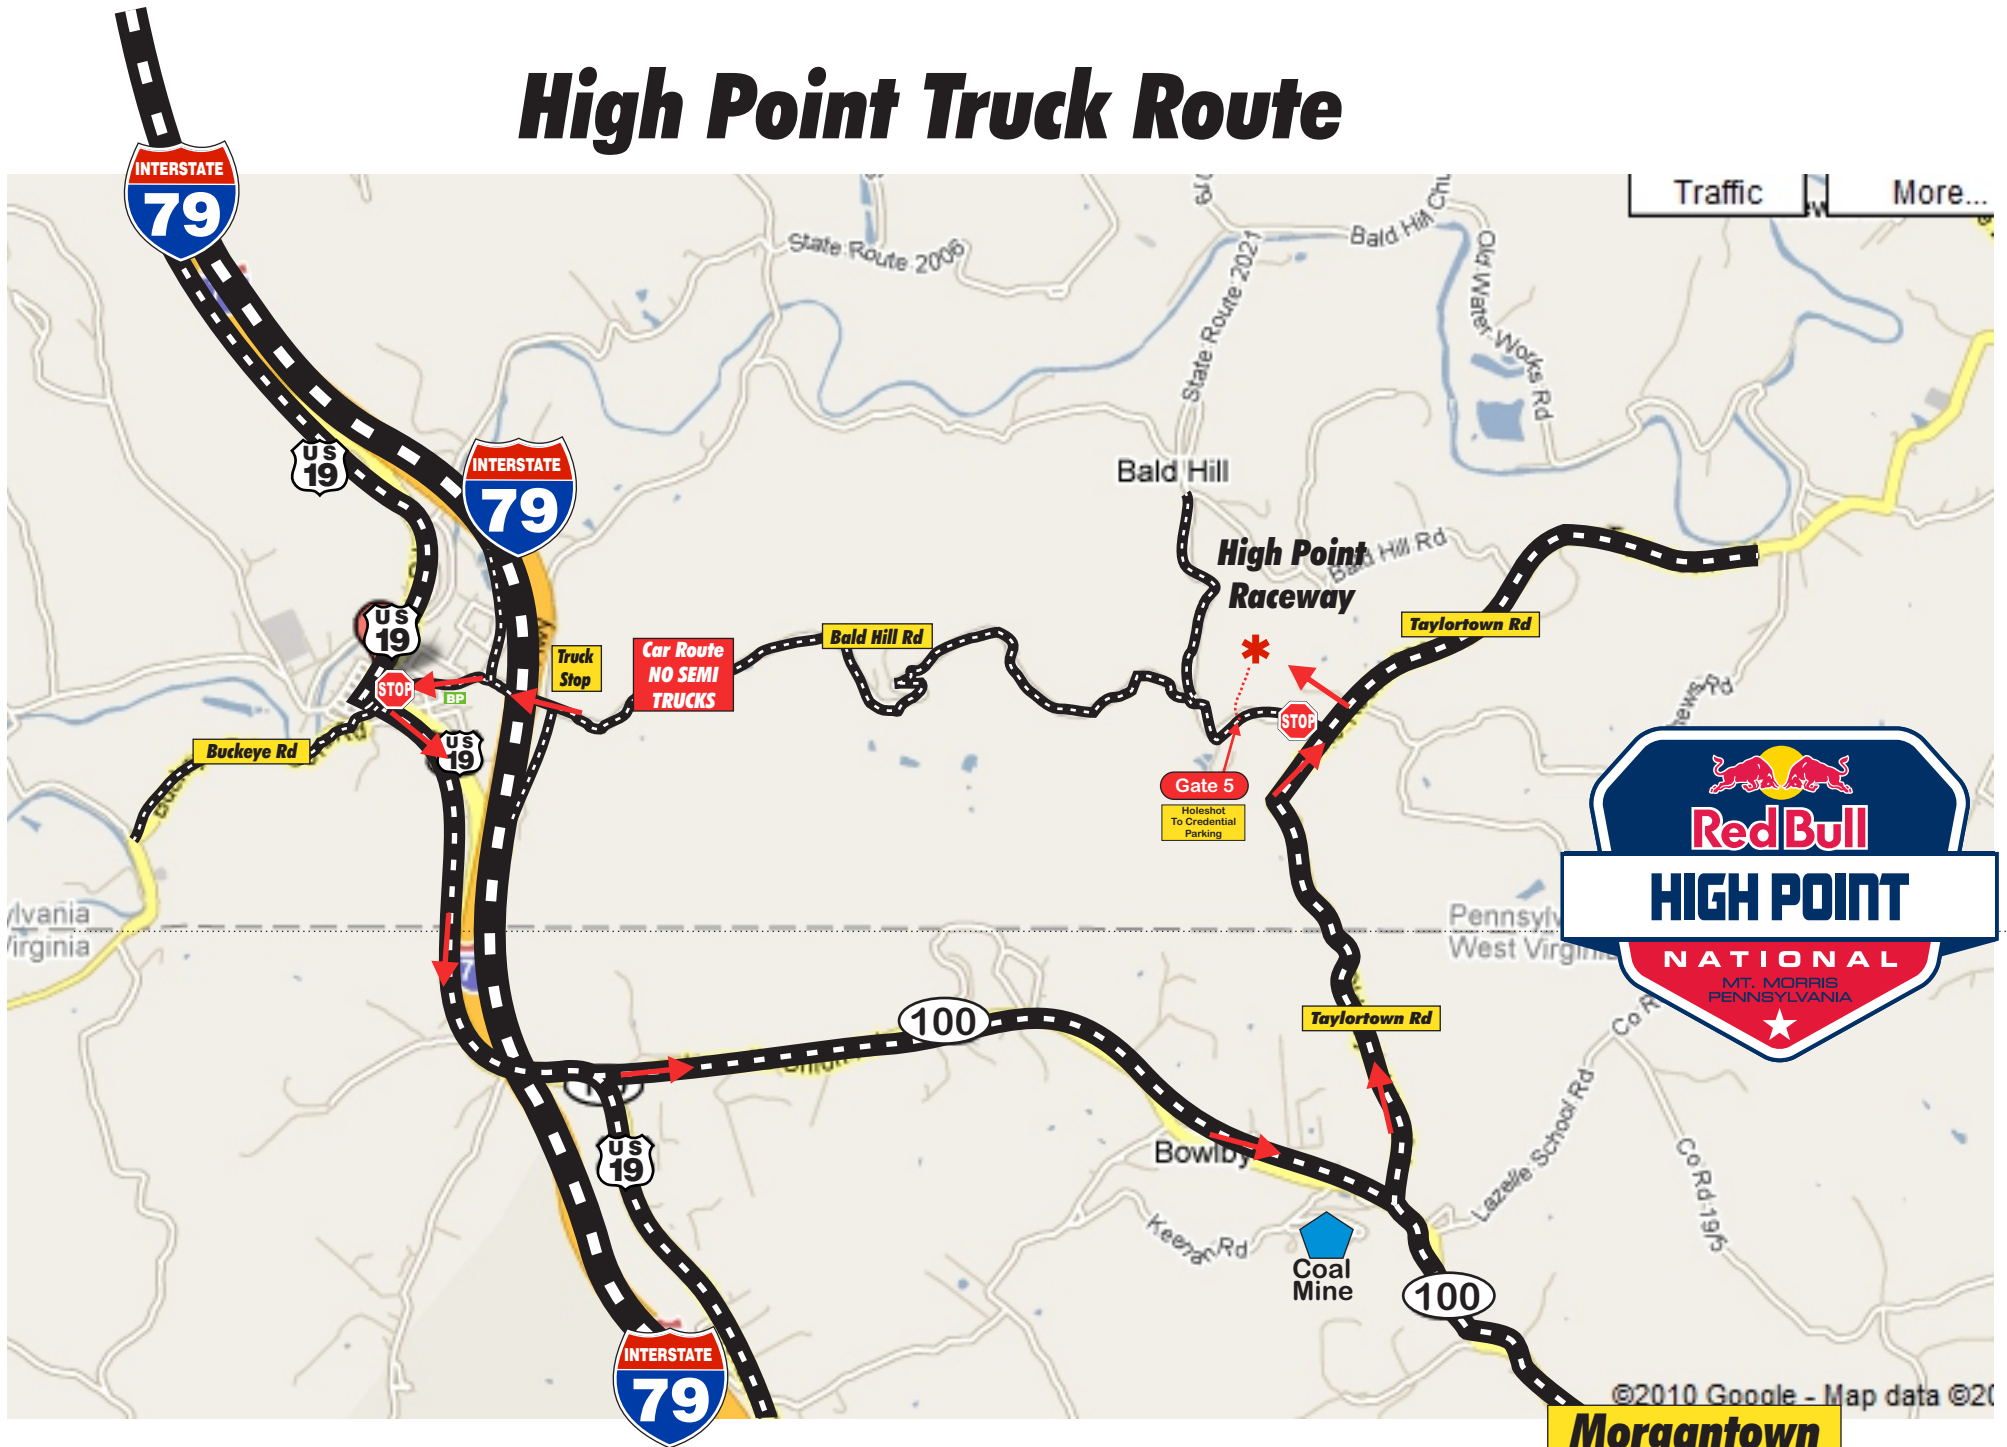

High Point Truck Route

RT 100 to US 19, Go Left to Morgantown