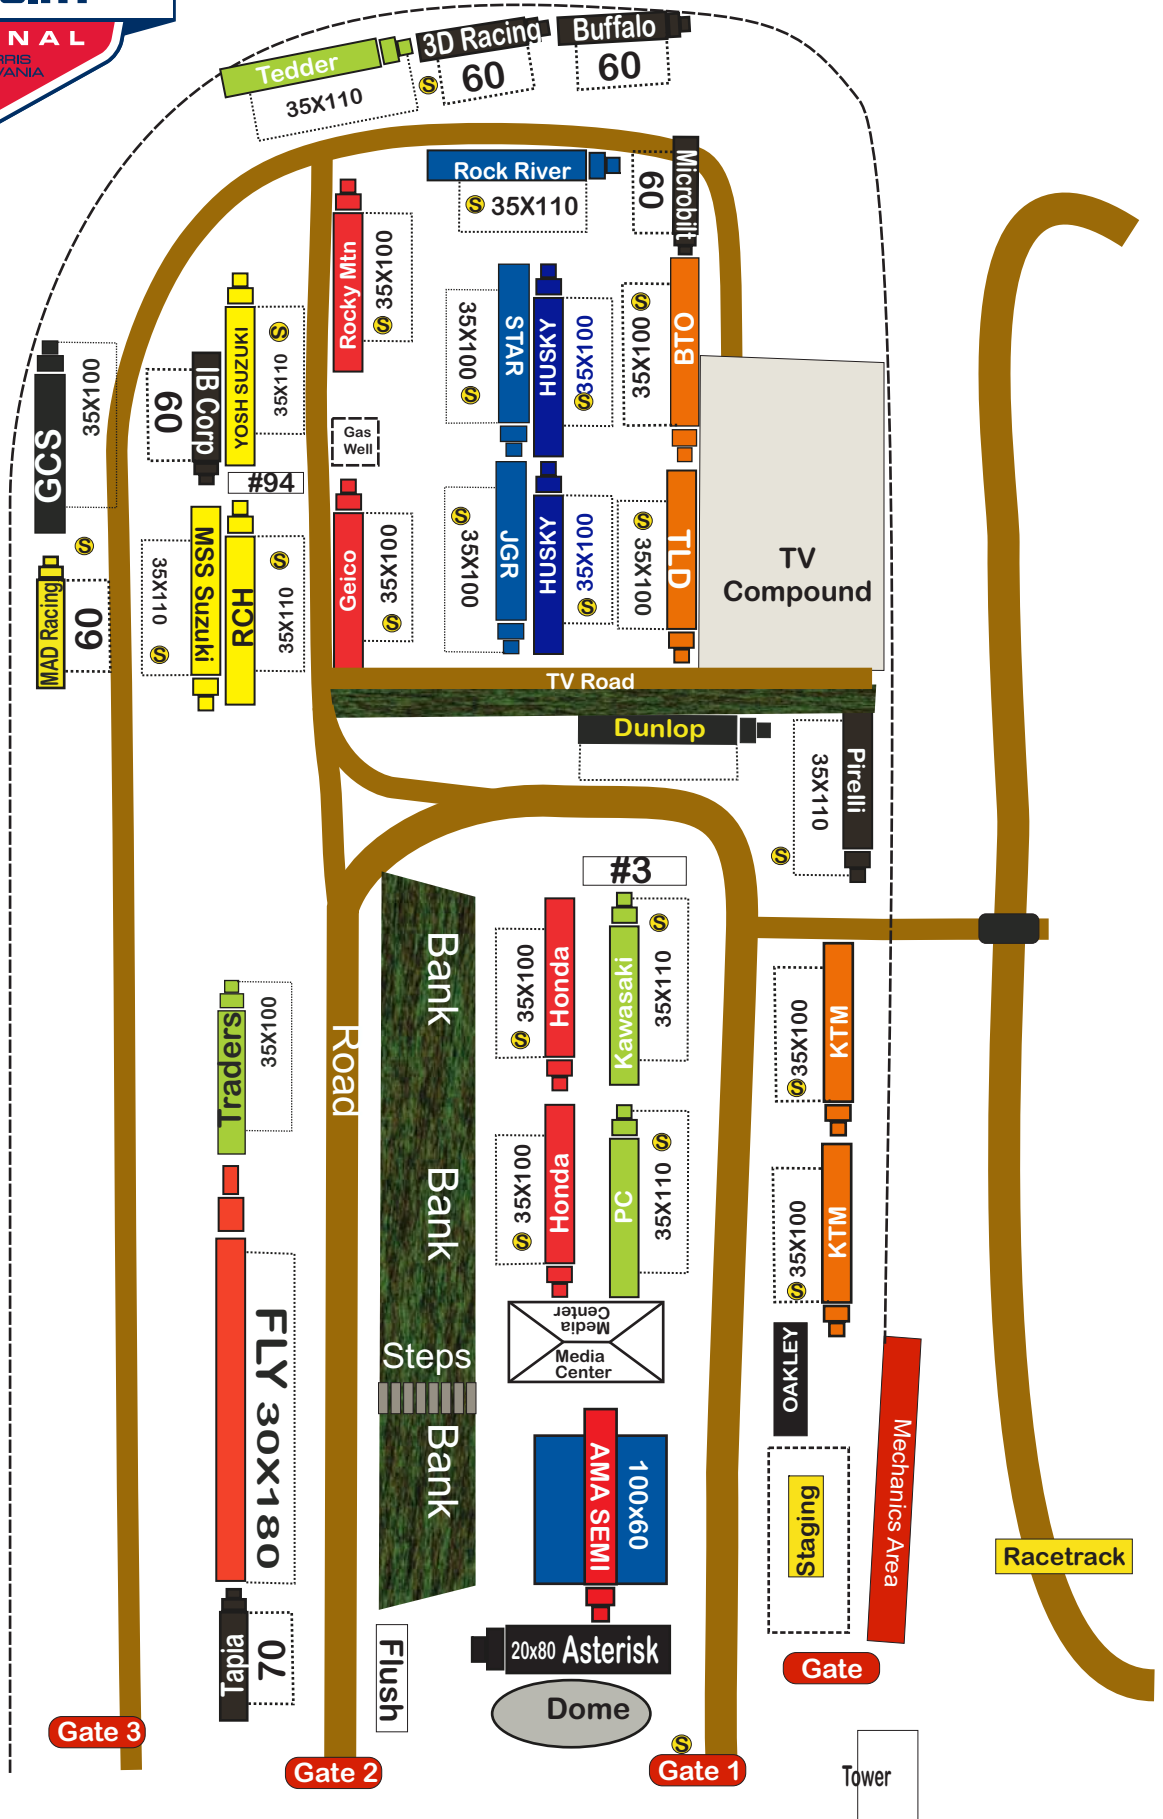

High Point 2016 Paddock Parking

Gate #1

1. Honda
2. Honda
3. KTM
4. KTM
5. Kawasaki
6. PC

Gate #2

1. TLD
2. BTO
3. Husky
4. Husky
5. Rocky Mtn
6. Geico
7. JGR
8. Star
9. IB Corp
10. 3D Racing
11. Traders
12. Mad Racing
13. MSS Suzuki
14. Tedders
15. Rock River
16. Yosh
17. RCH
18. Microbilt
19. GCS
20. Tapia

Gate 3

Gate 2

Gate 1

Tower