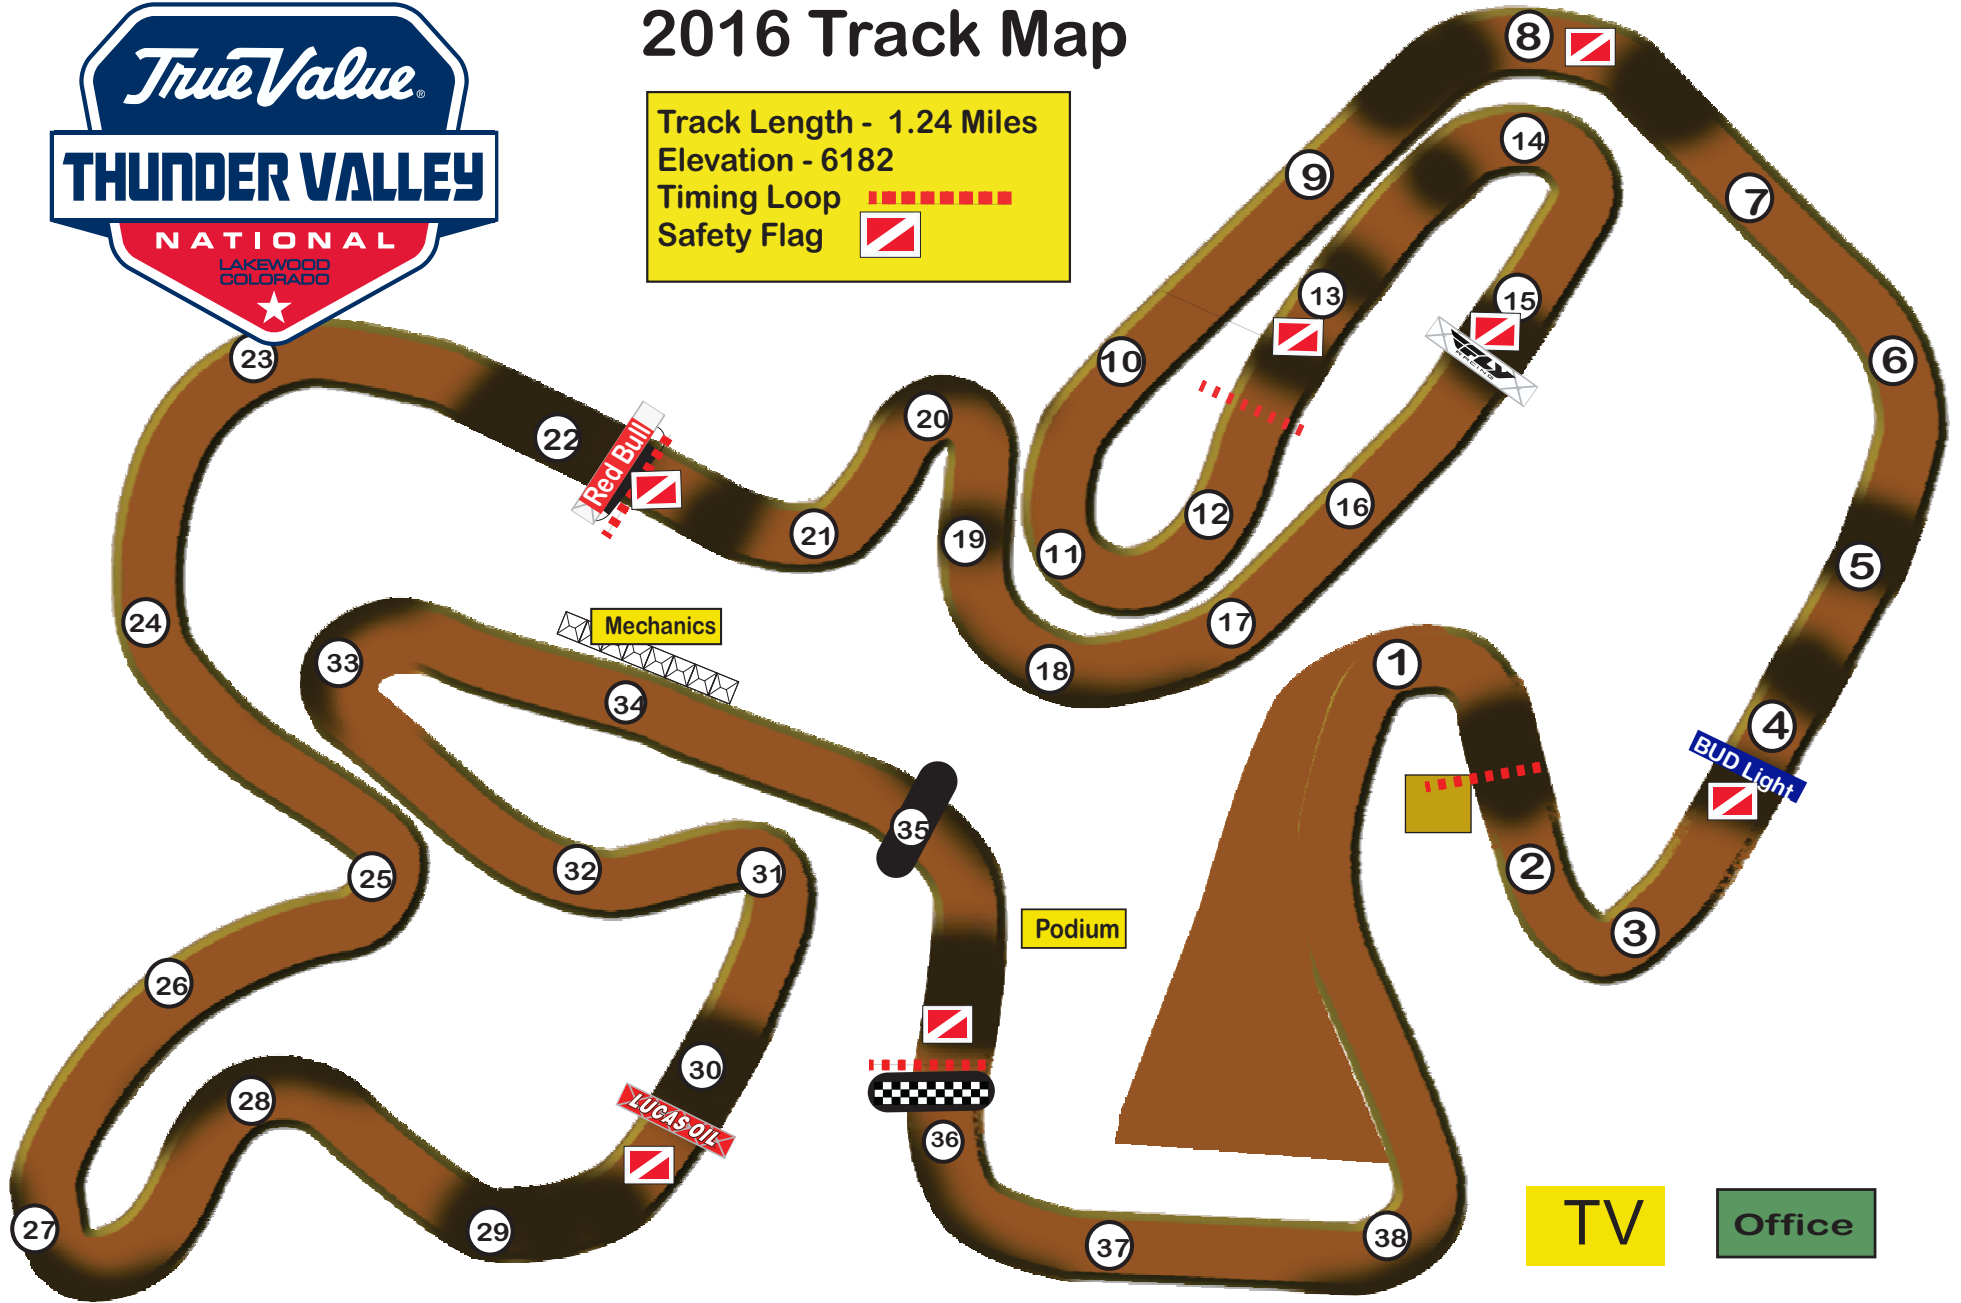

2016 Track Map

Track Length - 1.24 Miles
 Elevation - 6182
 Timing Loop 
 Safety Flag 

TV

Office

Asterisk

Hospitality

AMA SEMI
100x60

Media Center
Media Center

Paddock Entrance