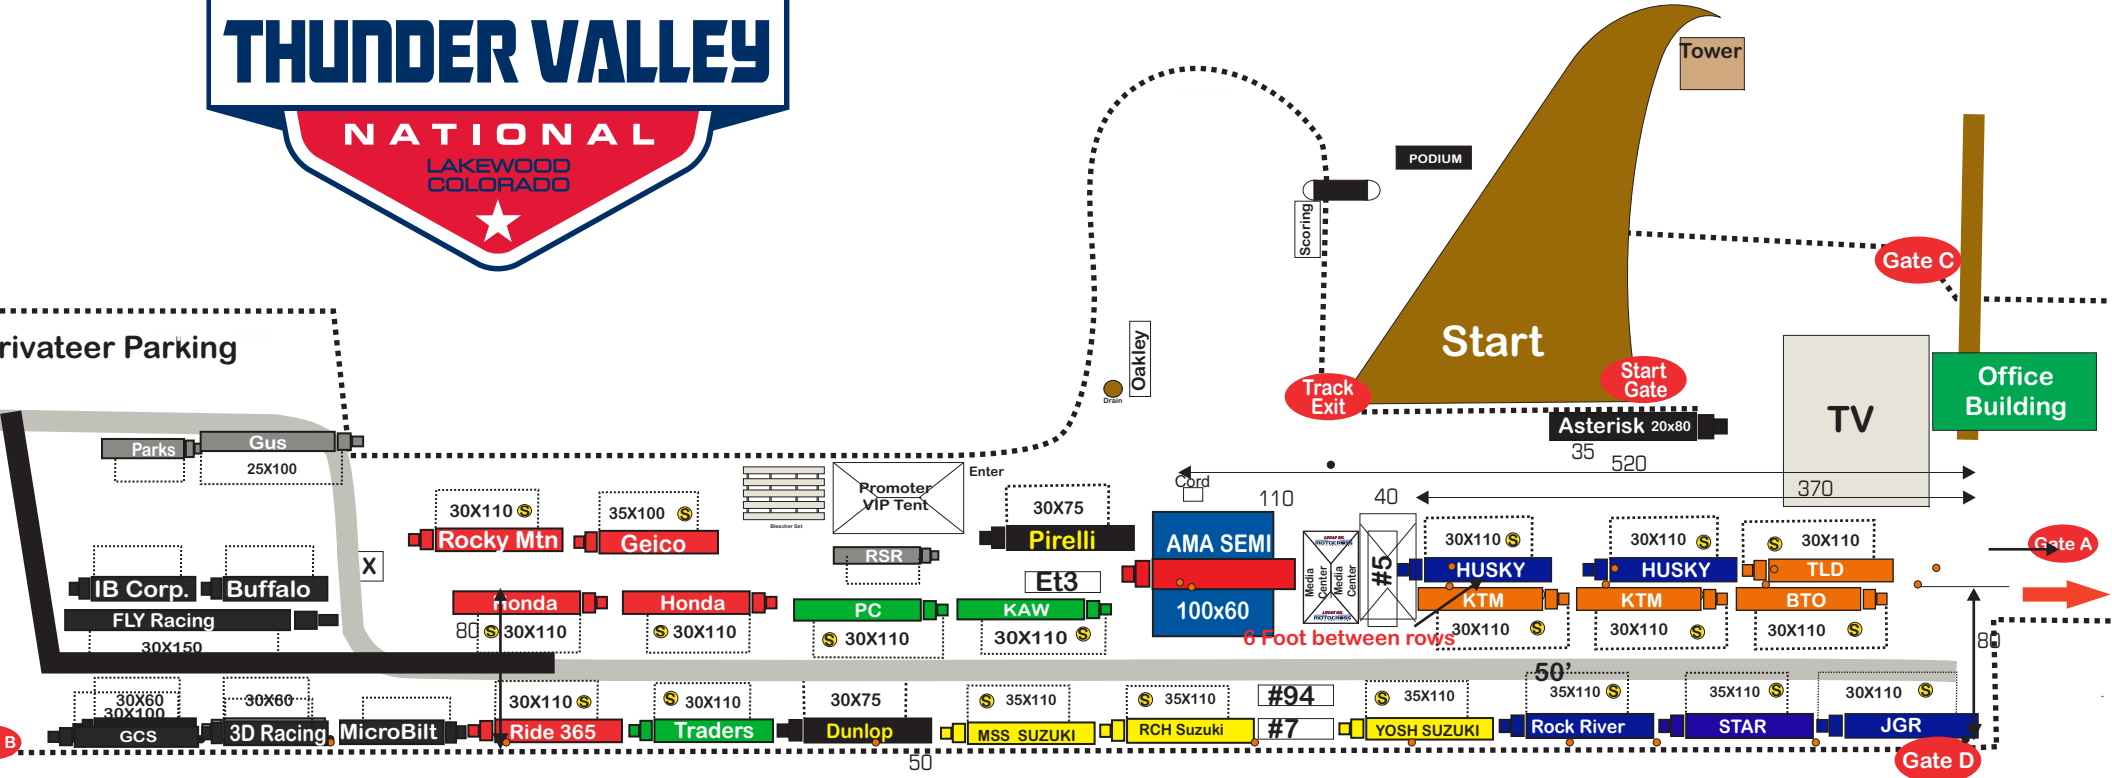

# 2016 Thunder Valley Paddock Parking

Will Call - 1/4 Mile on Left

## Gate A

1. Rocky Mtn
2. Geico
3. Ride 365
4. Traders
5. Husky
6. Husky
7. TLD
8. MS Suzuki
9. RCH
10. Yosh

11. Rock River
12. Star
13. JGR

## Gate B

1. BTO
2. KTM
3. KTM
3. Kawasaki
4. PC
5. Honda
6. Honda

7. RSR
8. Buffalo
9. IB Corp
10. Micro Bilt
11. 3D Racing
12. GCS Racing