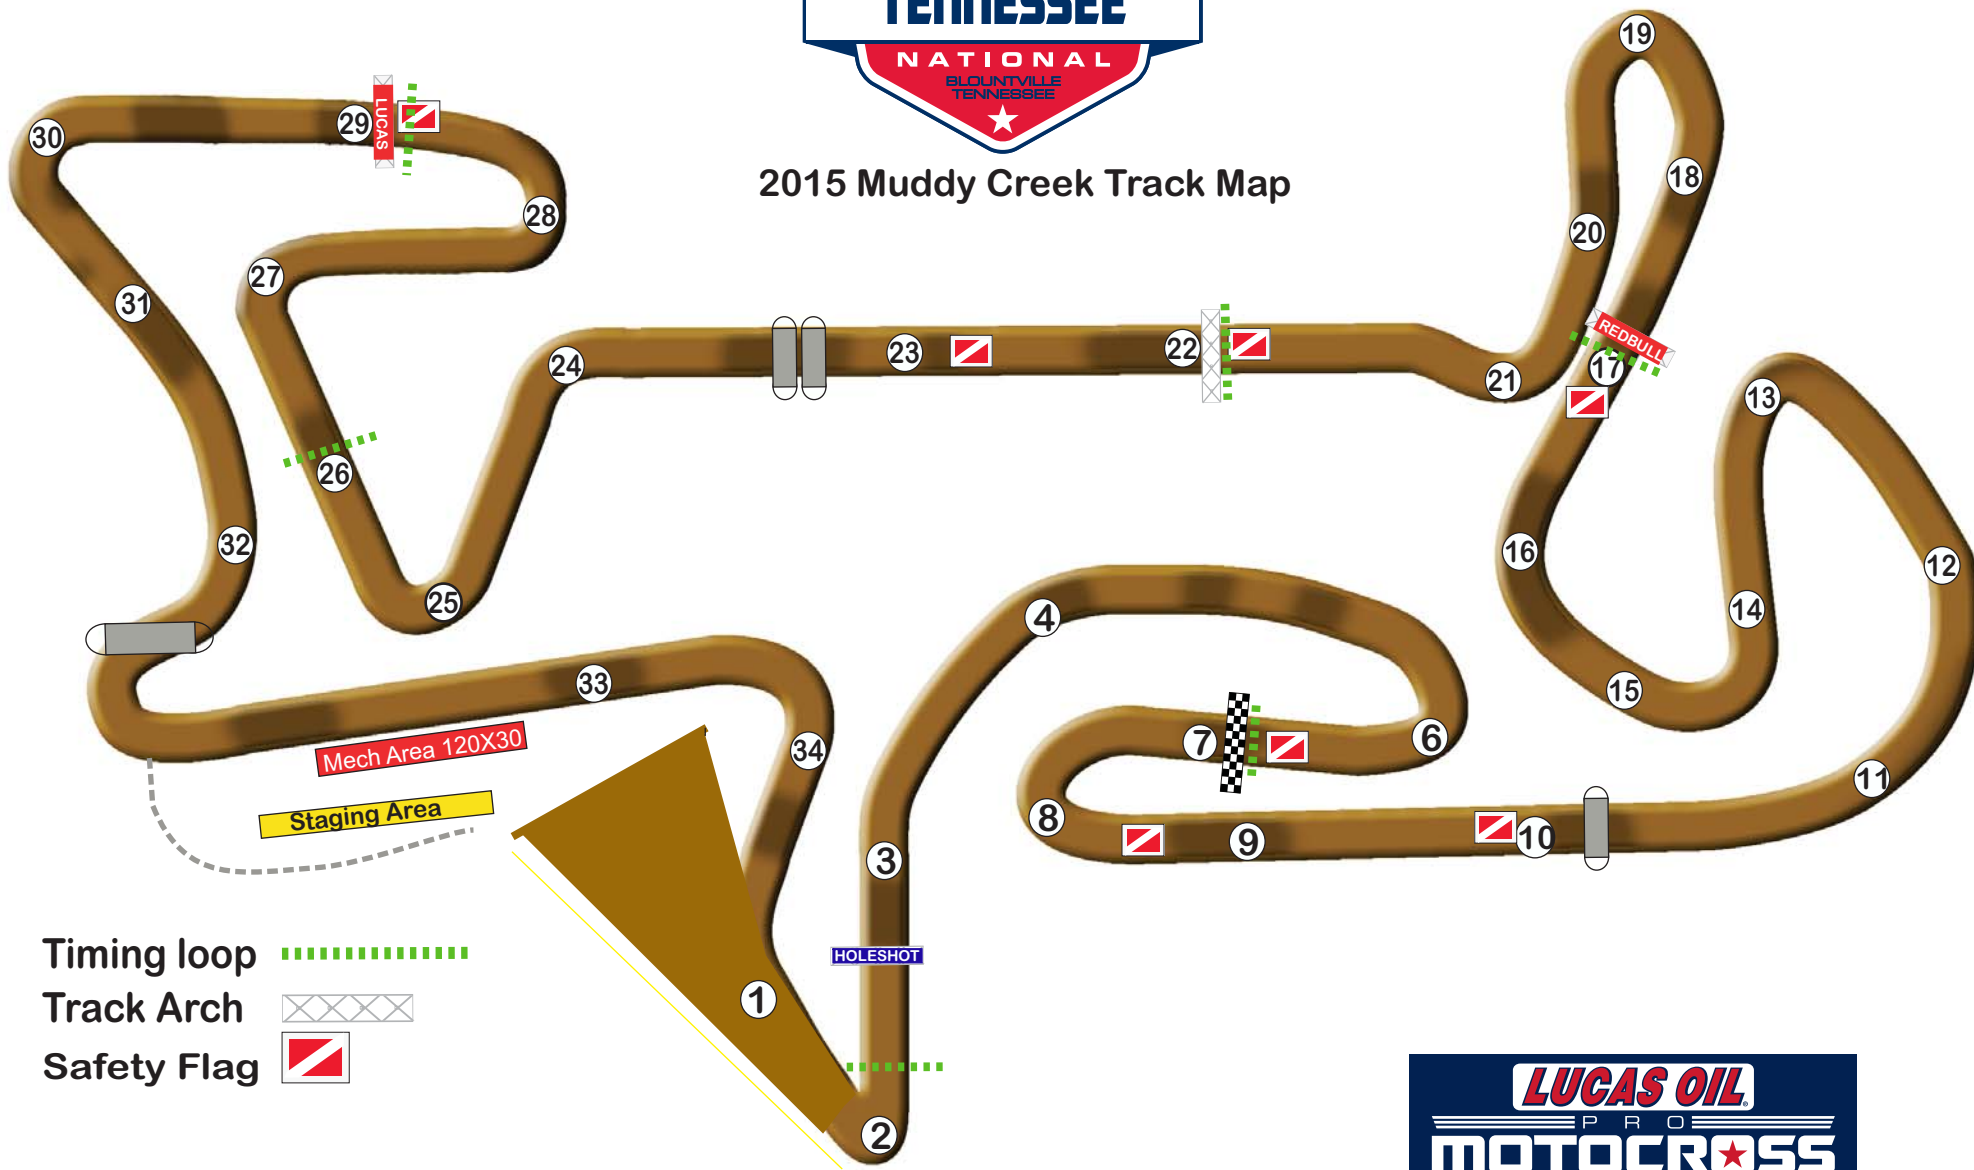

2015 Muddy Creek Track Map

- Timing loop
- Track Arch
- Safety Flag