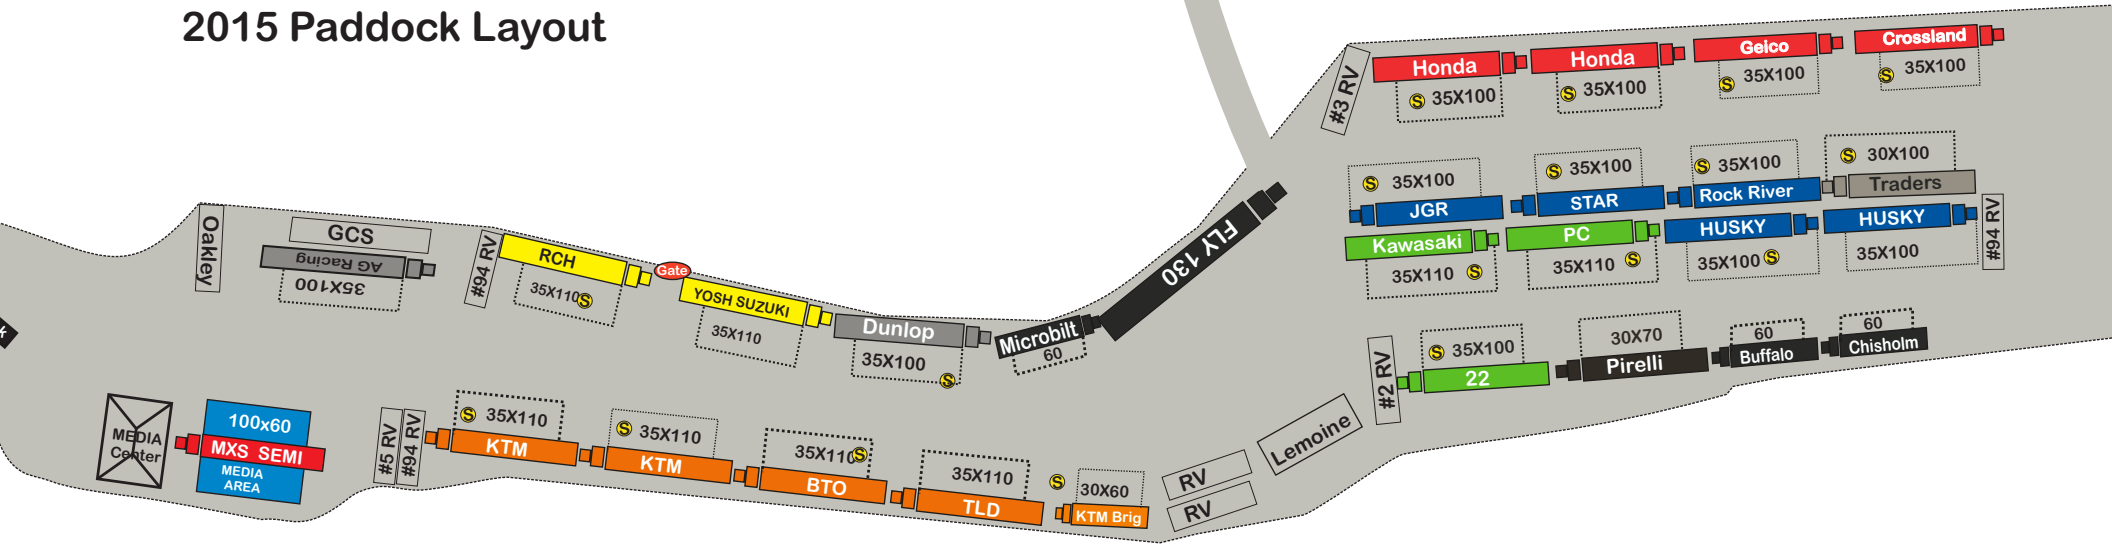

2015 Paddock Layout

Parking Friday 9:00am

- | | | |
|--------------|----------------|-----------------|
| 1. Crossland | 10. STAR | 19. RCH |
| 2. Geico | 11. Rock River | 20. KTM |
| 3. Honda | 12. Traders | 21. KTM |
| 4. Honda | 13. Husky | 22. BTO |
| 5. Two Two | 14. Husky | 23. KTM Brigade |
| 6. Pirelli | 15. PC | 24. AG Racing |
| 7. Buffalo | 16. Kawasaki | 25. MicroBuilt |
| 8. Chisholm | 17. GCS | |
| 9. JGR | 18. Yosh | |