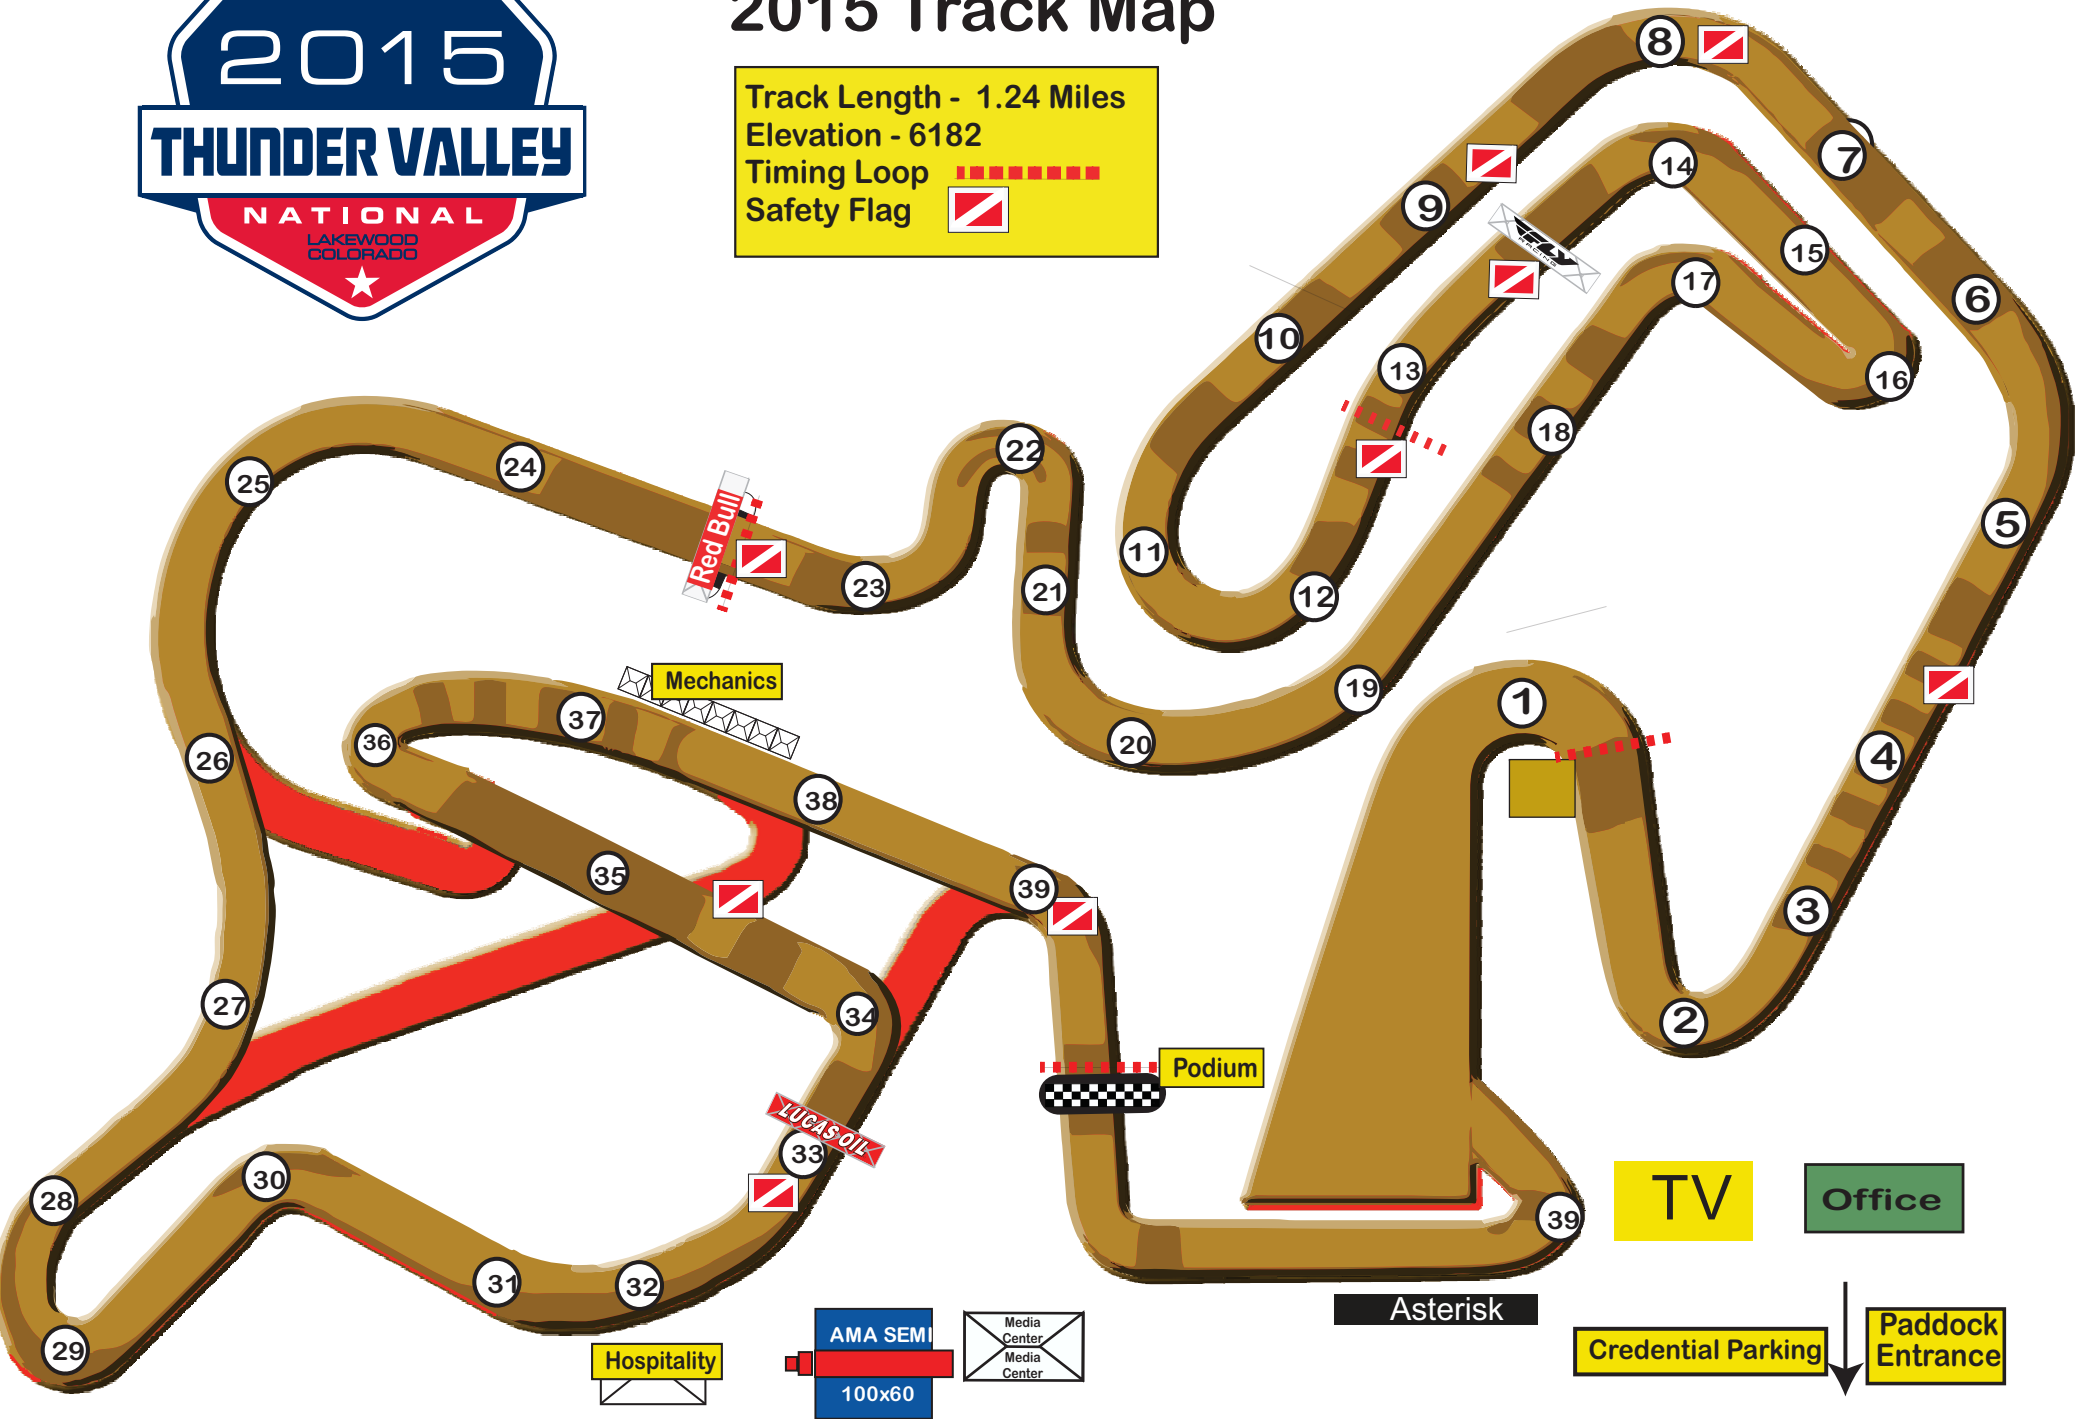

2015 Track Map

Track Length - 1.24 Miles
 Elevation - 6182
 Timing Loop
 Safety Flag

Hospitality

AMA SEMI
100x60

Media Center
Media Center

TV

Office

Asterisk

Credential Parking

Paddock Entrance